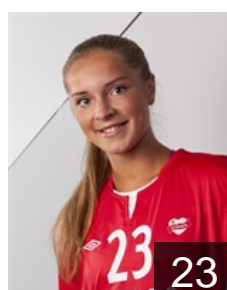

## Gundersen Maren

Position: Line Player  
Place of birth: Flisa  
Date of birth: 26.09.1988  
Height: 178 cm

 NOR

## Henriksen Marie

Position: Back  
Place of birth: Trondheim  
Date of birth: 31.08.1993  
Height: 172 cm

 NOR

## Hernes Ida Marie Nagelhus

Position: Back  
Place of birth: Trondheim  
Date of birth: 24.01.1996  
Height: 169 cm

 NOR