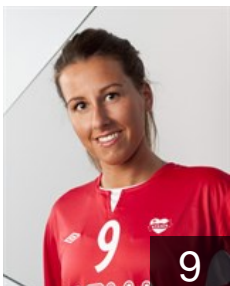

 NOR

**Lerstad Tonje Haug**

Position: Goalkeeper  
Place of birth: Trondheim  
Date of birth: 09.10.1996  
Height: 176 cm

 NOR

**Odegaard Ingrid**

Position: Goalkeeper  
Place of birth: Trondheim  
Date of birth: 01.03.1983  
Height: 181 cm

 NOR

**Pedersen Andrea Austmo**

Position: Goalkeeper  
Place of birth: Trondheim  
Date of birth: 19.04.1994  
Height: 176 cm

 NOR

**Pedersen Marte**

Position: Centre Back  
Place of birth: Trondheim  
Date of birth: 04.02.1998  
Height: -

 CRO

**Tomac Marta**

Position: Back  
Place of birth: Trondheim  
Date of birth: 20.09.1990  
Height: 180 cm

 CRO

**Tomac Teodora**

Position: Back  
Place of birth: Trondheim  
Date of birth: 24.10.1988  
Height: 174 cm