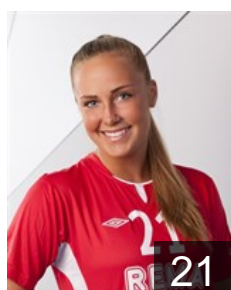

## Henriksen Marie

Position: Back  
Place of birth: Trondheim  
Date of birth: 31.08.1993  
Height: 172 cm

 NOR

## Hernes Ida Marie Nagelhus

Position: Back  
Place of birth: Trondheim  
Date of birth: 24.01.1996  
Height: 169 cm

 NOR

## Hjertner Maria

Position: Right Back  
Place of birth: Trondheim  
Date of birth: 03.07.1996  
Height: 178 cm

 NOR