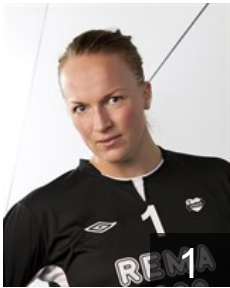

## Holstad Astrid

Position: Right Wing  
Place of birth: Trondheim  
Date of birth: 21.08.1994  
Height: 175 cm

# CLUB COMPETITIONS - DELEGATION LIST

Women's European Cup - EHF Champions League 2014/15

WOMEN'S

 NOR *Byåsen Håndball Elite - Players*

 NOR

**Jacobsen Marit Røsberg**

Position: Right Wing  
Place of birth: Narvik  
Date of birth: 25.02.1994  
Height: -

 NOR

**Lerstad Tonje Haug**

Position: Goalkeeper  
Place of birth: Trondheim  
Date of birth: 09.10.1996  
Height: 176 cm

 NOR

**Odegaard Ingrid**

Position: Goalkeeper  
Place of birth: Trondheim  
Date of birth: 01.03.1983  
Height: 181 cm