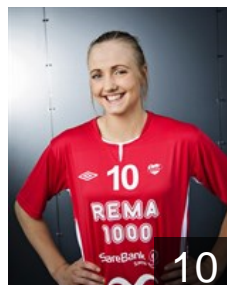

 CRO

**Tomac Marta**

Position: Back  
Place of birth: Trondheim  
Date of birth: 20.09.1990  
Height: 180 cm

 CRO

**Tomac Teodora**

Position: Back  
Place of birth: Trondheim  
Date of birth: 24.10.1988  
Height: 174 cm

 NOR

**Uthus Oda**

Position: Left Wing  
Place of birth: Trondheim  
Date of birth: 29.07.1996  
Height: 170 cm

 NOR

**Venn Kristin**

Position: Left Wing  
Place of birth: Trondheim  
Date of birth: 05.03.1994  
Height: 168 cm

 NOR

**Waade Silje**

Position: Right Back  
Place of birth: Stjørdal  
Date of birth: 20.03.1994  
Height: 182 cm