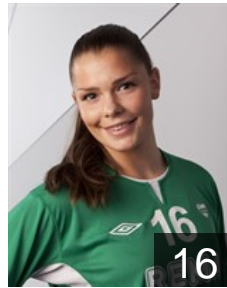

# CLUB COMPETITIONS - DELEGATION LIST

Women's European Cup - EHF Champions League 2014/15

WOMEN'S

 NOR *Byåsen Håndball Elite - Players*

 NOR

**Jacobsen Marit Røsberg**

Position: Right Wing  
Place of birth: Narvik  
Date of birth: 25.02.1994  
Height: -

 NOR

**Lerstad Tonje Haug**

Position: Goalkeeper  
Place of birth: Trondheim  
Date of birth: 09.10.1996  
Height: 176 cm

 NOR

**Odegaard Ingrid**

Position: Goalkeeper  
Place of birth: Trondheim  
Date of birth: 01.03.1983  
Height: 181 cm

 NOR

**Pedersen Andrea Austmo**

Position: Goalkeeper  
Place of birth: Trondheim  
Date of birth: 19.04.1994  
Height: 176 cm

 NOR

**Pedersen Marte**

Position: Centre Back  
Place of birth: Trondheim  
Date of birth: 04.02.1998  
Height: -