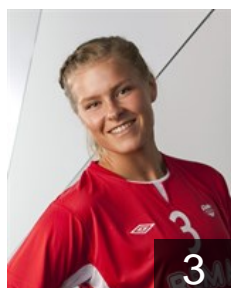

CLUB COMPETITIONS - DELEGATION LIST

Women's European Cup - EHF Champions League 2014/15

WOMEN'S

NOR Byåsen Håndball Elite - Players

NOR

Aardahl Maren

Position: Left Back
Place of birth: Trondheim
Date of birth: 02.03.1994
Height: 180 cm