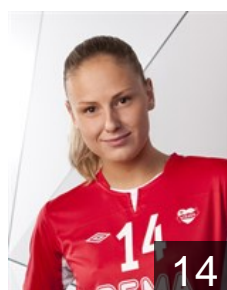

## Hernes Ida Marie Nagelhus

Position: Back  
Place of birth: Trondheim  
Date of birth: 24.01.1996  
Height: 169 cm

 NOR

## Hjertner Maria

Position: Right Back  
Place of birth: Trondheim  
Date of birth: 03.07.1996  
Height: 178 cm

 NOR

## Hogdahl Moa

Position: Right Back  
Place of birth: Trondheim  
Date of birth: 28.02.1996  
Height: 179 cm

 NOR