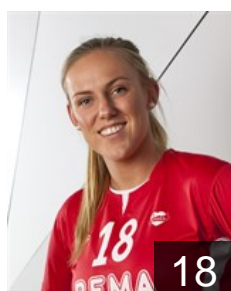

## Aardahl Maren

Position: Left Back  
Place of birth: Trondheim  
Date of birth: 02.03.1994  
Height: 180 cm

 NOR

## Andenaes June

Position: Line Player  
Place of birth: Gloppen  
Date of birth: 09.06.1983  
Height: 176 cm

 NOR