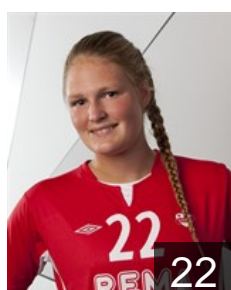

## Gundersen Maren

Position: Line Player  
Place of birth: Flisa  
Date of birth: 26.09.1988  
Height: 178 cm

 NOR

## Henriksen Marie

Position: Back  
Place of birth: Trondheim  
Date of birth: 31.08.1993  
Height: 172 cm

 NOR

## Hernes Ida Marie Nagelhus

Position: Back  
Place of birth: Trondheim  
Date of birth: 24.01.1996  
Height: 169 cm

 NOR