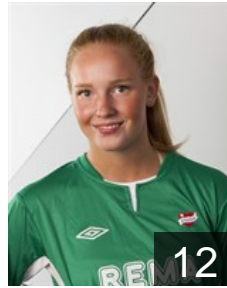

# CLUB COMPETITIONS - DELEGATION LIST

Women's European Cup - EHF Champions League 2014/15

WOMEN'S

 NOR *Byåsen Håndball Elite - Players*

 NOR

**Jacobsen Marit Røsberg**

Position: Right Wing  
Place of birth: Narvik  
Date of birth: 25.02.1994  
Height: -

 NOR

**Lerstad Tonje Haug**

Position: Goalkeeper  
Place of birth: Trondheim  
Date of birth: 09.10.1996  
Height: 176 cm

 NOR

**Odegaard Ingrid**

Position: Goalkeeper  
Place of birth: Trondheim  
Date of birth: 01.03.1983  
Height: 181 cm