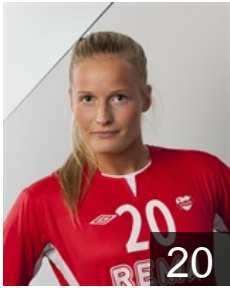

CLUB COMPETITIONS - DELEGATION LIST

Women's European Cup - EHF Champions League 2014/15

WOMEN'S

NOR *Byåsen Håndball Elite - Players*

NOR

Jacobsen Marit Røsberg

Position: Right Wing
Place of birth: Narvik
Date of birth: 25.02.1994
Height: -