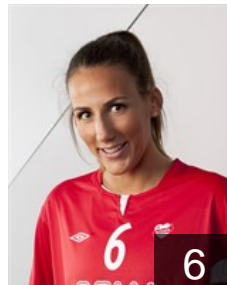

 NOR

**Lerstad Tonje Haug**

Position: Goalkeeper  
Place of birth: Trondheim  
Date of birth: 09.10.1996  
Height: 176 cm

 NOR

**Odegaard Ingrid**

Position: Goalkeeper  
Place of birth: Trondheim  
Date of birth: 01.03.1983  
Height: 181 cm

 NOR

**Pedersen Andrea Austmo**

Position: Goalkeeper  
Place of birth: Trondheim  
Date of birth: 19.04.1994  
Height: 176 cm

 NOR

**Pedersen Marte**

Position: Centre Back  
Place of birth: Trondheim  
Date of birth: 04.02.1998  
Height: -

 CRO

**Tomac Marta**

Position: Back  
Place of birth: Trondheim  
Date of birth: 20.09.1990  
Height: 180 cm

 CRO

**Tomac Teodora**

Position: Back  
Place of birth: Trondheim  
Date of birth: 24.10.1988  
Height: 174 cm