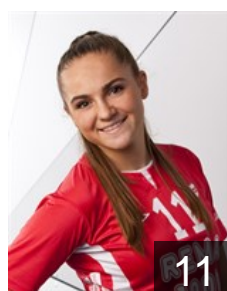

## Aardahl Maren

Position: Left Back  
Place of birth: Trondheim  
Date of birth: 02.03.1994  
Height: 180 cm

 NOR

## Andenaes June

Position: Line Player  
Place of birth: Gloppen  
Date of birth: 09.06.1983  
Height: 176 cm

 NOR

## Arntzen Emilie Hegh

Position: Left Back  
Place of birth: Skien  
Date of birth: 01.01.1994  
Height: 183 cm

 NOR