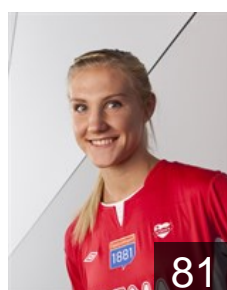

## Aardahl Maren

Position: Left Back  
Place of birth: Trondheim  
Date of birth: 02.03.1994  
Height: 180 cm

 NOR

## Bekken Vera

Position: Back  
Place of birth: Frøya  
Date of birth: 20.09.1995  
Height: 168 cm

 NOR

## Dyrdal Marthe

Position: Line Player  
Place of birth: Trondheim  
Date of birth: 14.11.1991  
Height: 178 cm

 NOR