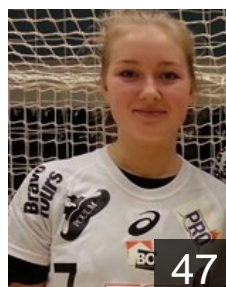

 DEN

Jensen Trine Ostergaard

Position: Right Wing
Place of birth: Galten
Date of birth: 17.10.1991
Height: 165 cm

 DEN

Jørgensen Line Anna Ryborg

Position: Right Back
Place of birth: Hvidovre
Date of birth: 31.12.1989
Height: 186 cm

 DEN

Jørgensen Stine

Position: Left Back
Place of birth: Brønderslev
Date of birth: 03.09.1990
Height: 180 cm

 DEN

Lagerbon Ida Staxen

Position:
Place of birth: Næstved
Date of birth: 12.05.1998
Height: -

 DEN

Mejlvang Jane Sønderbaek

Position:
Place of birth: Ringkøbing-
Date of birth: 02.08.1995
Height: 181 cm

 DEN

Nielsen L.

Position: Line Player
Place of birth: Ikast-Brande
Date of birth: 06.04.1997
Height: 175 cm