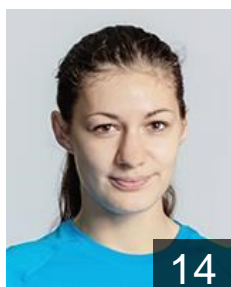

# CLUB COMPETITIONS - DELEGATION LIST

Women's European Cup - EHF Champions League 2014/15

WOMEN'S

CRO HC Lokomotiva Zagreb - Players

CRO

**Ostarjas Petra**

Position: Left Back  
Place of birth: Varazdin  
Date of birth: 25.02.1991  
Height: 175 cm

SRB

**Rajovic Sanja**

Position: Line Player  
Place of birth: Arandjelovac  
Date of birth: 18.05.1981  
Height: 174 cm

CRO

**Razum Marina**

Position: Goalkeeper  
Place of birth: Zagreb  
Date of birth: 25.02.1992  
Height: 181 cm

CRO

**Smiljanic Kristina**

Position: Left Wing  
Place of birth: Zagreb  
Date of birth: 25.12.1991  
Height: 160 cm

CRO

**Tvoric Nikolina**

Position: Right Back  
Place of birth: Koprivnica  
Date of birth: 02.09.1994  
Height: 176 cm