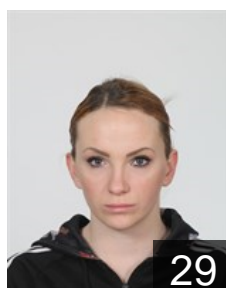

## Kapetanovic Leonarda

Position: Centre Back  
Place of birth: ZAGREB  
Date of birth: 03.11.1998  
Height: -

 CRO

## Konta Ena

Position: Right Wing  
Place of birth: Rijeka  
Date of birth: 10.01.1994  
Height: 168 cm

 BIH

## Kresic Ivana

Position: Left Back  
Place of birth: CAPLJINA  
Date of birth: 13.02.1996  
Height: 182 cm

 CRO

## Ljubicic Marija

Position: Left Back  
Place of birth: Split  
Date of birth: 02.08.1996  
Height: -

 CRO