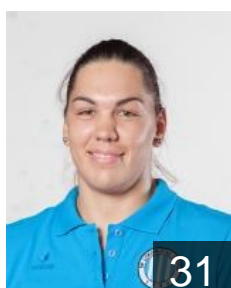

## Left Club

CRO

**Basic Sonja**

Position:  
Place of birth: Zagreb  
Date of birth: 26.11.1987  
Height: 183 cm

Left Club on 29.12.2014

CRO

**Grubisic Tea**

Position: Left Wing  
Place of birth: Zagreb  
Date of birth: 03.12.1985  
Height: 176 cm

Left Club on 07.01.2015

CRO

**Havic Dina**

Position: Left Back  
Place of birth: RIJEKA  
Date of birth: 13.11.1987  
Height: 187 cm

Left Club on 12.02.2015

CZE

**Hrbkova Michaela**

Position: Right Back  
Place of birth: Olomouc  
Date of birth: 14.07.1987  
Height: 170 cm