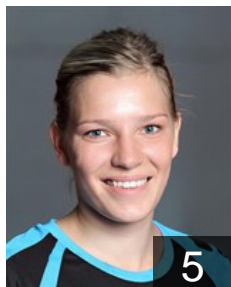

CLUB COMPETITIONS - DELEGATION LIST

Women's European Cup - EHF Champions League 2014/15

WOMEN'S

CRO HC Lokomotiva Zagreb - Players

CRO

Ostarjas Petra

Position: Left Back
Place of birth: Varazdin
Date of birth: 25.02.1991
Height: 175 cm