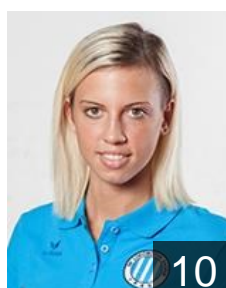

CRO

Konta Ena

Position: Right Wing
Place of birth: Rijeka
Date of birth: 10.01.1994
Height: 168 cm