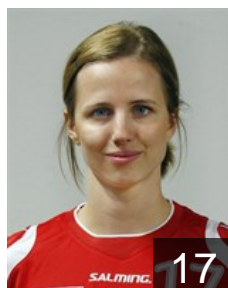

 GER

**Nadgornaja Nadja**

Position: Left Back  
Place of birth: Kiew  
Date of birth: 22.09.1988  
Height: 186 cm

 GER

**Platen Larissa**

Position: Right Back  
Place of birth: Giessen  
Date of birth: 14.10.1996  
Height: 173 cm