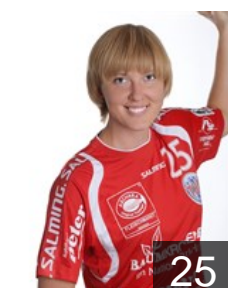

 NED

**Smeets Martine**

Position: Left Wing  
Place of birth: Geesteren  
Date of birth: 05.05.1990  
Height: 172 cm

 NED

**Snelder Danick**

Position: Line Player  
Place of birth: Pijnacker  
Date of birth: 22.05.1990  
Height: 178 cm