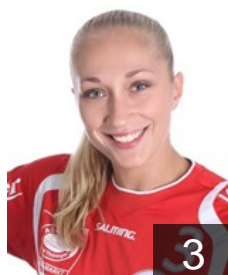

## Mack Katharina

Position: Left Wing  
Place of birth: Giessen  
Date of birth: 14.10.1996  
Height: 169 cm

# CLUB COMPETITIONS - DELEGATION LIST

Women's European Cup - EHF Champions League 2014/15

WOMEN'S

 GER Thüringer HC - Players

 GER

**Mietzner Franziska**

Position: Left Back  
Place of birth: Bad Saarow  
Date of birth: 20.12.1988  
Height: 192 cm

 GER

**Nadgornaja Nadja**

Position: Left Back  
Place of birth: Kiew  
Date of birth: 22.09.1988  
Height: 186 cm

 GER

**Platen Larissa**

Position: Right Back  
Place of birth: Giessen  
Date of birth: 14.10.1996  
Height: 173 cm