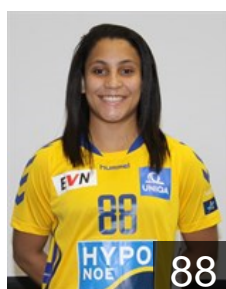

 AUT

Belik Christina

Position: Left Wing
Place of birth: Wien
Date of birth: 30.04.1994
Height: 168 cm

 AUT

Budecevic Marina

Position: Right Back
Place of birth: Sremska
Date of birth: 25.11.1982
Height: 177 cm

 BRA

Costa Mariana

Position: Right Wing
Place of birth: Sao Paulo/SP
Date of birth: 14.10.1992
Height: 170 cm

 AUT

Dedic Mirela

Position: Left Wing
Place of birth: Bruck an der Mur
Date of birth: 15.12.1991
Height: 169 cm