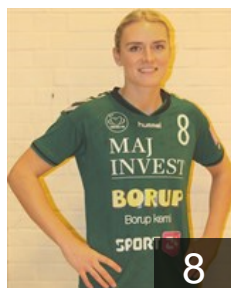

# CLUB COMPETITIONS - DELEGATION LIST

Women's European Cup - EHF Champions League 2014/15

WOMEN'S

DEN Viborg HK - Players

DEN  
**Andreassen Sarah Sörensen**

Position: Left Wing  
Place of birth: Favrskov  
Date of birth: 28.04.1996  
Height: 177 cm

DEN  
**Astrup Heidi Holme**

Position: Centre Back  
Place of birth: Viborg  
Date of birth: 31.05.1972  
Height: 175 cm

DEN  
**Balle Kirsten Helene**

Position: Line Player  
Place of birth: Horsens  
Date of birth: 22.09.1988  
Height: 185 cm