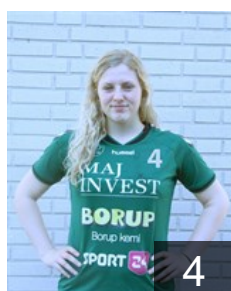

# CLUB COMPETITIONS - DELEGATION LIST

Women's European Cup - EHF Champions League 2014/15

WOMEN'S

 DEN Viborg HK - Players

 DEN

**Lyksborg Louise Knak**

Position: Right Wing  
Place of birth: Hillerød  
Date of birth: 17.01.1988  
Height: 168 cm

 BRA

**Masson De Souza C.**

Position: Goalkeeper  
Place of birth: Capinzal  
Date of birth: 18.12.1978  
Height: 182 cm

 DEN

**Mikkelsen Helena Egelund**

Position: Right Back  
Place of birth: Viborg  
Date of birth: 24.06.1996  
Height: 174 cm