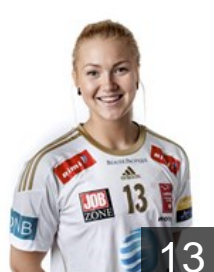

 NOR

**Breistøl Kristine**

Position: Left Back  
Place of birth: Oslo  
Date of birth: 23.08.1993  
Height: 191 cm

 NOR

**Breivang Karoline Dyhre**

Position: Back  
Place of birth: Oslo  
Date of birth: 10.05.1980  
Height: 172 cm

 NOR

**Frafjord Marit Malm**

Position: Line Player  
Place of birth: Tromsø  
Date of birth: 25.11.1985  
Height: 182 cm

 NOR

**Hammerseng-Edin Anja**

Position: Back  
Place of birth: Porsgrunn  
Date of birth: 05.02.1983  
Height: 179 cm

 NOR

**Hammerseng-Edin Gro**

Position: Back  
Place of birth: Gjøvik  
Date of birth: 10.04.1980  
Height: 180 cm

 MNE

**Hasanic Alma**

Position:   
Place of birth: Sije  
Date of birth: 13.05.1989  
Height: 176 cm

 NOR

**Johansen Vilde Ingeborg**

Position: Line Player  
Place of birth: Tønsberg  
Date of birth: 25.07.1994  
Height: 182 cm

 NOR

**Koren Riegelhuth L.**

Position: Right Wing  
Place of birth: Lorenskog  
Date of birth: 01.08.1984  
Height: 175 cm