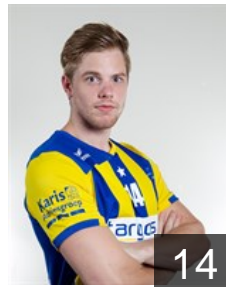

CLUB COMPETITIONS - DELEGATION LIST

Men's European Cup - VELUX EHF Champions League 2014/15

 NED Herpertz Bevo HC - Players

 NED

Augustinus Pim

Position: Right Back
Place of birth: Helden
Date of birth: 10.04.1989
Height: 191 cm
Weight: 87 kg

8

 NED

de Jonge Sonni

Position: Right Back
Place of birth: Emmen
Date of birth: 17.12.1992
Height: 189 cm
Weight: 89 kg

14

 NED

de Lange Max

Position: Left Back
Place of birth: Panningen
Date of birth: 17.08.1992
Height: 192 cm
Weight: 85 kg

2

 NED

Haenen Merijn

Position: Right Wing
Place of birth: Beringe
Date of birth: 02.06.1989
Height: 185 cm
Weight: 78 kg

15

 NED

Jansen Robin

Position: Left Back
Place of birth: Nieuwegein
Date of birth: 23.06.1995
Height: 194 cm
Weight: 84 kg