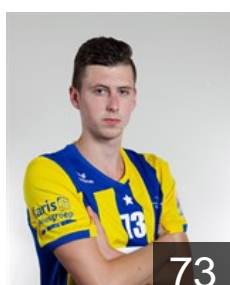

5

 NED

Kuyper Nick

Position: Back
Place of birth: Nijmegen
Date of birth: 11.02.1992
Height: 196 cm
Weight: 86 kg

9

 NED

Polman Dario

Position: -
Place of birth: Arnhem
Date of birth: 05.08.1992
Height: -
Weight: -

 NED

van den Beucken Mark

Position:
Place of birth: Beringe
Date of birth: 04.09.1996
Height: -
Weight: -

 NED

van den Beucken Nick

Position: Left Back
Place of birth: Beringe
Date of birth: 15.11.1994
Height: 192 cm
Weight: 92 kg

 NED

van Grunsven Bram

Position:
Place of birth: Veghel
Date of birth: 15.07.1995
Height: -
Weight: -

 NED

Versleeuwen Daan

Position: Right Back
Place of birth: Panningen
Date of birth: 19.05.1994
Height: -
Weight: -

 NED

Vlijm Dennis

Position: Left Wing
Place of birth: Geleen
Date of birth: 17.04.1995
Height: -
Weight: -

 NED

Weevers Eelco

Position: Right Wing
Place of birth: Zevenbergen
Date of birth: 09.07.1980
Height: 182 cm
Weight: 92 kg