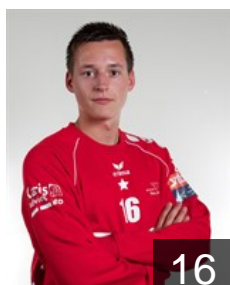

 NED

Smits Robin

Position: Left Back
Place of birth: Venray
Date of birth: 16.11.1993
Height: 192 cm
Weight: 88 kg

 SUI

Tamim Karim

Position: Line Player
Place of birth: Lausanne
Date of birth: 06.01.1992
Height: 186 cm
Weight: 103 kg

 NED

van de Mortel Thijs

Position:
Place of birth: Deurne
Date of birth: 11.03.1984
Height: 196 cm
Weight: 90 kg

 NED

van den Beucken Jeroen

Position: Left Wing
Place of birth: Beringe
Date of birth: 07.09.1992
Height: 186 cm
Weight: 85 kg

 NED

van den Beucken Mark

Position:
Place of birth: Beringe
Date of birth: 04.09.1996
Height: -
Weight: -

 NED

van den Beucken Nick

Position: Left Back
Place of birth: Beringe
Date of birth: 15.11.1994
Height: 192 cm
Weight: 92 kg