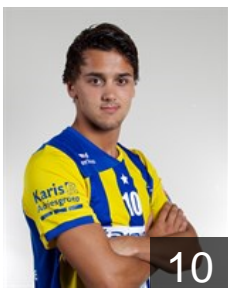

2

 NED

Haenen Merijn

Position: Right Wing
Place of birth: Beringe
Date of birth: 02.06.1989
Height: 185 cm
Weight: 78 kg

15

 NED

Jansen Robin

Position: Left Back
Place of birth: Nieuwegein
Date of birth: 23.06.1995
Height: 194 cm
Weight: 84 kg

10

 NED

Jerry Ephrahim

Position: Left Back
Place of birth: Geldrop
Date of birth: 27.05.1996
Height: -
Weight: -

3

 NED

Jordens Niek

Position: Line Player
Place of birth: Boxmeer
Date of birth: 05.02.1994
Height: -
Weight: -

23

 NED

Klemann Ron

Position: Back
Place of birth: Eindhoven
Date of birth: 26.08.1980
Height: 199 cm
Weight: 93 kg

13

 NED

Knippenbergh Bram

Position: Back
Place of birth: Venlo
Date of birth: 31.01.1990
Height: 194 cm
Weight: 95 kg