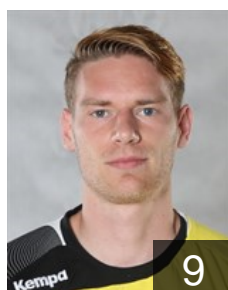

GER

Reichmann Tobias

Position: Right Wing
Place of birth: BERLIN EAST
Date of birth: 27.05.1988
Height: 188 cm
Weight: 85 kg

9