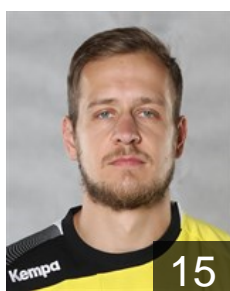

21

 POL

Chrapkowski Piotr

Position: Left Back
Place of birth: Goreczno
Date of birth: 24.03.1988
Height: 202 cm
Weight: 100 kg

10

 CRO

Cupic Ivan

Position: Right Wing
Place of birth: Metkovic
Date of birth: 22.03.1986
Height: 178 cm
Weight: 75 kg

27

 POL

Grabarczyk Piotr

Position: Line Player
Place of birth: Olsztyn
Date of birth: 31.10.1982
Height: 200 cm
Weight: 99 kg

2

 POL

Jachlewski Mateusz

Position: Left Wing
Place of birth: Gdynia
Date of birth: 27.12.1984
Height: 185 cm
Weight: 88 kg

15

 POL

Jurecki Michał

Position: Left Back
Place of birth: Koscian
Date of birth: 27.10.1984
Height: 198 cm
Weight: 110 kg

5

 POL

Lijewski Krzysztof

Position: Right Back
Place of birth: Ostrów
Date of birth: 07.07.1983
Height: 198 cm
Weight: 94 kg