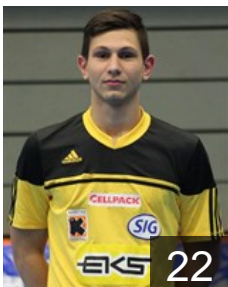

CLUB COMPETITIONS - DELEGATION LIST

Men's European Cup - VELUX EHF Champions League 2014/15

VELUX®

EHF
CHAMPIONS
LEAGUE

 SUI Kadetten Schaffhausen - Players

 SUI

Alili Albin

Position: Left Back
Place of birth: Frauenfeld
Date of birth: 01.06.1996
Height: -
Weight: -