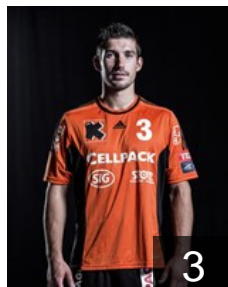

CLUB COMPETITIONS - DELEGATION LIST

Men's European Cup - VELUX EHF Champions League 2014/15

VELUX®

EHF
CHAMPIONS
LEAGUE

 SUI Kadetten Schaffhausen - Players

 SUI

Alili Albin

Position: Left Back
Place of birth: Frauenfeld
Date of birth: 01.06.1996
Height: -
Weight: -