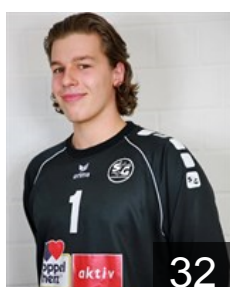

GER

Jöhnck Thore

Position: Goalkeeper
Place of birth: Flensburg
Date of birth: 28.07.1995
Height: 184 cm
Weight: 84 kg