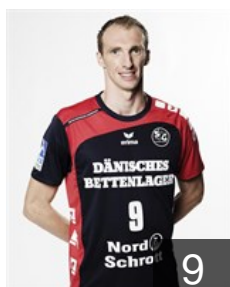

CLUB COMPETITIONS - DELEGATION LIST

Men's European Cup - VELUX EHF Champions League 2014/15

VELUX®

GER SG Flensburg-Handewitt - Players

SWE

Andersson Mattias

Position: Goalkeeper
Place of birth: Malmö
Date of birth: 29.03.1978
Height: 185 cm
Weight: 93 kg

GER

Blohme Lukas

Position: Right Wing
Place of birth: Flensburg
Date of birth: 07.11.1994
Height: 188 cm
Weight: 72 kg

DEN

Eggert Anders

Position: Left Wing
Place of birth: Aarhus
Date of birth: 14.05.1982
Height: 179 cm
Weight: 77 kg

EGY

Elahmar Ahmed

Position: Right Back
Place of birth: Cairo
Date of birth: 27.01.1984
Height: 187 cm
Weight: 90 kg

GER

Glandorf Holger

Position: Right Back
Place of birth: Osnabrück
Date of birth: 30.03.1983
Height: 195 cm
Weight: 90 kg