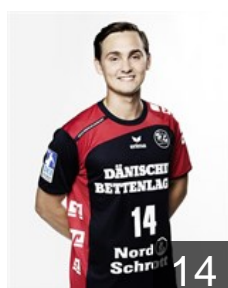

SWE

Wanne Hampus

Position: Left Wing
Place of birth: Lundby
Date of birth: 10.12.1993
Height: 184 cm
Weight: 84 kg