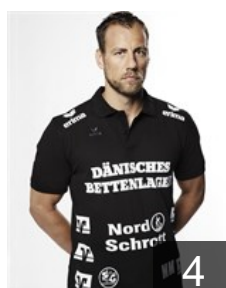

SWE

Jakobsson Johan Mikael

Position: Right Back
Place of birth: Lundby
Date of birth: 12.02.1987
Height: 195 cm
Weight: 89 kg

GER

Jöhnck Thore

Position: Goalkeeper
Place of birth: Flensburg
Date of birth: 28.07.1995
Height: 184 cm
Weight: 84 kg

SWE

Karlsson Tobias

Position: Line Player
Place of birth: Karlskrona
Date of birth: 04.06.1981
Height: 196 cm
Weight: 102 kg

GER

Kaufmann Lars

Position: Left Back
Place of birth: Görlitz
Date of birth: 25.02.1982
Height: 199 cm
Weight: 103 kg

GER

Machulla Maik

Position: Centre Back
Place of birth: Greifswald
Date of birth: 09.01.1977
Height: 189 cm
Weight: 95 kg

CLUB COMPETITIONS - DELEGATION LIST

Men's European Cup - VELUX EHF Champions League 2014/15