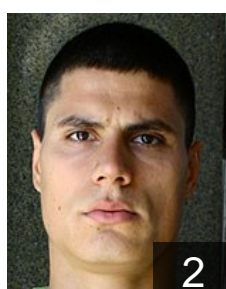

 ROU
Stanescu Ionut Rudi
Position:
Place of birth: Brasov
Date of birth: 14.08.1979
Height: 196 cm
Weight: 103 kg

 ROU
Stavrositu Marius
Position:
Place of birth: Constanta
Date of birth: 03.09.1980
Height: 182 cm
Weight: 80 kg

 ROU
Toma Laurentiu Mihai
Position: Right Wing
Place of birth: Ploiesti
Date of birth: 28.06.1981
Height: 194 cm
Weight: 90 kg

 SRB
Vujadinovic Predrag
Position: Left Wing
Place of birth: Vrbas
Date of birth: 12.07.1983
Height: 186 cm
Weight: 86 kg

Left Club

 ROU
Criciotoiu Bogdan Andrei
Position: Right Back
Place of birth: Tg. Jiu
Date of birth: 13.03.1990
Height: 196 cm
Weight: 105 kg
Left Club on 19.06.2014

 SRB
Dragicevic Milutin
Position: Line Player
Place of birth: Sabac
Date of birth: 21.04.1983
Height: 187 cm
Weight: 82 kg
Left Club on 14.01.2014