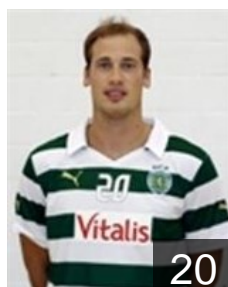

 **POR**

Andrade de Araujo Edmilson

Position:
Place of birth: Lisboa
Date of birth: 06.01.1994
Height: 187 cm
Weight: 82 kg

 **POR**

Barradas Correia R.

Position:
Place of birth: Leiria
Date of birth: 26.02.1977
Height: 187 cm
Weight: 110 kg

 **CUB**

Carol Marzo Frankis

Position:
Place of birth: Guantanamo
Date of birth: 07.09.1987
Height: 192 cm
Weight: 90 kg

 **POR**

Caseiro Portela Pedro Andre

Position: Right Wing
Place of birth: Leira
Date of birth: 06.01.1990
Height: 186 cm
Weight: 80 kg

 **POR**

Curto Antunes Joao Luis

Position: Line Player
Place of birth: Leiria
Date of birth: 26.02.1988
Height: 196 cm
Weight: 90 kg

 **POR**

Esteves Mendonca Manuel

Position: Left Back
Place of birth: Lisboa
Date of birth: 10.07.1994
Height: 185 cm
Weight: 81 kg

 **POR**

Fernandes Pereira R.

Position:
Place of birth: Almada
Date of birth: 06.04.1995
Height: 177 cm
Weight: 78 kg

 **POR**

Fernandes Silva Oliveira L.

Position:
Place of birth: Braga
Date of birth: 09.06.1992
Height: 187 cm
Weight: 90 kg