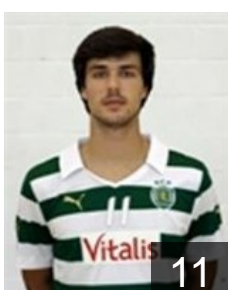

 **POR**

Martins Dias Ricardo Filipe

Position: Left Wing
Place of birth: Faro
Date of birth: 04.03.1981
Height: 189 cm
Weight: 90 kg

CLUB COMPETITIONS - DELEGATION LIST

Men's European Cup - EHF Cup 2013/14

 **POR** Sporting Clube de Portugal - Players

 **POR**
Monteiro de Barros S.
Position: Left Wing
Place of birth: Lisboa
Date of birth: 23.02.1992
Height: 185 cm
Weight: 84 kg

 **POR**
Pereira Goncalves N.
Position: Left Back
Place of birth: Tavira
Date of birth: 24.03.1993
Height: 196 cm
Weight: 94 kg

 **POR**
Pirra Brito Candeias R.
Position:
Place of birth: Evora
Date of birth: 29.05.1980
Height: 188 cm
Weight: 83 kg

 **POR**
Ramos Magalhaes Fabio
Position: Left Back
Place of birth: Lisboa
Date of birth: 12.03.1988
Height: 193 cm
Weight: 90 kg

 **POR**
Silva Ligeiro Joao Nuno
Position: Left Wing
Place of birth: Benavente
Date of birth: 28.04.1995
Height: 181 cm
Weight: 82 kg

 **POR**
Silva Osorio Solha P.
Position: Left Wing
Place of birth: Porto
Date of birth: 22.11.1981
Height: 184 cm
Weight: 80 kg