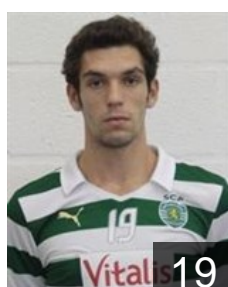

 **POR**

Fernandes Pereira R.

Position:
Place of birth: Almada
Date of birth: 06.04.1995
Height: 177 cm
Weight: 78 kg

 **POR**

Fernandes Silva Oliveira L.

Position:
Place of birth: Braga
Date of birth: 09.06.1992
Height: 187 cm
Weight: 90 kg

 **POR**

Ferreira Sousa Bernardo

Position: Right Back
Place of birth: Lisboa
Date of birth: 03.10.1995
Height: 186 cm
Weight: 87 kg

 **POR**

Martins da Silva Rui Sousa

Position:
Place of birth: Guimaraes
Date of birth: 28.04.1993
Height: 186 cm
Weight: 80 kg