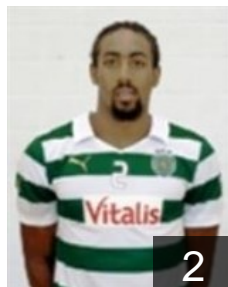

CLUB COMPETITIONS - DELEGATION LIST

Men's European Cup - EHF Cup 2013/14

 **POR** Sporting Clube de Portugal - Players

 **POR**

Almeida Moreira B.

Position: Line Player
Place of birth: Lisboa
Date of birth: 20.08.1984
Height: 189 cm
Weight: 80 kg

 **POR**

Andrade de Araujo Edmilson

Position:
Place of birth: Lisboa
Date of birth: 06.01.1994
Height: 187 cm
Weight: 82 kg

 **POR**

Barradas Correia R.

Position:
Place of birth: Leiria
Date of birth: 26.02.1977
Height: 187 cm
Weight: 110 kg