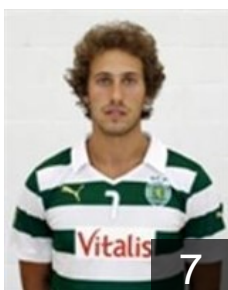

 **POR**

Fernandes Pereira R.

Position:
Place of birth: Almada
Date of birth: 06.04.1995
Height: 177 cm
Weight: 78 kg

 **POR**

Fernandes Silva Oliveira L.

Position:
Place of birth: Braga
Date of birth: 09.06.1992
Height: 187 cm
Weight: 90 kg

 **POR**

Ferreira Sousa Bernardo

Position: Right Back
Place of birth: Lisboa
Date of birth: 03.10.1995
Height: 186 cm
Weight: 87 kg

 **POR**

Martins da Silva Rui Sousa

Position:
Place of birth: Guimaraes
Date of birth: 28.04.1993
Height: 186 cm
Weight: 80 kg

 **POR**

Martins Dias Ricardo Filipe

Position: Left Wing
Place of birth: Faro
Date of birth: 04.03.1981
Height: 189 cm
Weight: 90 kg

CLUB COMPETITIONS - DELEGATION LIST

Men's European Cup - EHF Cup 2013/14

 **POR** Sporting Clube de Portugal - Players

 **POR**
Monteiro de Barros S.
Position: Left Wing
Place of birth: Lisboa
Date of birth: 23.02.1992
Height: 185 cm
Weight: 84 kg

 **POR**
Pereira Goncalves N.
Position: Left Back
Place of birth: Tavira
Date of birth: 24.03.1993
Height: 196 cm
Weight: 94 kg