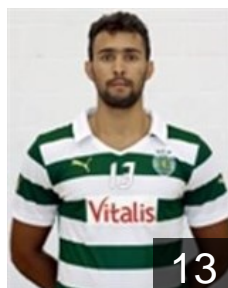

 **POR**

Andrade de Araujo Edmilson

Position:
Place of birth: Lisboa
Date of birth: 06.01.1994
Height: 187 cm
Weight: 82 kg

 **POR**

Barradas Correia R.

Position:
Place of birth: Leiria
Date of birth: 26.02.1977
Height: 187 cm
Weight: 110 kg

 **CUB**

Carol Marzo Frankis

Position:
Place of birth: Guantanamo
Date of birth: 07.09.1987
Height: 192 cm
Weight: 90 kg

 **POR**

Caseiro Portela Pedro Andre

Position: Right Wing
Place of birth: Leira
Date of birth: 06.01.1990
Height: 186 cm
Weight: 80 kg

 **POR**

Fernandes Pereira R.

Position:
Place of birth: Almada
Date of birth: 06.04.1995
Height: 177 cm
Weight: 78 kg

 **POR**

Fernandes Silva Oliveira L.

Position:
Place of birth: Braga
Date of birth: 09.06.1992
Height: 187 cm
Weight: 90 kg