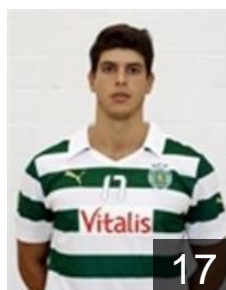

 **POR**

Fernandes Pereira R.

Position:
Place of birth: Almada
Date of birth: 06.04.1995
Height: 177 cm
Weight: 78 kg

 **POR**

Fernandes Silva Oliveira L.

Position:
Place of birth: Braga
Date of birth: 09.06.1992
Height: 187 cm
Weight: 90 kg

 **POR**

Ferreira Sousa Bernardo

Position: Right Back
Place of birth: Lisboa
Date of birth: 03.10.1995
Height: 186 cm
Weight: 87 kg

 **POR**

Martins da Silva Rui Sousa

Position:
Place of birth: Guimaraes
Date of birth: 28.04.1993
Height: 186 cm
Weight: 80 kg

 **POR**

Martins Dias Ricardo Filipe

Position: Left Wing
Place of birth: Faro
Date of birth: 04.03.1981
Height: 189 cm
Weight: 90 kg

CLUB COMPETITIONS - DELEGATION LIST

Men's European Cup - EHF Cup 2013/14

 **POR** Sporting Clube de Portugal - Players

 **POR**
Monteiro de Barros S.
Position: Left Wing
Place of birth: Lisboa
Date of birth: 23.02.1992
Height: 185 cm
Weight: 84 kg

 **POR**
Pereira Goncalves N.
Position: Left Back
Place of birth: Tavira
Date of birth: 24.03.1993
Height: 196 cm
Weight: 94 kg