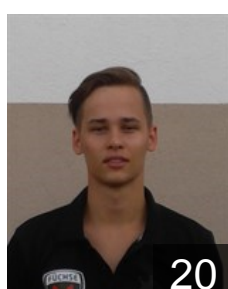

GER

Weihrauch Willy

Position: Right Wing
Place of birth: Belzig
Date of birth: 14.03.1994
Height: 185 cm
Weight: 73 kg