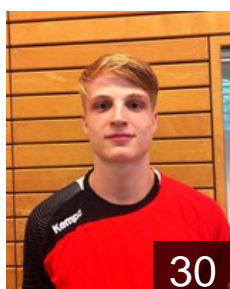

 SWE

Nielsen Jesper

Position: Line Player
Place of birth: Norrköping
Date of birth: 30.09.1989
Height: 200 cm
Weight: 118 kg

 SWE

Petersen Fredrik Raahauge

Position: Left Wing
Place of birth: Ystad
Date of birth: 23.08.1983
Height: 188 cm
Weight: 81 kg