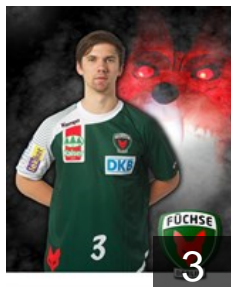

CLUB COMPETITIONS - DELEGATION LIST

Men's European Cup - EHF Cup 2013/14

GER Füchse Berlin - Players

GER

Wiede Fabian

Position: Right Back
Place of birth: Belzig
Date of birth: 08.02.1994
Height: 192 cm
Weight: 89 kg