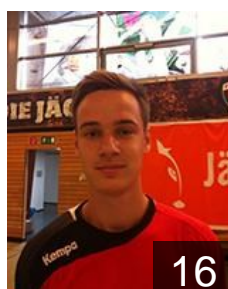

CLUB COMPETITIONS - DELEGATION LIST

Men's European Cup - EHF Cup 2013/14

 GER Füchse Berlin - Players

 GER
Christophersen Sven-Sören
Position: Left Back
Place of birth: Lübeck
Date of birth: 09.05.1985
Height: 198 cm
Weight: 95 kg

 GER
Drux Paul
Position: Left Back
Place of birth: Gummersbach
Date of birth: 07.02.1995
Height: 192 cm
Weight: 92 kg

 GER
Heinevetter Silvio
Position:
Place of birth: Bad Langensalza
Date of birth: 21.10.1984
Height: 194 cm
Weight: 92 kg