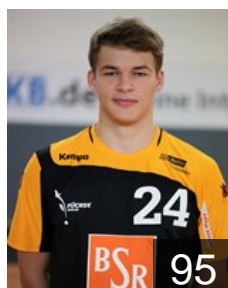

CLUB COMPETITIONS - DELEGATION LIST

Men's European Cup - EHF Cup 2013/14

 GER Füchse Berlin - Players

 GER
Christophersen Sven-Sören
Position: Left Back
Place of birth: Lübeck
Date of birth: 09.05.1985
Height: 198 cm
Weight: 95 kg

 GER
Drux Paul
Position: Left Back
Place of birth: Gummersbach
Date of birth: 07.02.1995
Height: 192 cm
Weight: 92 kg

 GER
Heinevetter Silvio
Position:
Place of birth: Bad Langensalza
Date of birth: 21.10.1984
Height: 194 cm
Weight: 92 kg