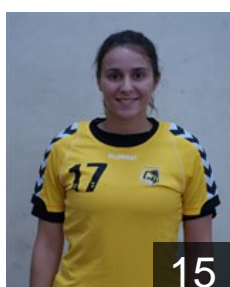

 **POR**
Andrade Sara
Position: Left Wing
Place of birth: Espinho
Date of birth: 23.10.1990
Height: 169 cm

 **POR**
Cabral Juceleyde
Position: Line Player
Place of birth: V. N. Gaia
Date of birth: 16.06.1995
Height: -

 **POR**
Carvalho Fernanda
Position:
Place of birth: Brazil
Date of birth: 23.12.1977
Height: 177 cm

 **POR**
Coelho Maria
Position:
Place of birth: Valongo do Vouga
Date of birth: 25.04.1995
Height: 169 cm

 **POR**
Costa Melissa
Position: Left Back
Place of birth: V.N. Gaia
Date of birth: 20.07.1992
Height: 172 cm

 **POR**
Jorge Ines
Position: Left Wing
Place of birth: V. N. Gaia
Date of birth: 08.05.1994
Height: 170 cm

 **POR**
Lima Patricia
Position:
Place of birth: Porto
Date of birth: 03.02.1995
Height: -

 **POR**
Magalhaes Marta
Position: Right Wing
Place of birth: V. N. Gaia
Date of birth: 06.11.1987
Height: 163 cm