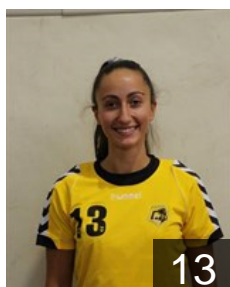

 **POR**
Merce Ines
Position:
Place of birth: Porto
Date of birth: 05.04.1992
Height: 171 cm

 **POR**
Mota Sofia
Position: Left Back
Place of birth: Porto
Date of birth: 27.12.1994
Height: 168 cm

 **POR**
Pinho Nair
Position: Right Wing
Place of birth: V. N. Gaia
Date of birth: 28.03.1994
Height: -

CLUB COMPETITIONS - DELEGATION LIST

Women's European Cup - Challenge Cup 2013/14

 **POR** Colégio Gaia/Colgaia-Toyota - Players

 **POR**
Resende Patricia
Position: Line Player
Place of birth: Porto
Date of birth: 02.08.1997
Height: 171 cm

 **POR**
Rola Ferreira Daniela
Position:
Place of birth: Porto
Date of birth: 07.04.1987
Height: 159 cm

 **POR**
Sabino Bebiana
Position: Line Player
Place of birth: Porto
Date of birth: 15.11.1986
Height: 173 cm

 **POR**
Santiago Sandra
Position: Left Back
Place of birth:
Date of birth: 03.05.1996
Height: -

 **POR**
Saraiva Vera
Position:
Place of birth: Santarem
Date of birth: 13.09.1991
Height: 170 cm

 **POR**
Silva Vanessa
Position: Right Back
Place of birth: Vila Nova de Gaia
Date of birth: 01.05.1989
Height: 183 cm