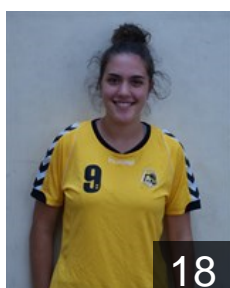

 **POR**
Rola Ferreira Daniela
Position:
Place of birth: Porto
Date of birth: 07.04.1987
Height: 159 cm

 **POR**
Sabino Bebiana
Position: Line Player
Place of birth: Porto
Date of birth: 15.11.1986
Height: 173 cm

 **POR**
Santiago Sandra
Position: Left Back
Place of birth:
Date of birth: 03.05.1996
Height: -

 **POR**
Saraiva Vera
Position:
Place of birth: Santarem
Date of birth: 13.09.1991
Height: 170 cm

 **POR**
Silva Vanessa
Position: Right Back
Place of birth: Vila Nova de Gaia
Date of birth: 01.05.1989
Height: 183 cm

 **POR**
Soares Helena
Position: Line Player
Place of birth: Penafiel
Date of birth: 20.09.1987
Height: 160 cm

 **POR**
Sousa Ana
Position: Right Wing
Place of birth: Porto
Date of birth: 26.06.1994
Height: 152 cm

 **POR**
Teixeira Ana
Position:
Place of birth: Valongo do Vouga
Date of birth: 06.08.1996
Height: 170 cm

 **POR**
Torres Sara
Position: Left Back
Place of birth: V. N. Gaia
Date of birth: 28.01.1988
Height: 169 cm