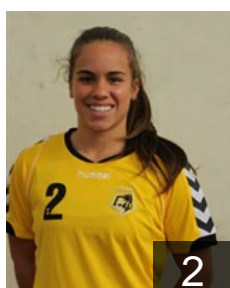

 **POR**
Costa Melissa
Position: Left Back
Place of birth: V.N. Gaia
Date of birth: 20.07.1992
Height: 172 cm

 **POR**
Jorge Ines
Position: Left Wing
Place of birth: V. N. Gaia
Date of birth: 08.05.1994
Height: 170 cm

 **POR**
Lima Patricia
Position:
Place of birth: Porto
Date of birth: 03.02.1995
Height: -

 **POR**
Magalhaes Marta
Position: Right Wing
Place of birth: V. N. Gaia
Date of birth: 06.11.1987
Height: 163 cm

 **POR**
Merce Ines
Position:
Place of birth: Porto
Date of birth: 05.04.1992
Height: 171 cm

 **POR**
Mota Sofia
Position: Left Back
Place of birth: Porto
Date of birth: 27.12.1994
Height: 168 cm

 **POR**
Pinho Nair
Position: Right Wing
Place of birth: V. N. Gaia
Date of birth: 28.03.1994
Height: -