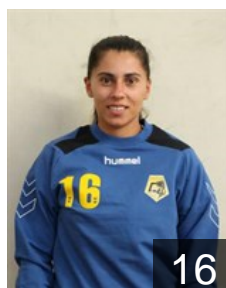

 **POR**
Merce Ines
Position:
Place of birth: Porto
Date of birth: 05.04.1992
Height: 171 cm

 **POR**
Mota Sofia
Position: Left Back
Place of birth: Porto
Date of birth: 27.12.1994
Height: 168 cm

 **POR**
Pinho Nair
Position: Right Wing
Place of birth: V. N. Gaia
Date of birth: 28.03.1994
Height: -

CLUB COMPETITIONS - DELEGATION LIST

Women's European Cup - Challenge Cup 2013/14

 **POR** Colégio Gaia/Colgaia-Toyota - Players

 **POR**
Resende Patricia
Position: Line Player
Place of birth: Porto
Date of birth: 02.08.1997
Height: 171 cm

 **POR**
Rola Ferreira Daniela
Position:
Place of birth: Porto
Date of birth: 07.04.1987
Height: 159 cm

 **POR**
Sabino Bebiana
Position: Line Player
Place of birth: Porto
Date of birth: 15.11.1986
Height: 173 cm