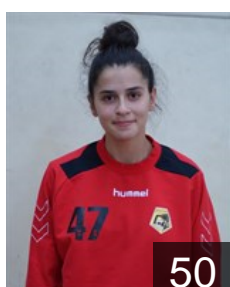

POR
Teixeira Ana
Position:
Place of birth: Valongo do Vouga
Date of birth: 06.08.1996
Height: 170 cm