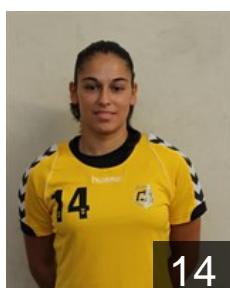

 **POR**
Rola Ferreira Daniela
Position:
Place of birth: Porto
Date of birth: 07.04.1987
Height: 159 cm

 **POR**
Sabino Bebiana
Position: Line Player
Place of birth: Porto
Date of birth: 15.11.1986
Height: 173 cm

 **POR**
Santiago Sandra
Position: Left Back
Place of birth:
Date of birth: 03.05.1996
Height: -

 **POR**
Saraiva Vera
Position:
Place of birth: Santarem
Date of birth: 13.09.1991
Height: 170 cm

 **POR**
Silva Vanessa
Position: Right Back
Place of birth: Vila Nova de Gaia
Date of birth: 01.05.1989
Height: 183 cm