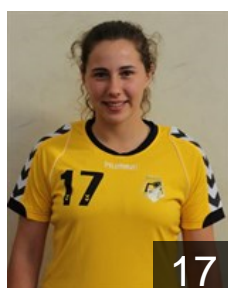

 **POR**
Costa Melissa
Position: Left Back
Place of birth: V.N. Gaia
Date of birth: 20.07.1992
Height: 172 cm

 **POR**
Jorge Ines
Position: Left Wing
Place of birth: V. N. Gaia
Date of birth: 08.05.1994
Height: 170 cm

 **POR**
Lima Patricia
Position:
Place of birth: Porto
Date of birth: 03.02.1995
Height: -

 **POR**
Magalhaes Marta
Position: Right Wing
Place of birth: V. N. Gaia
Date of birth: 06.11.1987
Height: 163 cm

 **POR**
Merce Ines
Position:
Place of birth: Porto
Date of birth: 05.04.1992
Height: 171 cm

 **POR**
Mota Sofia
Position: Left Back
Place of birth: Porto
Date of birth: 27.12.1994
Height: 168 cm

 **POR**
Pinho Nair
Position: Right Wing
Place of birth: V. N. Gaia
Date of birth: 28.03.1994
Height: -