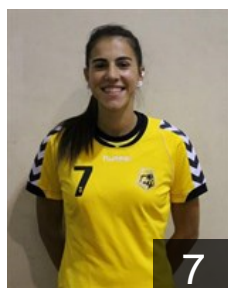

CLUB COMPETITIONS - DELEGATION LIST

Women's European Cup - Challenge Cup 2013/14

 **POR** Colégio Gaia/Colgaia-Toyota - Players

 **POR**
Aguiar Marcela
Position:
Place of birth: V. N. Gaia
Date of birth: 31.01.1993
Height: 169 cm

 **POR**
Andrade Sara
Position: Left Wing
Place of birth: Espinho
Date of birth: 23.10.1990
Height: 169 cm

 **POR**
Cabral Juceleyde
Position: Line Player
Place of birth: V. N. Gaia
Date of birth: 16.06.1995
Height: -

 **POR**
Carvalho Fernanda
Position:
Place of birth: Brazil
Date of birth: 23.12.1977
Height: 177 cm

 **POR**
Coelho Maria
Position:
Place of birth: Valongo do Vouga
Date of birth: 25.04.1995
Height: 169 cm