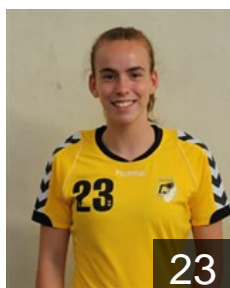

CLUB COMPETITIONS - DELEGATION LIST

Women's European Cup - Challenge Cup 2013/14

POR Colégio Gaia/Colgaia-Toyota - Players

POR
Resende Patricia
Position: Line Player
Place of birth: Porto
Date of birth: 02.08.1997
Height: 171 cm