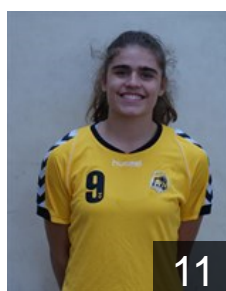

 **POR**
Merce Ines
Position:
Place of birth: Porto
Date of birth: 05.04.1992
Height: 171 cm

 **POR**
Mota Sofia
Position: Left Back
Place of birth: Porto
Date of birth: 27.12.1994
Height: 168 cm

 **POR**
Pinho Nair
Position: Right Wing
Place of birth: V. N. Gaia
Date of birth: 28.03.1994
Height: -

CLUB COMPETITIONS - DELEGATION LIST

Women's European Cup - Challenge Cup 2013/14

 **POR** Colégio Gaia/Colgaia-Toyota - Players

 **POR**
Resende Patricia
Position: Line Player
Place of birth: Porto
Date of birth: 02.08.1997
Height: 171 cm

 **POR**
Rola Ferreira Daniela
Position:
Place of birth: Porto
Date of birth: 07.04.1987
Height: 159 cm

 **POR**
Sabino Bebiana
Position: Line Player
Place of birth: Porto
Date of birth: 15.11.1986
Height: 173 cm

 **POR**
Santiago Sandra
Position: Left Back
Place of birth:
Date of birth: 03.05.1996
Height: -

 **POR**
Saraiva Vera
Position:
Place of birth: Santarem
Date of birth: 13.09.1991
Height: 170 cm

 **POR**
Silva Vanessa
Position: Right Back
Place of birth: Vila Nova de Gaia
Date of birth: 01.05.1989
Height: 183 cm