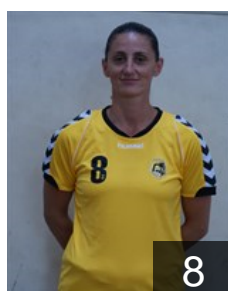

CLUB COMPETITIONS - DELEGATION LIST

Women's European Cup - Challenge Cup 2013/14

 **POR** Colégio Gaia/Colgaia-Toyota - Players

 **POR**
Aguiar Marcela
Position:
Place of birth: V. N. Gaia
Date of birth: 31.01.1993
Height: 169 cm

 **POR**
Andrade Sara
Position: Left Wing
Place of birth: Espinho
Date of birth: 23.10.1990
Height: 169 cm

 **POR**
Cabral Juceleyde
Position: Line Player
Place of birth: V. N. Gaia
Date of birth: 16.06.1995
Height: -