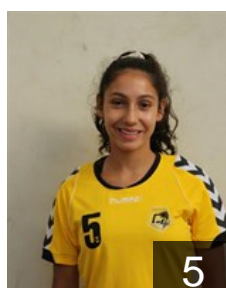

 **POR**
Rola Ferreira Daniela
Position:
Place of birth: Porto
Date of birth: 07.04.1987
Height: 159 cm

 **POR**
Sabino Bebiana
Position: Line Player
Place of birth: Porto
Date of birth: 15.11.1986
Height: 173 cm

 **POR**
Santiago Sandra
Position: Left Back
Place of birth:
Date of birth: 03.05.1996
Height: -

 **POR**
Saraiva Vera
Position:
Place of birth: Santarem
Date of birth: 13.09.1991
Height: 170 cm

 **POR**
Silva Vanessa
Position: Right Back
Place of birth: Vila Nova de Gaia
Date of birth: 01.05.1989
Height: 183 cm

 **POR**
Soares Helena
Position: Line Player
Place of birth: Penafiel
Date of birth: 20.09.1987
Height: 160 cm

 **POR**
Sousa Ana
Position: Right Wing
Place of birth: Porto
Date of birth: 26.06.1994
Height: 152 cm