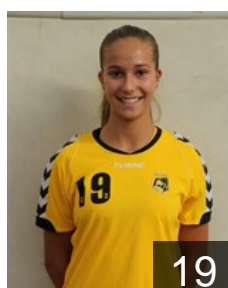

 **POR**
Andrade Sara
Position: Left Wing
Place of birth: Espinho
Date of birth: 23.10.1990
Height: 169 cm

 **POR**
Cabral Juceleyde
Position: Line Player
Place of birth: V. N. Gaia
Date of birth: 16.06.1995
Height: -

 **POR**
Carvalho Fernanda
Position:
Place of birth: Brazil
Date of birth: 23.12.1977
Height: 177 cm

 **POR**
Coelho Maria
Position:
Place of birth: Valongo do Vouga
Date of birth: 25.04.1995
Height: 169 cm

 **POR**
Costa Melissa
Position: Left Back
Place of birth: V.N. Gaia
Date of birth: 20.07.1992
Height: 172 cm

 **POR**
Jorge Ines
Position: Left Wing
Place of birth: V. N. Gaia
Date of birth: 08.05.1994
Height: 170 cm

 **POR**
Lima Patricia
Position:
Place of birth: Porto
Date of birth: 03.02.1995
Height: -

 **POR**
Magalhaes Marta
Position: Right Wing
Place of birth: V. N. Gaia
Date of birth: 06.11.1987
Height: 163 cm