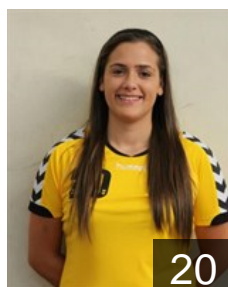

 **POR**
Andrade Sara
Position: Left Wing
Place of birth: Espinho
Date of birth: 23.10.1990
Height: 169 cm

 **POR**
Cabral Juceleyde
Position: Line Player
Place of birth: V. N. Gaia
Date of birth: 16.06.1995
Height: -

 **POR**
Carvalho Fernanda
Position:
Place of birth: Brazil
Date of birth: 23.12.1977
Height: 177 cm

 **POR**
Coelho Maria
Position:
Place of birth: Valongo do Vouga
Date of birth: 25.04.1995
Height: 169 cm

 **POR**
Costa Melissa
Position: Left Back
Place of birth: V.N. Gaia
Date of birth: 20.07.1992
Height: 172 cm

 **POR**
Jorge Ines
Position: Left Wing
Place of birth: V. N. Gaia
Date of birth: 08.05.1994
Height: 170 cm