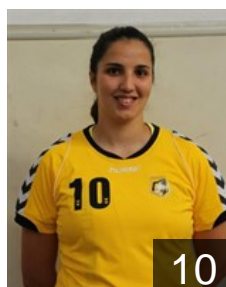

 **POR**
Rola Ferreira Daniela
Position:
Place of birth: Porto
Date of birth: 07.04.1987
Height: 159 cm

 **POR**
Sabino Bebiana
Position: Line Player
Place of birth: Porto
Date of birth: 15.11.1986
Height: 173 cm

 **POR**
Santiago Sandra
Position: Left Back
Place of birth:
Date of birth: 03.05.1996
Height: -

 **POR**
Saraiva Vera
Position:
Place of birth: Santarem
Date of birth: 13.09.1991
Height: 170 cm

 **POR**
Silva Vanessa
Position: Right Back
Place of birth: Vila Nova de Gaia
Date of birth: 01.05.1989
Height: 183 cm