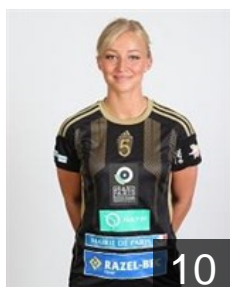

## Mordal Charlotte

Position: Left Wing  
Place of birth: Oslo  
Date of birth: 17.03.1988  
Height: 177 cm

 FRA

## N'Gouan Astride

Position: Line Player  
Place of birth: Saint Denis  
Date of birth: 09.07.1991  
Height: -

9

 FRA

## Niakate Kalidiatou

Position: Left Back  
Place of birth: Paris  
Date of birth: 15.03.1995  
Height: 177 cm

15

 NOR