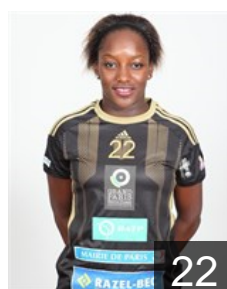

# CLUB COMPETITIONS - DELEGATION LIST

Women's European Cup - Challenge Cup 2013/14

 FRA Paris 92 - Players

 FRA  
**Attingre Armelle**  
Position:  
Place of birth: Kadajokro  
Date of birth: 15.01.1989  
Height: 174 cm

 FRA  
**Bouchard Kimberley**  
Position: Right Wing  
Place of birth: Colombes  
Date of birth: 18.02.1996  
Height: 172 cm

 FRA  
**Briemant Lesly**  
Position: Right Wing  
Place of birth: Nogent-sur-Marne  
Date of birth: 25.04.1991  
Height: -