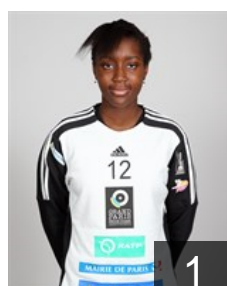

 FRA  
**Camara Doungou**  
Position: Left Wing  
Place of birth: Pontault  
Date of birth: 07.01.1995  
Height: -

 FRA  
**Chatellet Fanny**  
Position:  
Place of birth: Chambéry  
Date of birth: 12.02.1992  
Height: 173 cm

 FRA  
**Fehri Sophia**  
Position: Line Player  
Place of birth: Paris  
Date of birth: 17.05.1996  
Height: 183 cm

 FRA  
**Finck Ariane**  
Position:  
Place of birth: Paris  
Date of birth: 17.05.1994  
Height: 170 cm