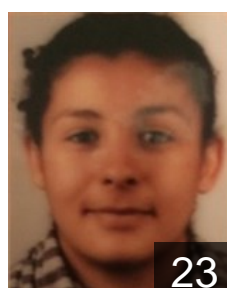

FRA
Fehri Sophia
Position: Line Player
Place of birth: Paris
Date of birth: 17.05.1996
Height: 183 cm