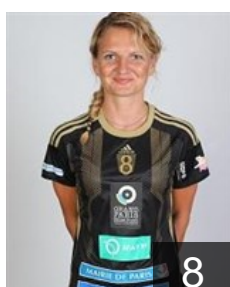

POL

Zalewska Gardoni Karolina

Position: Right Wing
Place of birth: Varsovie
Date of birth: 19.03.1984
Height: -

8