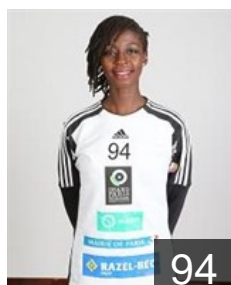

# CLUB COMPETITIONS - DELEGATION LIST

Women's European Cup - Challenge Cup 2013/14

 FRA Paris 92 - Players

 FRA  
**Attingre Armelle**  
Position:  
Place of birth: Kadajokro  
Date of birth: 15.01.1989  
Height: 174 cm