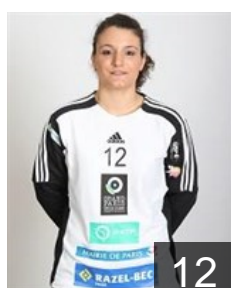

FRA
Chatellet Fanny
Position:
Place of birth: Chambéry
Date of birth: 12.02.1992
Height: 173 cm