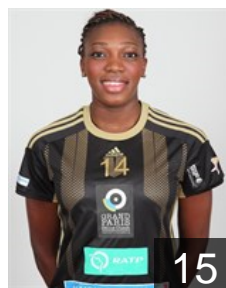

FRA

Niakate Kalidiatou

Position: Left Back
Place of birth: Paris
Date of birth: 15.03.1995
Height: 177 cm

15