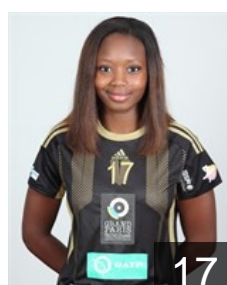

 FRA  
**Fehri Sophia**  
Position: Line Player  
Place of birth: Paris  
Date of birth: 17.05.1996  
Height: 183 cm

 FRA  
**Finck Ariane**  
Position:  
Place of birth: Paris  
Date of birth: 17.05.1994  
Height: 170 cm

 FRA  
**Garba Maryam**  
Position:  
Place of birth: Paris  
Date of birth: 07.08.1995  
Height: -

 FRA  
**Goudjo Amelie**  
Position: Line Player  
Place of birth: Nantua  
Date of birth: 19.04.1980  
Height: 173 cm

 FRA  
**Keita Fanta**  
Position: Right Back  
Place of birth: Paris  
Date of birth: 17.10.1995  
Height: 172 cm

 FRA  
**Kpoze Anne-Sophie**  
Position: Right Back  
Place of birth: Orléans  
Date of birth: 05.07.1985  
Height: 184 cm