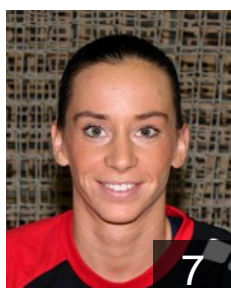

 CRO

Horvat Karla

Position: Line Player
Place of birth: Zagreb
Date of birth: 14.07.1997
Height: 170 cm

 CRO

Livaic Iva

Position: Left Wing
Place of birth: Zagreb
Date of birth: 15.04.1986
Height: 168 cm

 CRO

Madzarac Tanja

Position:
Place of birth: Zagreb
Date of birth: 08.02.1987
Height: 171 cm

 CRO

Masnic Silvija

Position: Left Back
Place of birth: Sinj
Date of birth: 04.04.1994
Height: 176 cm

 CRO

Matesa Stella