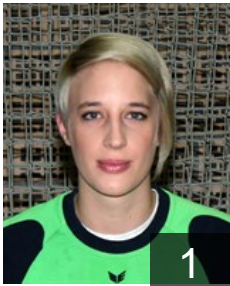

Women's European Cup - Challenge Cup 2013/14

 CRO RK Zelina - Players

 BIH

Prusina Andrea

Position: Left Wing
Place of birth: Ljubuski
Date of birth: 04.03.1987
Height: 167 cm

 CRO

Puhelek Tea

Position:
Place of birth: Zagreb
Date of birth: 07.04.1996
Height: 170 cm