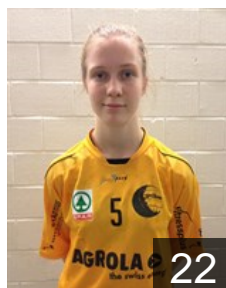

CLUB COMPETITIONS - DELEGATION LIST

Women's European Cup - Challenge Cup 2013/14

 SUI Yellow Winterthur - Players

 SUI

Amstutz Bernadette

Position:
Place of birth: Schaffhausen
Date of birth: 28.01.1985
Height: 169 cm

 DEN

Andersen Kamilla Hvid

Position: Left Back
Place of birth: Randers
Date of birth: 22.04.1993
Height: 178 cm

 SUI

Brändle Stephanie

Position: Right Back
Place of birth: ...
Date of birth: 28.04.1994
Height: 169 cm

 SUI

Casartelli Julie

Position:
Place of birth: ...
Date of birth: 03.04.1997
Height: 175 cm

 SUI

Eggimann Carla

Position: Right Wing
Place of birth: Bülach
Date of birth: 18.08.1994
Height: 165 cm

 SUI

Gwerder Isabelle

Position: Line Player
Place of birth: ...
Date of birth: 26.01.1994
Height: 170 cm

 SUI

Heredia Vanessa

Position:
Place of birth: ...
Date of birth: 10.08.1985
Height: 168 cm

 SUI

Hönig Rahel

Position:
Place of birth: Eggersriet
Date of birth: 01.08.1989
Height: 172 cm