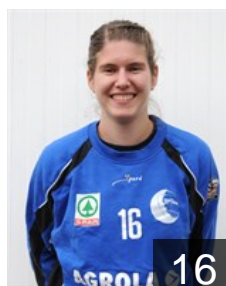

 DEN

Andersen Kamilla Hvid

Position: Left Back
Place of birth: Randers
Date of birth: 22.04.1993
Height: 178 cm

 SUI

Brändle Stephanie

Position: Right Back
Place of birth: ...
Date of birth: 28.04.1994
Height: 169 cm

 SUI

Casartelli Julie

Position:
Place of birth: ...
Date of birth: 03.04.1997
Height: 175 cm

 SUI

Eggimann Carla

Position: Right Wing
Place of birth: Bülach
Date of birth: 18.08.1994
Height: 165 cm

 SUI

Gwerder Isabelle

Position: Line Player
Place of birth: ...
Date of birth: 26.01.1994
Height: 170 cm

 SUI

Heredia Vanessa

Position:
Place of birth: ...
Date of birth: 10.08.1985
Height: 168 cm

 SUI

Hönig Rahel

Position:
Place of birth: Eggersriet
Date of birth: 01.08.1989
Height: 172 cm

 SUI

Hofstetter Jennifer

Position:
Place of birth: Mettmenstetten
Date of birth: 10.11.1983
Height: -

 SUI

Jugovic Ria

Position: Left Back
Place of birth: Illnau-Effretikon
Date of birth: 07.11.1992
Height: 180 cm