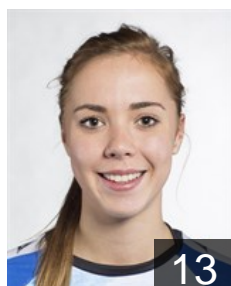

POL
Klusewicz Sonia
Position:
Place of birth: GDYNIA
Date of birth: 03.08.1995
Height: 176 cm