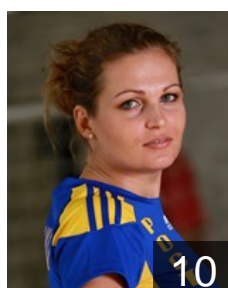

RUS

Svitanko Oxana

Position: Left Wing
Place of birth: Krasnodar
Date of birth: 15.04.1985
Height: 169 cm