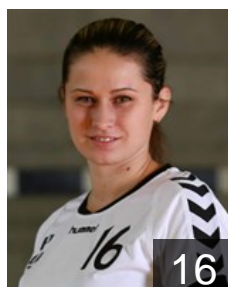

RUS

Skladchikova Marina

Position:
Place of birth: Krasnodar
Date of birth: 22.11.1990
Height: 191 cm