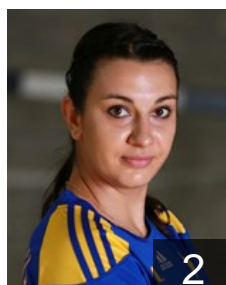

CLUB COMPETITIONS - DELEGATION LIST

Women's European Cup - Cup Winners' Cup 2013/14

 RUS Rostov-Don - Players

 RUS
Adzhiderskaya Olga
Position: Left Back
Place of birth: Tashkent
Date of birth: 28.11.1982
Height: 190 cm

 RUS
Artamonova Ekaterina
Position: Right Back
Place of birth: Volgograd
Date of birth: 03.06.1989
Height: -

 RUS
Baranik Valeriya
Position: Line Player
Place of birth: Syzran
Date of birth: 17.11.1993
Height: 180 cm