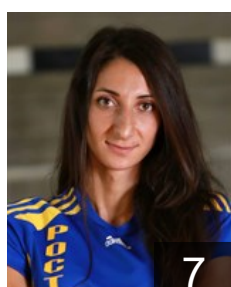

RUS
Gigolyan Suzanna
Position: Right Wing
Place of birth: Rostov-On-Don
Date of birth: 08.05.1992
Height: 182 cm