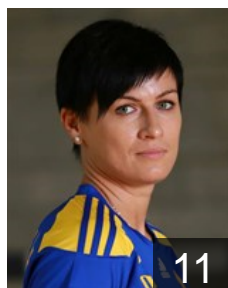

 RUS

Petrova Maya

Position: Line Player
Place of birth: Volgograd
Date of birth: 26.05.1982
Height: 178 cm

 RUS

Plugina Kristina

Position:
Place of birth: Rostov-On-Don
Date of birth: 29.10.1995
Height: 185 cm

 RUS

Sen Anna

Position: Left Back
Place of birth: Krasnodar
Date of birth: 03.12.1990
Height: 185 cm

 UKR

Shybanova Iryna

Position: Line Player
Place of birth: Kirovograd
Date of birth: 16.11.1978
Height: 178 cm