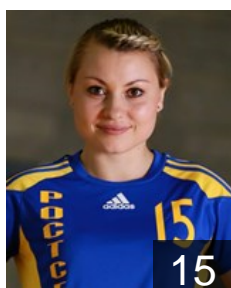

 RUS

Sen Anna

Position: Left Back
Place of birth: Krasnodar
Date of birth: 03.12.1990
Height: 185 cm

 UKR

Shybanova Iryna

Position: Line Player
Place of birth: Kirovograd
Date of birth: 16.11.1978
Height: 178 cm

 UKR

Shymkute Regina

Position:
Place of birth: Herson
Date of birth: 21.12.1985
Height: 170 cm

 RUS

Skladchikova Marina

Position:
Place of birth: Krasnodar
Date of birth: 22.11.1990
Height: 191 cm

 RUS

Slivinskaya Elena

Position: Left Back
Place of birth: Rostov-On-Don
Date of birth: 09.05.1980
Height: 186 cm

 RUS

Svitanko Oxana

Position: Left Wing
Place of birth: Krasnodar
Date of birth: 15.04.1985
Height: 169 cm

 RUS

Yartseva Marina