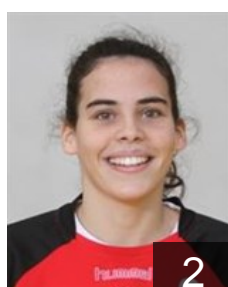

5

 POR

Faria Cristiana

Position: Line Player
Place of birth: Cortes - Leiria
Date of birth: 28.01.1994
Height: 177 cm

29

 POR

Fonseca Ana Maria

Position: Left Wing
Place of birth: Coimbra
Date of birth: 10.12.1995
Height: -

23

 POR

Gante Ana

Position: Left Back
Place of birth: Marrazes
Date of birth: 21.01.1995
Height: 168 cm

19

 POR

Gois Tatiana

Position:
Place of birth: Milagres
Date of birth: 25.07.1993
Height: 170 cm

1

 POR

Goncalves Sara

Position: Back
Place of birth: Leiria
Date of birth: 06.01.1994
Height: 169 cm

2

 POR

Isidro Andreia

Position: Right Wing
Place of birth: Entroncamento
Date of birth: 27.10.1987
Height: 165 cm