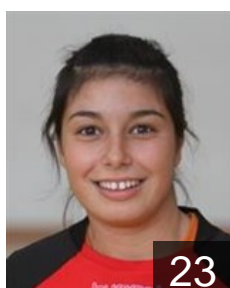

5

 POR

Faria Cristiana

Position: Line Player
Place of birth: Cortes - Leiria
Date of birth: 28.01.1994
Height: 177 cm

29

 POR

Fonseca Ana Maria

Position: Left Wing
Place of birth: Coimbra
Date of birth: 10.12.1995
Height: -

23

 POR

Gante Ana

Position: Left Back
Place of birth: Marrazes
Date of birth: 21.01.1995
Height: 168 cm

19

 POR

Gois Tatiana

Position:
Place of birth: Milagres
Date of birth: 25.07.1993
Height: 170 cm