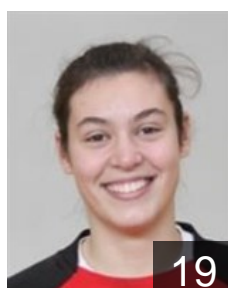

18

 POR

Chaves Rita

Position:
Place of birth: Coimbra
Date of birth: 24.02.1983
Height: 170 cm

15

 POR

Cordeiro Beatriz

Position: Left Back
Place of birth: Leiria
Date of birth: 04.11.1988
Height: 170 cm

5

 POR

Faria Cristiana

Position: Line Player
Place of birth: Cortes - Leiria
Date of birth: 28.01.1994
Height: 177 cm

29

 POR

Fonseca Ana Maria

Position: Left Wing
Place of birth: Coimbra
Date of birth: 10.12.1995
Height: -

23

 POR

Gante Ana

Position: Left Back
Place of birth: Marrazes
Date of birth: 21.01.1995
Height: 168 cm

19

 POR

Gois Tatiana

Position:
Place of birth: Milagres
Date of birth: 25.07.1993
Height: 170 cm