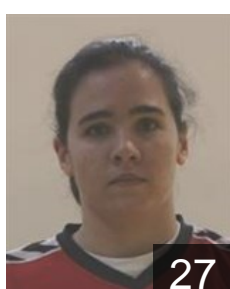

23

 POR

Gante Ana

Position: Left Back
Place of birth: Marrazes
Date of birth: 21.01.1995
Height: 168 cm

19

 POR

Gois Tatiana

Position:
Place of birth: Milagres
Date of birth: 25.07.1993
Height: 170 cm

1

 POR

Goncalves Sara

Position: Back
Place of birth: Leiria
Date of birth: 06.01.1994
Height: 169 cm

2

 POR

Isidro Andreia

Position: Right Wing
Place of birth: Entroncamento
Date of birth: 27.10.1987
Height: 165 cm