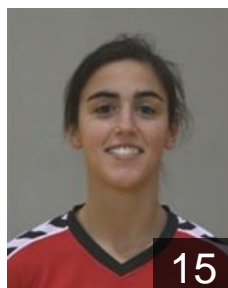

CLUB COMPETITIONS - DELEGATION LIST

Women's European Cup - Cup Winners' Cup 2013/14

 POR Juve Lis - Players

 POR

Bastos Adriana

Position: Right Wing
Place of birth: Leiria
Date of birth: 09.11.1994
Height: 164 cm

10

 POR

Calhelhas Ana

Position: Left Wing
Place of birth: Leiria
Date of birth: 23.08.1993
Height: 160 cm

17

 POR

Cardoso Andreia

Position:
Place of birth: Leiria
Date of birth: 08.11.1995
Height: 164 cm

18

 POR

Chaves Rita

Position:
Place of birth: Coimbra
Date of birth: 24.02.1983
Height: 170 cm

15

 POR

Cordeiro Beatriz

Position: Left Back
Place of birth: Leiria
Date of birth: 04.11.1988
Height: 170 cm