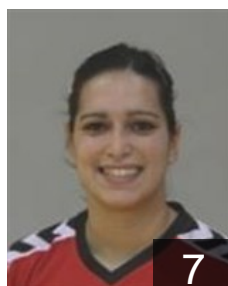

3

 POR

Moreira Mariana

Position: Back
Place of birth: Leiria
Date of birth: 07.12.1995
Height: 167 cm

24

 POR

Pereira Diana

Position: Right Back
Place of birth: Leiria
Date of birth: 19.02.1988
Height: 175 cm

14

 POR

Pinheiro Catarina

Position:
Place of birth: Leiria
Date of birth: 02.04.1981
Height: 164 cm

16

 POR

Rodrigues Dina

Position: Left Wing
Place of birth: Mira d Aire
Date of birth: 05.06.1988
Height: 163 cm