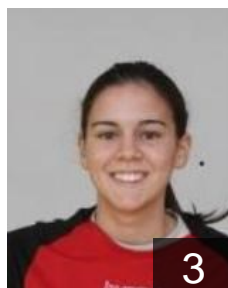

11

 POR

Martins Ana

Position:
Place of birth: Leiria
Date of birth: 06.04.1984
Height: 167 cm

45

 POR

Mendes Patricia

Position: Left Back
Place of birth: Marinha Grande
Date of birth: 30.08.1994
Height: 173 cm

3

 POR

Moreira Mariana

Position: Back
Place of birth: Leiria
Date of birth: 07.12.1995
Height: 167 cm

24

 POR

Pereira Diana

Position: Right Back
Place of birth: Leiria
Date of birth: 19.02.1988
Height: 175 cm