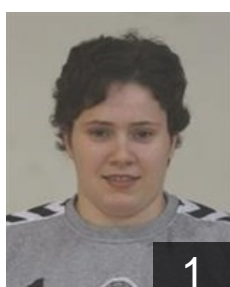

23

 POR

Gante Ana

Position: Left Back
Place of birth: Marrazes
Date of birth: 21.01.1995
Height: 168 cm

19

 POR

Gois Tatiana

Position:
Place of birth: Milagres
Date of birth: 25.07.1993
Height: 170 cm

1

 POR

Goncalves Sara

Position: Back
Place of birth: Leiria
Date of birth: 06.01.1994
Height: 169 cm

2

 POR

Isidro Andreia

Position: Right Wing
Place of birth: Entroncamento
Date of birth: 27.10.1987
Height: 165 cm