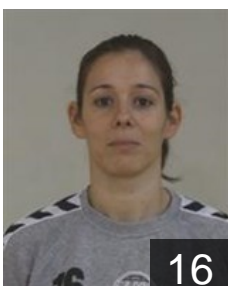

11

 POR

Martins Ana

Position:
Place of birth: Leiria
Date of birth: 06.04.1984
Height: 167 cm

45

 POR

Mendes Patricia

Position: Left Back
Place of birth: Marinha Grande
Date of birth: 30.08.1994
Height: 173 cm

3

 POR

Moreira Mariana

Position: Back
Place of birth: Leiria
Date of birth: 07.12.1995
Height: 167 cm

24

 POR

Pereira Diana

Position: Right Back
Place of birth: Leiria
Date of birth: 19.02.1988
Height: 175 cm

14

 POR

Pinheiro Catarina

Position:
Place of birth: Leiria
Date of birth: 02.04.1981
Height: 164 cm

16

 POR

Rodrigues Dina

Position: Left Wing
Place of birth: Mira d Aire
Date of birth: 05.06.1988
Height: 163 cm