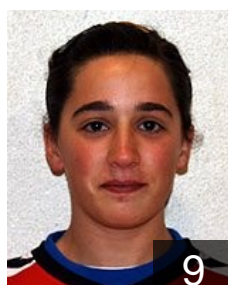

7

 POR

Rosa Filipa

Position: Right Wing
Place of birth: Leiria
Date of birth: 18.07.1993
Height: 164 cm

79

 POR

Santos Isabel

Position: Right Wing
Place of birth: Porto Mos
Date of birth: 08.02.1989
Height: 158 cm

9

 POR

Silva Ana Carolina

Position: Left Back
Place of birth: Nazaré
Date of birth: 19.09.1997
Height: -

43

 POR

Silva Ines

Position: Right Back
Place of birth: Leiria
Date of birth: 10.06.1993
Height: 170 cm