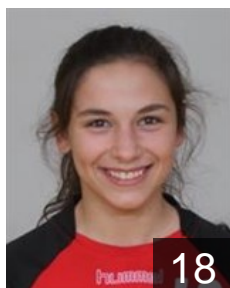

CLUB COMPETITIONS - DELEGATION LIST

Women's European Cup - Cup Winners' Cup 2013/14

 POR Juve Lis - Players

 POR

Bastos Adriana

Position: Right Wing
Place of birth: Leiria
Date of birth: 09.11.1994
Height: 164 cm

10

 POR

Calhelhas Ana

Position: Left Wing
Place of birth: Leiria
Date of birth: 23.08.1993
Height: 160 cm

17

 POR

Cardoso Andreia

Position:
Place of birth: Leiria
Date of birth: 08.11.1995
Height: 164 cm

18

 POR

Chaves Rita

Position:
Place of birth: Coimbra
Date of birth: 24.02.1983
Height: 170 cm

15

 POR

Cordeiro Beatriz

Position: Left Back
Place of birth: Leiria
Date of birth: 04.11.1988
Height: 170 cm

5

 POR

Faria Cristiana

Position: Line Player
Place of birth: Cortes - Leiria
Date of birth: 28.01.1994
Height: 177 cm

29

 POR

Fonseca Ana Maria

Position: Left Wing
Place of birth: Coimbra
Date of birth: 10.12.1995
Height: -