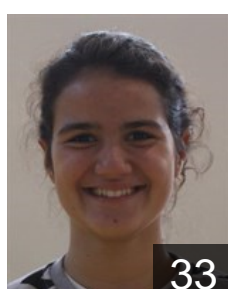

POR

Joao Sofia

Position:
Place of birth: Leiria
Date of birth: 13.06.1995
Height: 175 cm

33