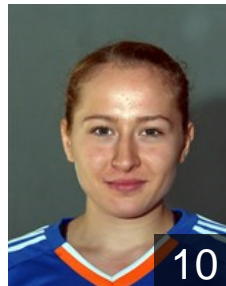

TUR

Yilmaz Buket

Position: Line Player
Place of birth: ISTANBUL
Date of birth: 29.04.1995
Height: -