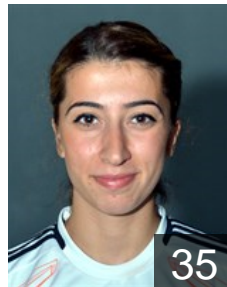

 **TUR**

Atalay Merve

Position: Left Wing
Place of birth: Istanbul
Date of birth: 08.06.1985
Height: 165 cm

 **TUR**

Aydin Tugce

Position: Line Player
Place of birth: ISTANBUL
Date of birth: 15.10.1998
Height: 173 cm

 **TUR**

Beykurt Halime

Position:
Place of birth: Izmir
Date of birth: 10.09.1993
Height: -

 **TUR**

Cetinoglu Ekin

Position: Line Player
Place of birth: istanbul
Date of birth: 17.03.1998
Height: 178 cm

 **TUR**