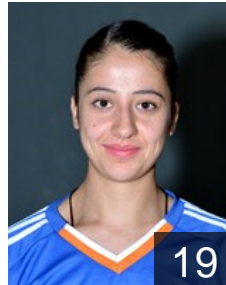

CLUB COMPETITIONS - DELEGATION LIST

Women's European Cup - Cup Winners' Cup 2013/14

 TUR Üsküdar B.S.K. - Players

 TUR

Öztürk Bilgenur

Position: Right Wing
Place of birth: SINOP
Date of birth: 26.06.1999
Height: 165 cm

 TUR

Öztürk Esra

Position: Right Back
Place of birth: eskisehir
Date of birth: 23.04.1988
Height: 171 cm

 TUR

Sakızcan Fatmagül

Position:
Place of birth: manisa
Date of birth: 31.03.1992
Height: -

 TUR

Sasmaz Gamze

Position: Line Player
Place of birth: izmir
Date of birth: 12.03.1993
Height: 172 cm

 TUR

Sönmez Merve

Position:
Place of birth: istanbul
Date of birth: 17.06.1997
Height: 172 cm

 TUR

Tacyildiz Buçe

Position: Left Back
Place of birth: Manisa
Date of birth: 03.01.1992
Height: -