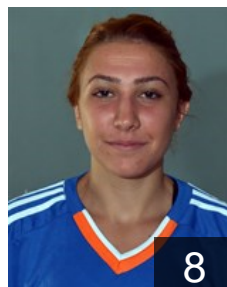

 **TUR**

Beykurt Halime

Position:
Place of birth: Izmir
Date of birth: 10.09.1993
Height: -

 **TUR**

Cetinoglu Ekin

Position: Line Player
Place of birth: istanbul
Date of birth: 17.03.1998
Height: 178 cm

 **TUR**

Durdu Merve

Position:
Place of birth:
Date of birth: 15.04.1996
Height: -

 **TUR**

Ege Esra

Position: Left Back
Place of birth: ISTANBUL
Date of birth: 26.06.1997
Height: 177 cm

 **TUR**

Gülsün Ecem

Position: Left Back
Place of birth: ISTANBUL
Date of birth: 17.11.1995
Height: 176 cm

 **TUR**

Matli Buse

Position: Right Wing
Place of birth: Izmir
Date of birth: 28.11.1994
Height: 164 cm

 **TUR**

Öz Rabia

Position: Right Wing
Place of birth: KASTAMONU
Date of birth: 03.07.1997
Height: 162 cm