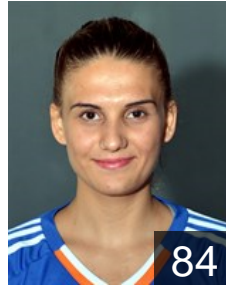

CLUB COMPETITIONS - DELEGATION LIST

Women's European Cup - Cup Winners' Cup 2013/14

 TUR Üsküdar B.S.K. - Players

 TUR

Öztürk Bilgenur

Position: Right Wing
Place of birth: SINOP
Date of birth: 26.06.1999
Height: 165 cm

 TUR

Öztürk Esra

Position: Right Back
Place of birth: eskisehir
Date of birth: 23.04.1988
Height: 171 cm

 TUR

Sakızcan Fatmagül

Position:
Place of birth: manisa
Date of birth: 31.03.1992
Height: -

 TUR

Sasmaz Gamze

Position: Line Player
Place of birth: izmir
Date of birth: 12.03.1993
Height: 172 cm

 TUR

Sönmez Merve

Position:
Place of birth: istanbul
Date of birth: 17.06.1997
Height: 172 cm

 TUR

Tacyildiz Buçe

Position: Left Back
Place of birth: Manisa
Date of birth: 03.01.1992
Height: -