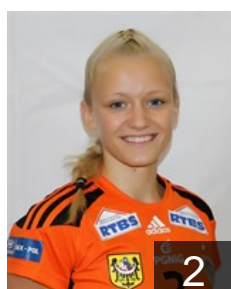

Position: Line Player
Place of birth: Zory
Date of birth: 09.07.1983
Height: 176 cm

CLUB COMPETITIONS - DELEGATION LIST

Women's European Cup - Cup Winners' Cup 2013/14

 POL **KGHM MKS Zagłębie Lubin - Players**

 POL
Piechnik Paulina
Position: Left Back
Place of birth: Warszawa
Date of birth: 19.06.1992
Height: 176 cm

 POL
Piekarz Aneta
Position: Right Wing
Place of birth: Lubin
Date of birth: 22.06.1983
Height: 165 cm