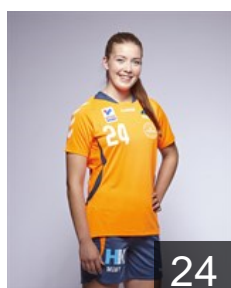

1

 SWE

Helleberg Jessica

Position: Left Wing
Place of birth: Göteborg
Date of birth: 20.02.1986
Height: 173 cm

10

 DEN

Iversen Sarah

Position: Line Player
Place of birth: Lyngby
Date of birth: 10.04.1990
Height: 175 cm

11

 DEN

Johansen Maj Thornoe

Position: Left Back
Place of birth: Odense
Date of birth: 09.11.1987
Height: 184 cm

15

 DEN

Jul Mie

Position: Right Back
Place of birth: Odense
Date of birth: 05.03.1993
Height: 176 cm

24

 DEN

Kristensen Kamilla

Position: Line Player
Place of birth: Birkerød
Date of birth: 02.09.1983
Height: 180 cm

18

 DEN

Kristensen Louise

Position: Right Wing
Place of birth: Skanderborg
Date of birth: 04.09.1992
Height: 173 cm