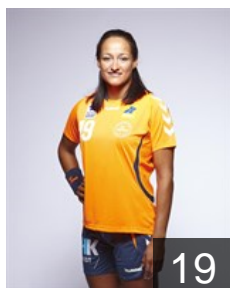

9

 DEN

Norgaard Helle

Position: Line Player
Place of birth: Odense
Date of birth: 17.04.1979
Height: 182 cm

7

CLUB COMPETITIONS - DELEGATION LIST

Women's European Cup - Cup Winners' Cup 2013/14

 DEN Odense Håndbold - Players

 DEN

Offendal Nadia

Position:
Place of birth: Greve
Date of birth: 22.10.1994
Height: -

 NOR

Seglem Siri

Position: Back
Place of birth: Flekkefjord
Date of birth: 30.03.1983
Height: 178 cm

 NED

van der Wissel Pearl

Position:
Place of birth: Leiden
Date of birth: 14.04.1984
Height: 171 cm

 DEN

Vind Ditte

Position:
Place of birth: Odense
Date of birth: 02.01.1994
Height: -

 DEN

Willumsen Nanna

Position: Right Back
Place of birth: Odense
Date of birth: 31.05.1990
Height: 181 cm