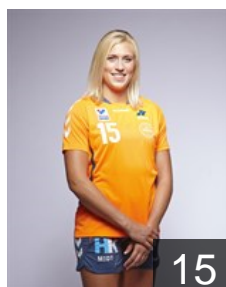

13

 DEN

Dupont Larsen Simone

Position: Left Back
Place of birth: Odense
Date of birth: 12.04.1994
Height: 180 cm

8

 DEN

Greve Cecilie

Position:
Place of birth: Roskilde
Date of birth: 19.01.1992
Height: -

1

 SWE

Helleberg Jessica

Position: Left Wing
Place of birth: Göteborg
Date of birth: 20.02.1986
Height: 173 cm

10

 DEN

Iversen Sarah

Position: Line Player
Place of birth: Lyngby
Date of birth: 10.04.1990
Height: 175 cm

11

 DEN

Johansen Maj Thornoe

Position: Left Back
Place of birth: Odense
Date of birth: 09.11.1987
Height: 184 cm

15

 DEN

Jul Mie

Position: Right Back
Place of birth: Odense
Date of birth: 05.03.1993
Height: 176 cm