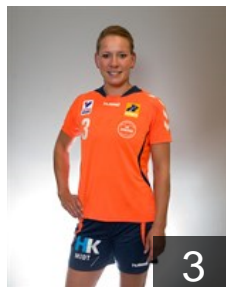

5

 DEN

Lausen-Marcher Katja

Position: Right Wing
Place of birth: Slagelse
Date of birth: 07.10.1992
Height: 169 cm

22

 DEN

Morthensen Ann-Sophie

Position: Right Wing
Place of birth: Vejle
Date of birth: 03.05.1991
Height: 169 cm

9

 DEN

Norgaard Helle

Position: Line Player
Place of birth: Odense
Date of birth: 17.04.1979
Height: 182 cm

7

CLUB COMPETITIONS - DELEGATION LIST

Women's European Cup - Cup Winners' Cup 2013/14

 DEN Odense Håndbold - Players

 DEN

Offendal Nadia

Position:
Place of birth: Greve
Date of birth: 22.10.1994
Height: -

 NOR

Seglem Siri

Position: Back
Place of birth: Flekkefjord
Date of birth: 30.03.1983
Height: 178 cm

 NED

van der Wissel Pearl