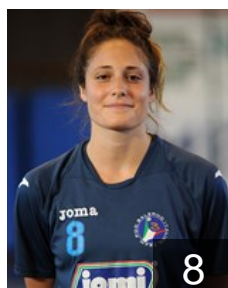

# CLUB COMPETITIONS - DELEGATION LIST

Women's European Cup - Cup Winners' Cup 2013/14

 ITA Jomi Salerno - Players

 ITA  
**Avram Elena Laura**  
Position:  
Place of birth:  
Date of birth: 03.06.1979  
Height: -

 ITA  
**Belotti Maria Amelia**  
Position: Back  
Place of birth:  
Date of birth: 17.11.1988  
Height: -

 ITA  
**Casale Laura**  
Position:  
Place of birth:  
Date of birth: 21.09.1996  
Height: -

 ITA  
**Coppola Antonella**  
Position: Line Player  
Place of birth:  
Date of birth: 26.09.1986  
Height: -

 ITA  
**De Santis Adele**  
Position:  
Place of birth:  
Date of birth: 19.10.1974  
Height: 171 cm

 ITA  
**Diome N'Deye Khady**  
Position: Left Back  
Place of birth:  
Date of birth: 14.04.1991  
Height: -