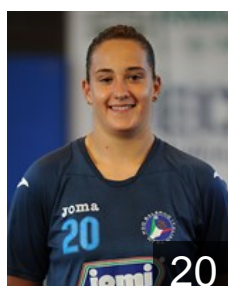

 ITA  
**Belotti Maria Amelia**  
Position: Back  
Place of birth:  
Date of birth: 17.11.1988  
Height: -

 ITA  
**Casale Laura**  
Position:  
Place of birth:  
Date of birth: 21.09.1996  
Height: -

 ITA  
**Coppola Antonella**  
Position: Line Player  
Place of birth:  
Date of birth: 26.09.1986  
Height: -

 ITA  
**De Santis Adele**  
Position:  
Place of birth:  
Date of birth: 19.10.1974  
Height: 171 cm

 ITA  
**Diome N'Deye Khady**  
Position: Left Back  
Place of birth:  
Date of birth: 14.04.1991  
Height: -

 ITA  
**Ettaqui Rafika**  
Position:  
Place of birth:  
Date of birth: 03.09.1989  
Height: -

 ITA  
**Ferrentino Maddalena**  
Position: Line Player  
Place of birth:  
Date of birth: 05.08.1993  
Height: -

 ITA  
**Madella Guendalina**  
Position: Right Wing  
Place of birth:  
Date of birth: 26.09.1991  
Height: 168 cm