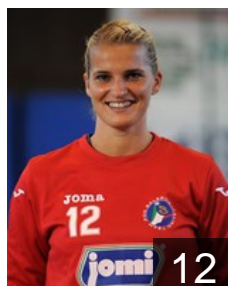

# CLUB COMPETITIONS - DELEGATION LIST

Women's European Cup - Cup Winners' Cup 2013/14

 ITA Jomi Salerno - Players

---

 ITA

**Napoletano Giuseppa**

Position:

Place of birth:

Height: -

 ITA

**Prast Celia**

Position:

Place of birth:

Date of birth: 28.07.1994

Height: -

 ITA

**Pruenster Monika**

Position:

Place of birth:

Date of birth: 22.02.1984

Height: -

 RUS

**Vinyukova Natalia**

Position: Left Back