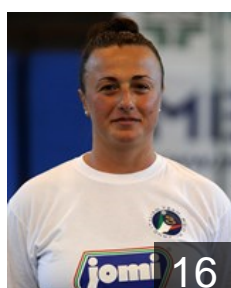

# CLUB COMPETITIONS - DELEGATION LIST

Women's European Cup - Cup Winners' Cup 2013/14

 ITA Jomi Salerno - Players

 ITA  
**Avram Elena Laura**  
Position:  
Place of birth:  
Date of birth: 03.06.1979  
Height: -

 ITA  
**Belotti Maria Amelia**  
Position: Back  
Place of birth:  
Date of birth: 17.11.1988  
Height: -

 ITA  
**Casale Laura**  
Position:  
Place of birth:  
Date of birth: 21.09.1996  
Height: -

 ITA  
**Coppola Antonella**  
Position: Line Player  
Place of birth:  
Date of birth: 26.09.1986  
Height: -