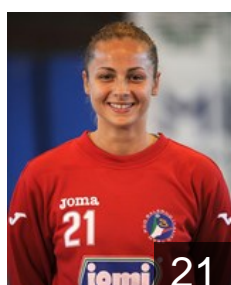

 ITA  
**Belotti Maria Amelia**  
Position: Back  
Place of birth:  
Date of birth: 17.11.1988  
Height: -

 ITA  
**Casale Laura**  
Position:  
Place of birth:  
Date of birth: 21.09.1996  
Height: -

 ITA  
**Coppola Antonella**  
Position: Line Player  
Place of birth:  
Date of birth: 26.09.1986  
Height: -

 ITA  
**De Santis Adele**  
Position:  
Place of birth:  
Date of birth: 19.10.1974  
Height: 171 cm

 ITA  
**Diome N'Deye Khady**  
Position: Left Back  
Place of birth:  
Date of birth: 14.04.1991  
Height: -

 ITA  
**Ettaqui Rafika**  
Position:  
Place of birth:  
Date of birth: 03.09.1989  
Height: -

 ITA  
**Ferrentino Maddalena**  
Position: Line Player  
Place of birth:  
Date of birth: 05.08.1993  
Height: -

 ITA  
**Madella Guendalina**  
Position: Right Wing  
Place of birth:  
Date of birth: 26.09.1991  
Height: 168 cm