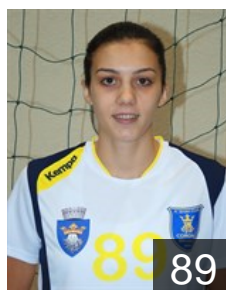

ROU
Zamfir Florina Cristina
Position: Left Back
Place of birth:
Date of birth: 29.09.1989
Height: 184 cm