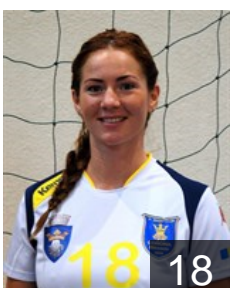

 ROU
Bradeanu Aurelia
Position:
Place of birth: Slatina
Date of birth: 05.05.1979
Height: 180 cm

 ROU
Briscan Mihaela Livia
Position: Right Back
Place of birth: Bals, Olt
Date of birth: 20.02.1985
Height: 178 cm

 ROU
Burghel Marinela Alexandrina
Position: Right Wing
Place of birth: Bacau
Date of birth: 27.10.1989
Height: 170 cm

 ROU
Chiper Laura
Position: Right Wing
Place of birth:
Date of birth: 21.08.1989
Height: -

 ROU
Cirstea Oana Roxana
Position: Left Wing
Place of birth: Craiova
Date of birth: 05.02.1989
Height: 172 cm

 ROU
Dedu Denisa-Stefania
Position:
Place of birth:
Date of birth: 27.09.1994
Height: -

 ROU
Drutu Diana Mihaela
Position: Left Back
Place of birth:
Date of birth: 01.05.1987
Height: 189 cm

 ROU
Hotea Camelia
Position: Left Wing
Place of birth: Baia Mare
Date of birth: 27.10.1984
Height: 175 cm

 ROU
Manda Manuela
Position: Line Player
Place of birth: Caracal
Date of birth: 22.07.1980
Height: 189 cm