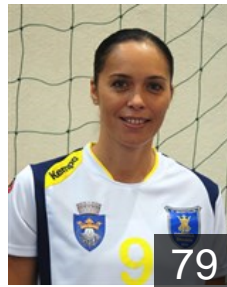

CLUB COMPETITIONS - DELEGATION LIST

Women's European Cup - Cup Winners' Cup 2013/14

 ROU CSM Corona Brasov - Players

 ROU
Apetrei Oana-Valentina
Position: Line Player
Place of birth: Fagaras
Date of birth: 13.11.1985
Height: 174 cm

 ROU
Bradeanu Aurelia
Position:
Place of birth: Slatina
Date of birth: 05.05.1979
Height: 180 cm

 ROU
Briscan Mihaela Livia
Position: Right Back
Place of birth: Bals, Olt
Date of birth: 20.02.1985
Height: 178 cm

 ROU
Burghel Marinela Alexandrina
Position: Right Wing
Place of birth: Bacau
Date of birth: 27.10.1989
Height: 170 cm

 ROU
Chiper Laura
Position: Right Wing
Place of birth:
Date of birth: 21.08.1989
Height: -