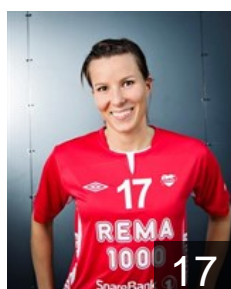

 NOR

Odegaard Ingrid

Position:
Place of birth:
Date of birth: 01.03.1983
Height: 180 cm

 NOR

Pedersen Andrea Austmo

Position:
Place of birth: Trondheim
Date of birth: 19.04.1994
Height: -

CLUB COMPETITIONS - DELEGATION LIST

Women's European Cup - Cup Winners' Cup 2013/14

 NOR *Byåsen Håndball Elite - Players*

 NOR

Pedersen Terese

Position:
Place of birth: Sandefjord
Date of birth: 27.04.1980
Height: 183 cm

 NOR

Saeterhaug Siv

Position: Line Player
Place of birth: Trondheim
Date of birth: 05.02.1972
Height: 172 cm

 NOR

Svestad Inga Berit

Position: Right Wing
Place of birth: Åndalsnes
Date of birth: 28.06.1985
Height: 170 cm

 CRO

Tomac Marta

Position:
Place of birth: Trondheim
Date of birth: 20.09.1990
Height: 180 cm