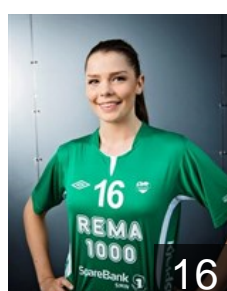

Position:
Place of birth: Trondheim
Date of birth: 31.08.1993
Height: 172 cm

 NOR

Herrem Camilla

Position: Left Wing
Place of birth: Sola
Date of birth: 08.10.1986
Height: 166 cm

 NOR

Holstad Astrid

Position: Right Wing
Place of birth: Trondheim
Date of birth: 21.08.1994
Height: 175 cm

 NOR

Jacobsen Marit Røsberg

Position: Right Wing
Place of birth: Narvik
Date of birth: 25.02.1994
Height: -

 NOR

Nostvold Tonje

Position: Right Back
Place of birth: Stavanger
Date of birth: 07.05.1985
Height: 178 cm

 NOR

Odegaard Ingrid

Position:
Place of birth:
Date of birth: 01.03.1983
Height: 180 cm

 NOR

Pedersen Andrea Austmo

Position:
Place of birth: Trondheim
Date of birth: 19.04.1994
Height: -

CLUB COMPETITIONS - DELEGATION LIST