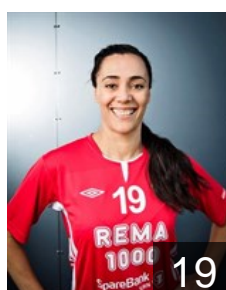

 NOR

Odegaard Ingrid

Position:
Place of birth:
Date of birth: 01.03.1983
Height: 180 cm

 NOR

Pedersen Andrea Austmo

Position:
Place of birth: Trondheim
Date of birth: 19.04.1994
Height: -

CLUB COMPETITIONS - DELEGATION LIST

Women's European Cup - Cup Winners' Cup 2013/14

 NOR *Byåsen Håndball Elite - Players*

 NOR

Pedersen Terese

Position:
Place of birth: Sandefjord
Date of birth: 27.04.1980
Height: 183 cm

 NOR

Saeterhaug Siv

Position: Line Player
Place of birth: Trondheim
Date of birth: 05.02.1972
Height: 172 cm

 NOR

Svestad Inga Berit

Position: Right Wing
Place of birth: Åndalsnes
Date of birth: 28.06.1985
Height: 170 cm

 CRO

Tomac Marta

Position:
Place of birth: Trondheim
Date of birth: 20.09.1990
Height: 180 cm

 CRO

Tomac Teodora

Position:
Place of birth: Trondheim
Date of birth: 24.10.1988
Height: 174 cm

 NOR

Toumi Raja

Position: Left Back
Place of birth: Tunisia
Date of birth: 03.04.1978
Height: 180 cm

 NOR

Venn Kristin