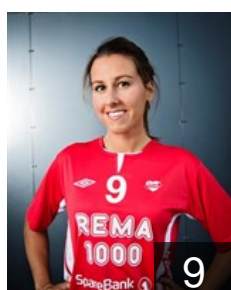

Women's European Cup - Cup Winners' Cup 2013/14

 NOR *Byåsen Håndball Elite - Players*

 NOR

Pedersen Terese

Position:
Place of birth: Sandefjord
Date of birth: 27.04.1980
Height: 183 cm

 NOR

Saeterhaug Siv

Position: Line Player
Place of birth: Trondheim
Date of birth: 05.02.1972
Height: 172 cm

 NOR

Svestad Inga Berit

Position: Right Wing
Place of birth: Åndalsnes
Date of birth: 28.06.1985
Height: 170 cm

 CRO

Tomac Marta

Position:
Place of birth: Trondheim
Date of birth: 20.09.1990
Height: 180 cm

 CRO

Tomac Teodora

Position:
Place of birth: Trondheim
Date of birth: 24.10.1988
Height: 174 cm

 NOR

Toumi Raja

Position: Left Back
Place of birth: Tunisia
Date of birth: 03.04.1978
Height: 180 cm

 NOR

Venn Kristin