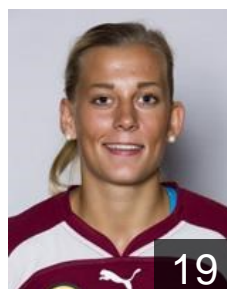

Engdahl Ebba

Position:
Place of birth: Lund
Date of birth: 29.10.1991
Height: -

13

SWE

Friberg Emma

Position:
Place of birth: Lund
Date of birth: 21.12.1992
Height: 174 cm

1

SWE