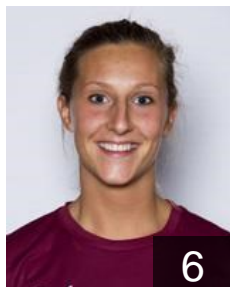

Lagerquist Anna

Position: Line Player
Place of birth: Lund
Date of birth: 16.10.1993
Height: 174 cm

14

SWE

Lundin Elin

Position:
Place of birth: Lund
Date of birth: 23.04.1990
Height: 166 cm

20

SWE

Lundqvist Tilda

Position:
Place of birth: Lund
Date of birth: 25.08.1996
Height: -

21

CLUB COMPETITIONS - DELEGATION LIST

Women's European Cup - Cup Winners' Cup 2013/14

 SWE Lugi - Players

 SWE

Monti Danielsson Clara

Position: Line Player

Place of birth: Lund

Date of birth: 30.01.1992

Height: 176 cm

 SWE

Olsson Anna

Position: Left Back

Place of birth: Karlshamn