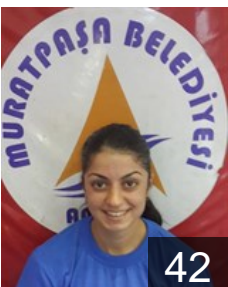

TUR
Karakoc Meral
Position:
Place of birth: Konya
Date of birth: 13.10.1991
Height: 174 cm