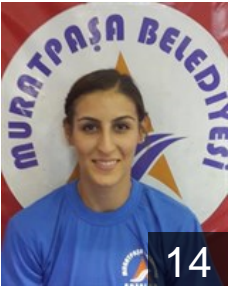

# CLUB COMPETITIONS - DELEGATION LIST

Women's European Cup - Cup Winners' Cup 2013/14

TUR Muratpaşa Belediyesi SK - Players

TUR  
**Akgün Nurceren**  
Position: Left Wing  
Place of birth: Antalya  
Date of birth: 20.06.1992  
Height: 179 cm

TUR  
**Ay Fatma**  
Position:  
Place of birth: Afyon Karahisar  
Date of birth: 01.05.1992  
Height: 175 cm

TUR  
**Binmis Ayse**  
Position: Left Back  
Place of birth: diyarbakir  
Date of birth: 12.03.1999  
Height: 172 cm

UKR  
**Chumak Kateryna**  
Position: Right Wing  
Place of birth: kiev  
Date of birth: 07.12.1988  
Height: 173 cm

TUR  
**Gören Hatice**  
Position:  
Place of birth: gaziantep  
Date of birth: 21.05.1995  
Height: 165 cm