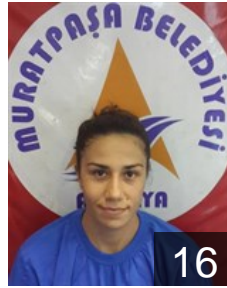

# CLUB COMPETITIONS - DELEGATION LIST

Women's European Cup - Cup Winners' Cup 2013/14

TUR Muratpaşa Belediyesi SK - Players

TUR  
**Akgün Nurceren**  
Position: Left Wing  
Place of birth: Antalya  
Date of birth: 20.06.1992  
Height: 179 cm

TUR  
**Ay Fatma**  
Position:  
Place of birth: Afyon Karahisar  
Date of birth: 01.05.1992  
Height: 175 cm

TUR  
**Binmis Ayse**  
Position: Left Back  
Place of birth: diyarbakir  
Date of birth: 12.03.1999  
Height: 172 cm

UKR  
**Chumak Kateryna**  
Position: Right Wing  
Place of birth: kiev  
Date of birth: 07.12.1988  
Height: 173 cm

TUR  
**Gören Hatice**  
Position:  
Place of birth: gaziantep  
Date of birth: 21.05.1995  
Height: 165 cm