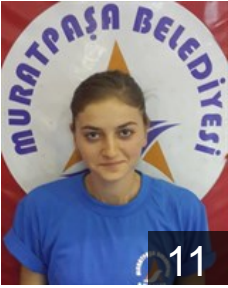

## Tinkaoglu Derya

Position:  
Place of birth: kastamonu  
Date of birth: 03.04.1988  
Height: 178 cm

 TUR

## Tut Secil

Position: Line Player  
Place of birth:  
Date of birth: 08.08.1991  
Height: 174 cm

 TUR