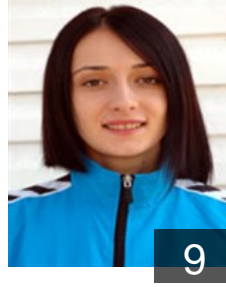

TUR

Tut Secil

Position: Line Player
Place of birth:
Date of birth: 08.08.1991
Height: 174 cm