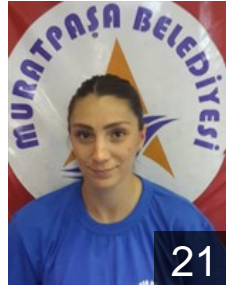

TUR

Yilmaz Betül

Position: Left Back
Place of birth: gebze
Date of birth: 31.10.1988
Height: 178 cm