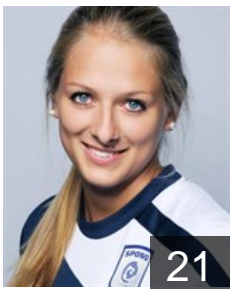

## Arnet Patricia

Position: Left Wing  
Place of birth: Kriens  
Date of birth: 26.08.1991  
Height: 170 cm

SUI

## Brunner Monika

Position: Left Back  
Place of birth: SUI  
Date of birth: 10.01.1988  
Height: 175 cm

SUI