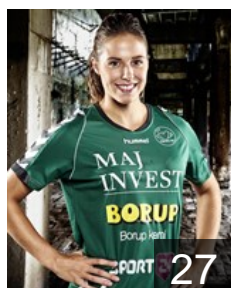

CLUB COMPETITIONS - DELEGATION LIST

Women's European Cup - Cup Winners' Cup 2013/14

 DEN Viborg HK - Players

 DEN
Burgaard Louise Katharina

Position: Right Back
Place of birth: Esbjerg
Date of birth: 17.10.1992
Height: 178 cm

 TUN
Chebbah Mouna

Position:
Place of birth: Mahdia
Date of birth: 08.07.1982
Height: 165 cm

 SRB
Damjanovic Sanja

Position: Left Back
Place of birth: Beograd
Date of birth: 25.05.1987
Height: 181 cm

 FRA
Darleux Cleopatre

Position:
Place of birth: Mulhouse
Date of birth: 01.07.1989
Height: 176 cm

 DEN
Fisker Maria

Position: Left Wing
Place of birth: Favrskov
Date of birth: 03.10.1990
Height: 170 cm

 NOR
Frafjord Marit Malm