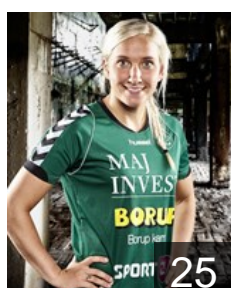

CLUB COMPETITIONS - DELEGATION LIST

Women's European Cup - Cup Winners' Cup 2013/14

 DEN Viborg HK - Players

 DEN
Burgaard Louise Katharina

Position: Right Back
Place of birth: Esbjerg
Date of birth: 17.10.1992
Height: 178 cm

 TUN
Chebbah Mouna

Position:
Place of birth: Mahdia
Date of birth: 08.07.1982
Height: 165 cm

 SRB
Damjanovic Sanja

Position: Left Back
Place of birth: Beograd
Date of birth: 25.05.1987
Height: 181 cm

 FRA
Darleux Cleopatre

Position:
Place of birth: Mulhouse
Date of birth: 01.07.1989
Height: 176 cm

 DEN
Fisker Maria

Position: Left Wing
Place of birth: Favrskov
Date of birth: 03.10.1990
Height: 170 cm

 NOR
Frafjord Marit Malm