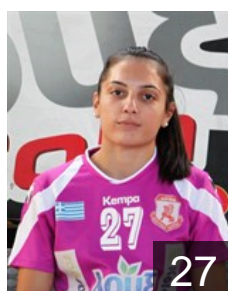

 MKD
Mrkik Savica
Position: Left Back
Place of birth: Veles
Date of birth: 26.09.1991
Height: 183 cm

CLUB COMPETITIONS - DELEGATION LIST

Women's European Cup - EHF Cup 2013/14

 GRE A.C. Loux Patras - Players

 GRE
Papadopoulou Anastasia

Position:
Place of birth: Patras
Date of birth: 05.12.1996
Height: 172 cm

 GRE
Pavlou Stefania Evelina

Position: Left Wing
Place of birth: Patras
Date of birth: 27.12.1997
Height: 167 cm

 GRE
Politi Anastasia

Position: Line Player
Place of birth: Patras
Date of birth: 26.02.1998
Height: 173 cm

 GRE
Rosi Dimitra

Position: Left Wing
Place of birth: Patras
Date of birth: 27.10.1994
Height: 164 cm