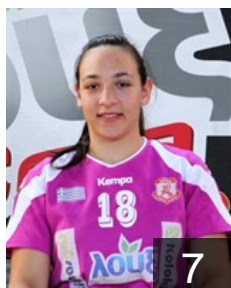

CLUB COMPETITIONS - DELEGATION LIST

Women's European Cup - EHF Cup 2013/14

 GRE A.C. Loux Patras - Players

 GRE
Angelopoulou Maria
Position: Left Back
Place of birth: Patras
Date of birth: 29.08.1996
Height: 184 cm

 GRE
Apostolopoulou Alexandra
Position:
Place of birth: Patras
Date of birth: 05.01.1994
Height: 165 cm

 GRE
Chala Chrysoula
Position: Line Player
Place of birth: Patras
Date of birth: 27.05.1996
Height: 172 cm

 GRE
Chatziparasidou Maria
Position:
Place of birth: Giannitsa
Date of birth: 06.06.1995
Height: 164 cm

 GRE
Giannaki Vasiliki
Position: Left Back
Place of birth: Patras
Date of birth: 13.01.1998
Height: 178 cm