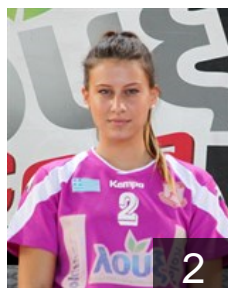

CLUB COMPETITIONS - DELEGATION LIST

Women's European Cup - EHF Cup 2013/14

 GRE A.C. Loux Patras - Players

 GRE
Angelopoulou Maria
Position: Left Back
Place of birth: Patras
Date of birth: 29.08.1996
Height: 184 cm

 GRE
Apostolopoulou Alexandra
Position:
Place of birth: Patras
Date of birth: 05.01.1994
Height: 165 cm

 GRE
Chala Chrysoula
Position: Line Player
Place of birth: Patras
Date of birth: 27.05.1996
Height: 172 cm

 GRE
Chatziparasidou Maria
Position:
Place of birth: Giannitsa
Date of birth: 06.06.1995
Height: 164 cm

 GRE
Giannaki Vasiliki
Position: Left Back
Place of birth: Patras
Date of birth: 13.01.1998
Height: 178 cm