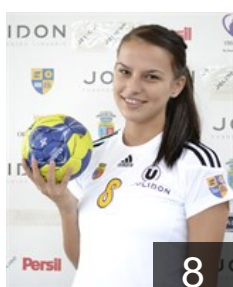

 ROU
Boian Cristina Diana
Position: Right Wing
Place of birth: Bistrita
Date of birth: 28.04.1994
Height: -

 ROU
Chintoan Florina Maria
Position: Line Player
Place of birth: Cluj Napoca
Date of birth: 06.12.1985
Height: 178 cm

 ROU
Cirjan Roxana
Position: Line Player
Place of birth: Timisoara
Date of birth: 28.09.1994
Height: -

 ROU
Enache Cristina
Position:
Place of birth: Focsani
Date of birth: 01.05.1994
Height: -

 ROU
Florea Stefania
Position: Right Wing
Place of birth: Iasi
Date of birth: 01.02.1992
Height: 171 cm

 ROU
Ivan Irina
Position: Left Back
Place of birth: Suceava
Date of birth: 06.03.1992
Height: 185 cm

 ROU
Laslo Cristina
Position: Right Back
Place of birth: Cluj-Napoca
Date of birth: 10.04.1996
Height: 178 cm

 ROU
Lup Alexandra
Position:
Place of birth: Bistrita
Date of birth: 01.06.1994
Height: 183 cm

 ROU
Mazarean Ana Maria
Position:
Place of birth: Iasi
Date of birth: 04.02.1993
Height: 180 cm

 ROU
Mihai Raluca Elena
Position: Left Wing
Place of birth: Baia Mare
Date of birth: 18.10.1986
Height: 174 cm