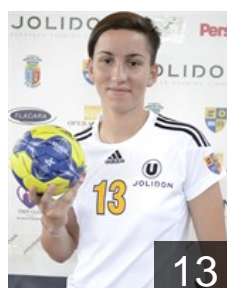

 ROU
Boian Cristina Diana
Position: Right Wing
Place of birth: Bistrita
Date of birth: 28.04.1994
Height: -

 ROU
Chintoan Florina Maria
Position: Line Player
Place of birth: Cluj Napoca
Date of birth: 06.12.1985
Height: 178 cm

 ROU
Cirjan Roxana
Position: Line Player
Place of birth: Timisoara
Date of birth: 28.09.1994
Height: -

 ROU
Enache Cristina
Position:
Place of birth: Focsani
Date of birth: 01.05.1994
Height: -

 ROU
Florea Stefania
Position: Right Wing
Place of birth: Iasi
Date of birth: 01.02.1992
Height: 171 cm

 ROU
Ivan Irina
Position: Left Back
Place of birth: Suceava
Date of birth: 06.03.1992
Height: 185 cm

 ROU
Laslo Cristina
Position: Right Back
Place of birth: Cluj-Napoca
Date of birth: 10.04.1996
Height: 178 cm