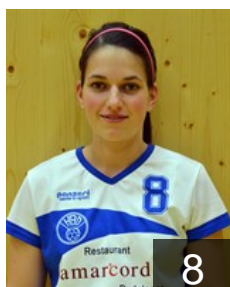

 LUX
Mockel Joy

Position: Right Wing
Place of birth: Luxembourg
Date of birth: 23.09.1997
Height: 167 cm

 ROU
Saftoiu Sanduta A.

Position:
Place of birth: Timisoara
Date of birth: 21.01.1983
Height: 180 cm

 LUX
Schaffener Claudine

Position: Left Wing
Place of birth: Luxembourg
Date of birth: 14.07.1992
Height: 165 cm

 LUX
Scheuer Lisa

Position: Line Player
Place of birth: Niedercorn
Date of birth: 01.09.1995
Height: 173 cm