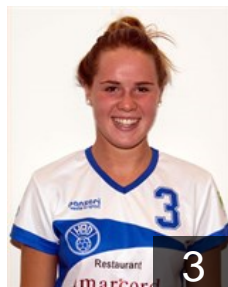

 FRA

Lemoussi Nora

Position: Right Back
Place of birth: Metz
Date of birth: 02.06.1985
Height: 168 cm

 LUX

Lisarelli Mara

Position: Right Wing
Place of birth: Dudelange
Date of birth: 08.11.1989
Height: 172 cm

CLUB COMPETITIONS - DELEGATION LIST

Women's European Cup - EHF Cup 2013/14

 LUX HB Dudelange - Players

 LUX
Mattiussi Lisa Carine Alberta

Position: Right Wing
Place of birth: Dudelange
Date of birth: 19.04.1998
Height: 177 cm

 LUX
Mockel Joy

Position: Right Wing
Place of birth: Luxembourg
Date of birth: 23.09.1997
Height: 167 cm

 ROU
Saftoiu Sanduta A.

Position:
Place of birth: Timisoara
Date of birth: 21.01.1983
Height: 180 cm

 LUX
Schaffener Claudine

Position: Left Wing
Place of birth: Luxembourg
Date of birth: 14.07.1992
Height: 165 cm

 LUX
Scheuer Lisa

Position: Line Player
Place of birth: Niedercorn
Date of birth: 01.09.1995
Height: 173 cm