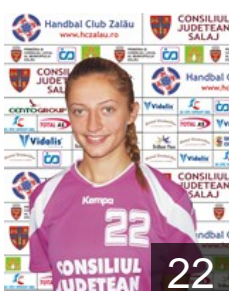

 ROU  
**Pera Lorena Elena**  
Position: Left Back  
Place of birth: Pitesti  
Date of birth: 03.08.1987  
Height: 180 cm

# CLUB COMPETITIONS - DELEGATION LIST

Women's European Cup - EHF Cup 2013/14

 **ROU** H.C. Zalău - Players

 **ROU**

**Pinte Crina Elena**

Position: Line Player  
Place of birth: Podu Turcului  
Date of birth: 03.04.1990  
Height: 186 cm

 **ROU**

**Pop Andrada Lorena**

Position: Left Wing  
Place of birth: Zalău  
Date of birth: 06.09.1993  
Height: 167 cm

 **ROU**

**Prodan Madalina Maria**

Position: Left Back  
Place of birth:  
Date of birth: 18.11.1994  
Height: -