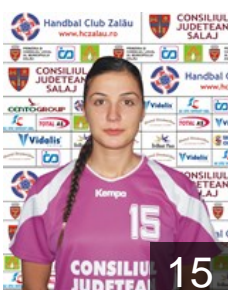

# CLUB COMPETITIONS - DELEGATION LIST

Women's European Cup - EHF Cup 2013/14

 ROU H.C. Zalau - Players

 ROU  
**Badita Elena Carmina**  
Position:  
Place of birth: Ramnicu Valcea  
Date of birth: 05.04.1989  
Height: 170 cm

 ROU  
**Bardac Maria Valentina**  
Position:  
Place of birth:  
Date of birth: 07.06.1988  
Height: -

 ROU  
**Bese Aurica Valeria**  
Position: Left Back  
Place of birth: Bistrita Nasaud  
Date of birth: 16.12.1979  
Height: 187 cm

 ROU  
**Buruian Bianca Diana**  
Position: Left Wing  
Place of birth:  
Date of birth: 07.08.1994  
Height: -

 ROU  
**Cicic Marina Eliza**  
Position: Right Wing  
Place of birth:  
Date of birth: 29.12.1994  
Height: -

 ROU  
**Ciobanu Florica Viorica**  
Position: Right Back  
Place of birth: Slatina  
Date of birth: 25.01.1992  
Height: 178 cm

 ROU  
**Ciuciulete Andreia Georgiana**  
Position: Line Player  
Place of birth: Bailesti  
Date of birth: 23.04.1987  
Height: 175 cm