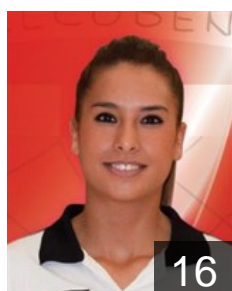

ESP
Carrera Fernandez Estela
Position:
Place of birth: Elda
Date of birth: 08.10.1991
Height: 165 cm