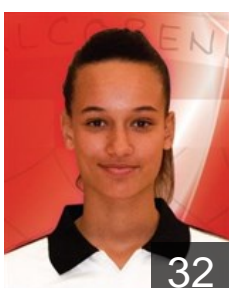

## Prieto Cordero Ruth

Position:  
Place of birth: Madrid  
Date of birth: 28.06.1995  
Height: 164 cm

18

 **ESP**

## Prieto Cordero Saray

Position:  
Place of birth: Madrid  
Date of birth: 10.03.1989  
Height: 161 cm

10

 **ESP**