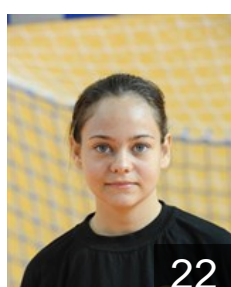

GRE
Vasileiadou Vasiliki
Position:
Place of birth: Thessaloniki
Date of birth: 04.08.1996
Height: 168 cm