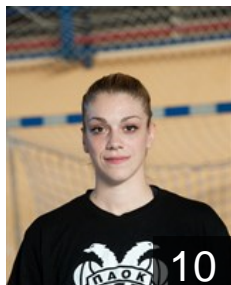

CLUB COMPETITIONS - DELEGATION LIST

Women's European Cup - EHF Cup 2013/14

 GRE A.C. PAOK - Players

 GRE

Anthitsi Christina

Position: Line Player
Place of birth: VEROIA
Date of birth: 20.11.1991
Height: 182 cm

 GRE

Bimpa Georgia

Position: Right Wing
Place of birth: PTOLEMAIDA
Date of birth: 15.06.1985
Height: 165 cm

 GRE

Chatzi Venetia

Position: Line Player
Place of birth: FLORINA
Date of birth: 01.05.1991
Height: 179 cm

 SRB

Djeric Sladana

Position:
Place of birth: Zajecar
Date of birth: 17.02.1977
Height: 178 cm

 GRE

Eleftheriadou Efthimia

Position: Right Wing
Place of birth: Drama
Date of birth: 09.06.1995
Height: 163 cm