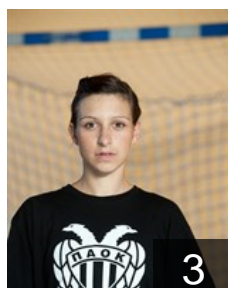

Position: Right Back
Place of birth: Ioannina
Date of birth: 15.08.1989
Height: 169 cm

CLUB COMPETITIONS - DELEGATION LIST

Women's European Cup - EHF Cup 2013/14

 GRE A.C. PAOK - Players

 GRE
Papadopoulou Maria
Position:
Place of birth: Veroia
Date of birth: 08.08.1979
Height: 167 cm