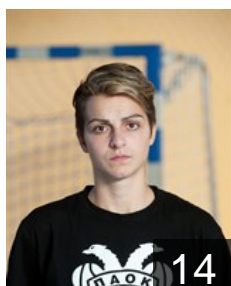

 GRE

Karsanidou Kyriaki

Position:
Place of birth: Veroia
Date of birth: 25.02.1993
Height: -

 GRE

Kavazopoulou Christina

Position:
Place of birth: Thessaloniki
Date of birth: 13.09.1998
Height: 170 cm

 GRE

Mastaka Elisavet

Position: Line Player
Place of birth: Thessaloniki
Date of birth: 28.03.1988
Height: 174 cm

 GRE

Mournou Eleni

Position: Left Back
Place of birth: Veroia
Date of birth: 31.07.1994
Height: -

 GRE

Noula Myrto Maria