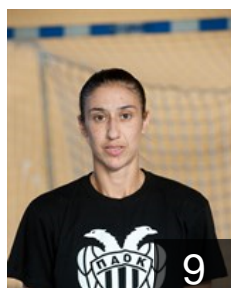

CLUB COMPETITIONS - DELEGATION LIST

Women's European Cup - EHF Cup 2013/14

GRE A.C. PAOK - Players

GRE
Papadopoulou Maria
Position:
Place of birth: Veroia
Date of birth: 08.08.1979
Height: 167 cm