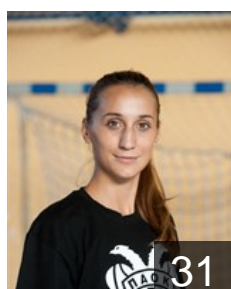

Position: Right Back
Place of birth: Ioannina
Date of birth: 15.08.1989
Height: 169 cm

CLUB COMPETITIONS - DELEGATION LIST

Women's European Cup - EHF Cup 2013/14

 GRE A.C. PAOK - Players

 GRE
Papadopoulou Maria
Position:
Place of birth: Veroia
Date of birth: 08.08.1979
Height: 167 cm

 GRE
Papavasileiou Anastasia
Position: Left Wing
Place of birth: Kastoria
Date of birth: 12.06.1991
Height: 164 cm

 GRE
Papazoglou Eirini
Position: Left Back
Place of birth: Thessaloniki
Date of birth: 05.05.1989
Height: 181 cm