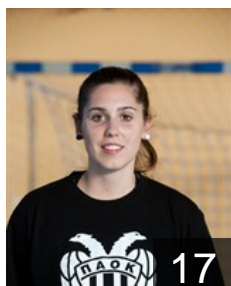

CLUB COMPETITIONS - DELEGATION LIST

Women's European Cup - EHF Cup 2013/14

 GRE A.C. PAOK - Players

 GRE

Anthitsi Christina

Position: Line Player
Place of birth: VEROIA
Date of birth: 20.11.1991
Height: 182 cm

 GRE

Bimpa Georgia

Position: Right Wing
Place of birth: PTOLEMAIDA
Date of birth: 15.06.1985
Height: 165 cm

 GRE

Chatzi Venetia

Position: Line Player
Place of birth: FLORINA
Date of birth: 01.05.1991
Height: 179 cm

 SRB

Djeric Sladana

Position:
Place of birth: Zajecar
Date of birth: 17.02.1977
Height: 178 cm

 GRE

Eleftheriadou Efthimia

Position: Right Wing
Place of birth: Drama
Date of birth: 09.06.1995
Height: 163 cm