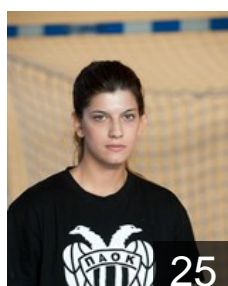

 GRE

Ioannidou Konstantina

Position: Left Wing
Place of birth: THESSALONIKI
Date of birth: 06.03.1992
Height: 162 cm

 GRE

Kakouti Despoina

Position: Right Back
Place of birth: Thessaloniki
Date of birth: 01.05.1996
Height: 170 cm

 GRE

Karsanidou Kyriaki

Position:
Place of birth: Veroia
Date of birth: 25.02.1993
Height: -

 GRE

Kavazopoulou Christina

Position:
Place of birth: Thessaloniki
Date of birth: 13.09.1998
Height: 170 cm

 GRE

Mastaka Elisavet