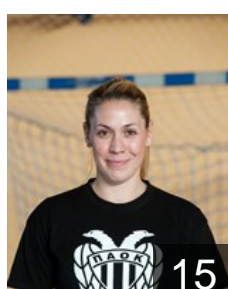

 GRE
Pavlidou Konstantina
Position: Right Wing
Place of birth: VEROIA
Date of birth: 01.02.1994
Height: 163 cm

 GRE
Prokopidou Eleni
Position: Left Wing
Place of birth: TIFLIDA
Date of birth: 22.11.1990
Height: 168 cm

 GRE
Selemidou Danai
Position:
Place of birth: Thessaloniki
Date of birth: 09.02.1999
Height: 160 cm

 GRE
Staikou Stavroula
Position:
Place of birth: Thessaloniki
Date of birth: 26.08.1981
Height: 165 cm