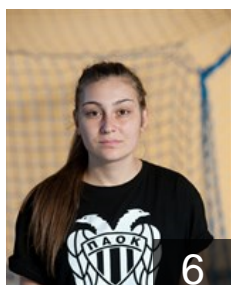

 GRE

Bimpa Georgia

Position: Right Wing
Place of birth: PTOLEMAIDA
Date of birth: 15.06.1985
Height: 165 cm

 GRE

Chatzi Venetia

Position: Line Player
Place of birth: FLORINA
Date of birth: 01.05.1991
Height: 179 cm

 SRB

Djeric Sladana

Position:
Place of birth: Zajecar
Date of birth: 17.02.1977
Height: 178 cm

 GRE

Eleftheriadou Efthimia

Position: Right Wing
Place of birth: Drama
Date of birth: 09.06.1995
Height: 163 cm