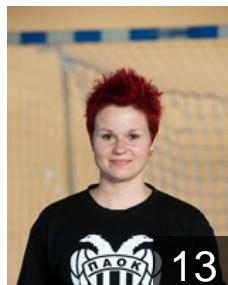

CLUB COMPETITIONS - DELEGATION LIST

Women's European Cup - EHF Cup 2013/14

 GRE A.C. PAOK - Players

 GRE

Anthitsi Christina

Position: Line Player
Place of birth: VEROIA
Date of birth: 20.11.1991
Height: 182 cm

 GRE

Bimpa Georgia

Position: Right Wing
Place of birth: PTOLEMAIDA
Date of birth: 15.06.1985
Height: 165 cm

 GRE

Chatzi Venetia

Position: Line Player
Place of birth: FLORINA
Date of birth: 01.05.1991
Height: 179 cm

 SRB

Djeric Sladana

Position:
Place of birth: Zajecar
Date of birth: 17.02.1977
Height: 178 cm

 GRE

Eleftheriadou Efthimia

Position: Right Wing
Place of birth: Drama
Date of birth: 09.06.1995
Height: 163 cm