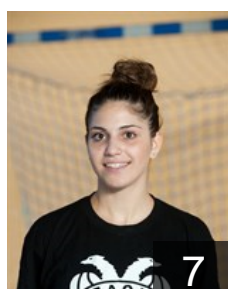

GRE
Pavlidou Konstantina
Position: Right Wing
Place of birth: VEROIA
Date of birth: 01.02.1994
Height: 163 cm