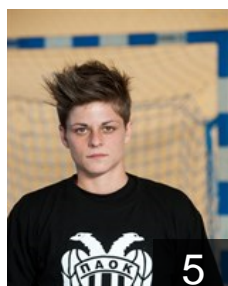

GRE

Noula Myrto Maria

Position: Right Back
Place of birth: Ioannina
Date of birth: 15.08.1989
Height: 169 cm