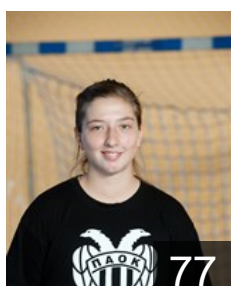

 GRE

Bimpa Georgia

Position: Right Wing
Place of birth: PTOLEMAIDA
Date of birth: 15.06.1985
Height: 165 cm

 GRE

Chatzi Venetia

Position: Line Player
Place of birth: FLORINA
Date of birth: 01.05.1991
Height: 179 cm

 SRB

Djeric Sladana

Position:
Place of birth: Zajecar
Date of birth: 17.02.1977
Height: 178 cm

 GRE

Eleftheriadou Efthimia

Position: Right Wing
Place of birth: Drama
Date of birth: 09.06.1995
Height: 163 cm

 GRE

Ioannidou Konstantina

Position: Left Wing
Place of birth: THESSALONIKI
Date of birth: 06.03.1992
Height: 162 cm

 GRE

Kakouti Despoina

Position: Right Back
Place of birth: Thessaloniki
Date of birth: 01.05.1996
Height: 170 cm