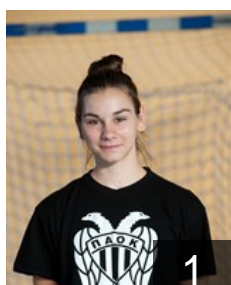

 SRB

Djeric Sladana

Position:
Place of birth: Zajecar
Date of birth: 17.02.1977
Height: 178 cm

 GRE

Eleftheriadou Efthimia

Position: Right Wing
Place of birth: Drama
Date of birth: 09.06.1995
Height: 163 cm

 GRE

Ioannidou Konstantina

Position: Left Wing
Place of birth: THESSALONIKI
Date of birth: 06.03.1992
Height: 162 cm

 GRE

Kakouti Despoina

Position: Right Back
Place of birth: Thessaloniki
Date of birth: 01.05.1996
Height: 170 cm

 GRE

Karsanidou Kyriaki

Position:
Place of birth: Veroia
Date of birth: 25.02.1993
Height: -

 GRE

Kavazopoulou Christina

Position:
Place of birth: Thessaloniki
Date of birth: 13.09.1998
Height: 170 cm

 GRE

Mastaka Elisavet