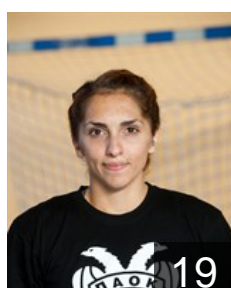

GRE
Prokopidou Eleni
Position: Left Wing
Place of birth: TIFLIDA
Date of birth: 22.11.1990
Height: 168 cm