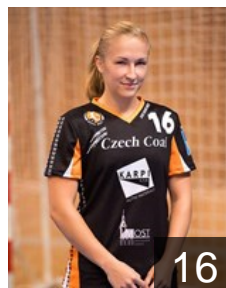

CZE

Vyslouzilova Kamila

Position: Left Wing
Place of birth: Most
Date of birth: 10.08.1990
Height: 165 cm