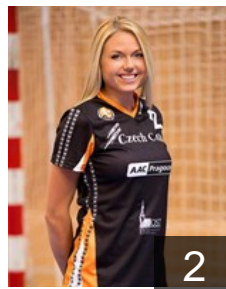

CZE

Vankova Edita

Position: Right Back
Place of birth: Praha
Date of birth: 11.03.1990
Height: 180 cm