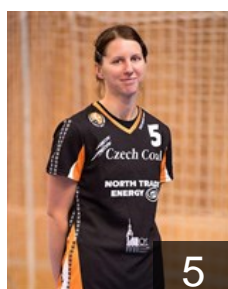

 CZE
Dvorakova Katerina
Position: Right Wing
Place of birth: Most
Date of birth: 02.07.1984
Height: 176 cm

 CZE
Janouskova Michaela
Position: Right Wing
Place of birth: Plzen
Date of birth: 21.11.1992
Height: 173 cm