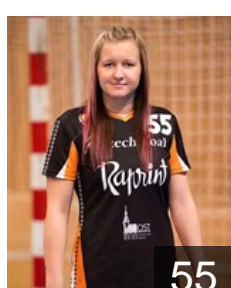

CZE
Ruckova Petra
Position:
Place of birth: Roznov pod
Date of birth: 08.02.1989
Height: 174 cm