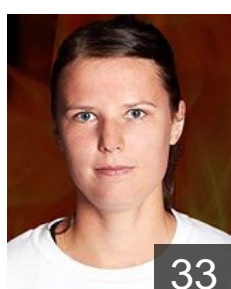

CZE
Machova Nikola
Position:
Place of birth: Most
Date of birth: 05.12.1986
Height: 178 cm