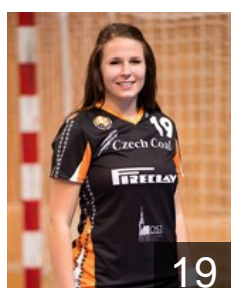

CZE
Janouskova Michaela
Position: Right Wing
Place of birth: Plzen
Date of birth: 21.11.1992
Height: 173 cm