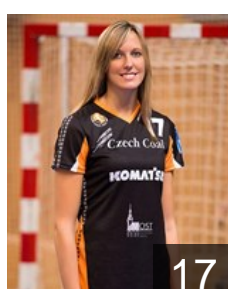

 CZE
Dvorakova Katerina
Position: Right Wing
Place of birth: Most
Date of birth: 02.07.1984
Height: 176 cm

 CZE
Janouskova Michaela
Position: Right Wing
Place of birth: Plzen
Date of birth: 21.11.1992
Height: 173 cm

 CZE
Jerabkova Marketa
Position: Left Back
Place of birth: Plzen
Date of birth: 08.02.1996
Height: -

 CZE
Machova Nikola
Position:
Place of birth: Most
Date of birth: 05.12.1986
Height: 178 cm

 CZE
Martinkova Hana
Position: Left Back
Place of birth: Most
Date of birth: 16.09.1985
Height: 190 cm