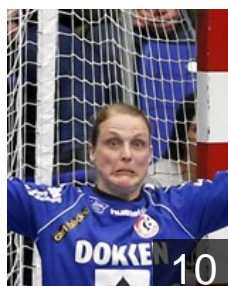

DEN

Sandfeld Krogsgaard Rikke

Position: Line Player
Place of birth: Esbjerg
Date of birth: 22.03.1994
Height: 178 cm

NOR

Sando Emliy Stang

Position:
Place of birth: Tønsberg
Date of birth: 08.03.1989
Height: 180 cm