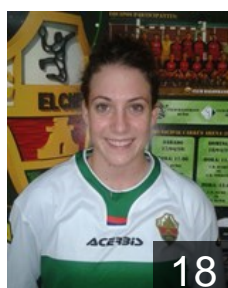

 ESP  
**Musons Gimeno Ivet**  
Position: Left Back  
Place of birth: Sant Quirze del  
Date of birth: 17.06.1992  
Height: 169 cm

 ESP  
**Pardines Ruiz Maria**  
Position: Line Player  
Place of birth: Elche  
Date of birth: 12.03.1996  
Height: 170 cm

 ESP  
**Pi Sola Anna**  
Position: Line Player  
Place of birth: Granollers  
Date of birth: 26.12.1987  
Height: 175 cm

 CRO  
**Popovic Marija**  
Position: Line Player  
Place of birth: Nasice  
Date of birth: 07.01.1980  
Height: 184 cm

 ESP  
**Requena Lopez Alicia**  
Position:  
Place of birth: Elda  
Date of birth: 26.07.1994  
Height: 165 cm

 ESP  
**Rodriguez Machado Carmen**  
Position: Left Back  
Place of birth: Torrellano  
Date of birth: 23.01.1981  
Height: 168 cm