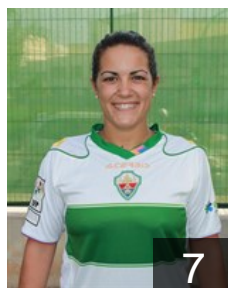

ESP
Pi Sola Anna
Position: Line Player
Place of birth: Granollers
Date of birth: 26.12.1987
Height: 175 cm