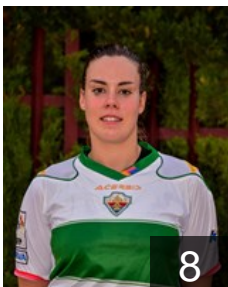

16

 ESP

**Gutierrez Bermejo Jennifer**

Position: Left Wing  
Place of birth: Algeciras  
Date of birth: 20.02.1995  
Height: -

3

 ESP

**Hernandez Selva Laura**

Position: Left Wing  
Place of birth: Elche  
Date of birth: 13.05.1997  
Height: 170 cm

13

 ESP

**Martinez Navarro Esther**

Position: Right Wing  
Place of birth: Elche  
Date of birth: 03.09.1987  
Height: 168 cm

11

# CLUB COMPETITIONS - DELEGATION LIST

Women's European Cup - EHF Cup 2013/14

 ESP ATTICGO Bm Elche - Players

 ESP  
**Mugica Ibarra Izaskun**  
Position: Right Back  
Place of birth: Bermeo  
Date of birth: 24.10.1992  
Height: 178 cm