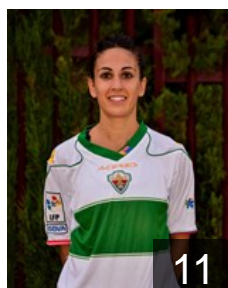

27

 ESP

**Gomez Valero Gema**

Position: Back  
Place of birth: Elche  
Date of birth: 10.02.1991  
Height: 171 cm

2

 ESP

**Guilabert Segura Alba**

Position:  
Place of birth: Elche  
Date of birth: 12.02.1991  
Height: 178 cm

16

 ESP

**Gutierrez Bermejo Jennifer**

Position: Left Wing  
Place of birth: Algeciras  
Date of birth: 20.02.1995  
Height: -

3

 ESP

**Hernandez Selva Laura**

Position: Left Wing  
Place of birth: Elche  
Date of birth: 13.05.1997  
Height: 170 cm

13

 ESP

**Martinez Navarro Esther**

Position: Right Wing  
Place of birth: Elche  
Date of birth: 03.09.1987  
Height: 168 cm

11