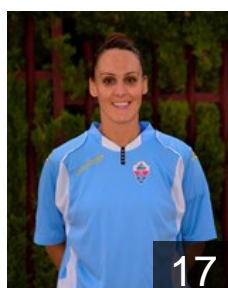

 ESP  
**Requena Lopez Alicia**  
Position:  
Place of birth: Elda  
Date of birth: 26.07.1994  
Height: 165 cm

 ESP  
**Rodriguez Machado Carmen**  
Position: Left Back  
Place of birth: Torrellano  
Date of birth: 23.01.1981  
Height: 168 cm

 ESP  
**Ruiz Orts Laura**  
Position: Left Wing  
Place of birth: Elche  
Date of birth: 23.09.1996  
Height: 172 cm

 ESP  
**Sempere Agullo Miriam**  
Position:  
Place of birth: Santa Pola  
Date of birth: 19.11.1995  
Height: 168 cm

 ESP  
**Sempere Herrera Africa**  
Position: Line Player  
Place of birth: Torrellano  
Date of birth: 25.09.1992  
Height: -

 ESP  
**Tercero Chulian Paula**  
Position: Left Back  
Place of birth: Elche  
Date of birth: 09.06.1996  
Height: 168 cm