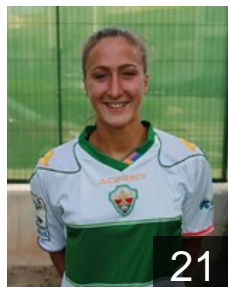

13

 ESP

**Martinez Navarro Esther**

Position: Right Wing  
Place of birth: Elche  
Date of birth: 03.09.1987  
Height: 168 cm

11

# CLUB COMPETITIONS - DELEGATION LIST

Women's European Cup - EHF Cup 2013/14

 ESP ATTICGO Bm Elche - Players

 ESP  
**Mugica Ibarra Izaskun**  
Position: Right Back  
Place of birth: Bermeo  
Date of birth: 24.10.1992  
Height: 178 cm