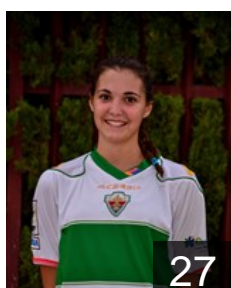

20

 ESP

**Gabaldon Garcia Cristina**

Position: Left Wing  
Place of birth: Elda  
Date of birth: 29.10.1989  
Height: 165 cm

26

 ESP

**Garcia Robles Olga**

Position: Right Wing  
Place of birth: Elche  
Date of birth: 04.04.1995  
Height: 172 cm

27

 ESP

**Gomez Valero Gema**

Position: Back  
Place of birth: Elche  
Date of birth: 10.02.1991  
Height: 171 cm

2

 ESP

**Guilabert Segura Alba**

Position:  
Place of birth: Elche  
Date of birth: 12.02.1991  
Height: 178 cm