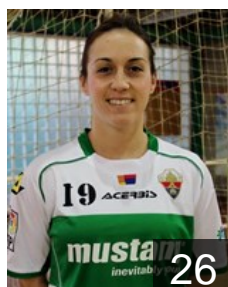

25

 ESP

**Flores Adsuara Maria**

Position: Right Back  
Place of birth: Castellon  
Date of birth: 04.10.1991  
Height: 167 cm

14

 ESP

**Fuentes Sanchez Ainhoa**

Position: Right Wing  
Place of birth: Elche  
Date of birth: 18.10.1991  
Height: 156 cm

20

 ESP

**Gabaldon Garcia Cristina**

Position: Left Wing  
Place of birth: Elda  
Date of birth: 29.10.1989  
Height: 165 cm

26

 ESP

**Garcia Robles Olga**

Position: Right Wing  
Place of birth: Elche  
Date of birth: 04.04.1995  
Height: 172 cm