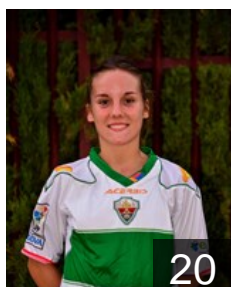

25

 ESP

**Flores Adsuara Maria**

Position: Right Back  
Place of birth: Castellon  
Date of birth: 04.10.1991  
Height: 167 cm

14

 ESP

**Fuentes Sanchez Ainhoa**

Position: Right Wing  
Place of birth: Elche  
Date of birth: 18.10.1991  
Height: 156 cm

20

 ESP

**Gabaldon Garcia Cristina**

Position: Left Wing  
Place of birth: Elda  
Date of birth: 29.10.1989  
Height: 165 cm

26

 ESP

**Garcia Robles Olga**

Position: Right Wing  
Place of birth: Elche  
Date of birth: 04.04.1995  
Height: 172 cm