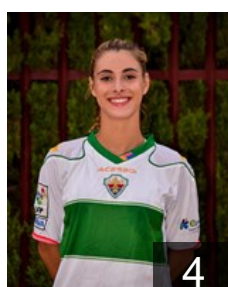

ESP
Sempere Herrera Africa
Position: Line Player
Place of birth: Torrellano
Date of birth: 25.09.1992
Height: -