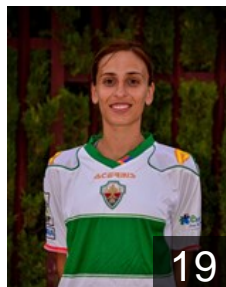

ESP

Vila Racionero Pilar

Position: Left Wing
Place of birth: Mislata
Date of birth: 10.06.1983
Height: 169 cm