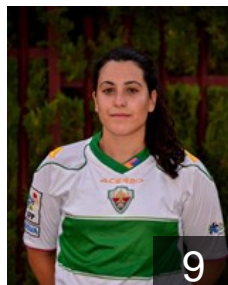

ESP

Andreu Sempere Nuria

Position: Back
Place of birth: Santa Pola
Date of birth: 29.01.1991
Height: 163 cm

9