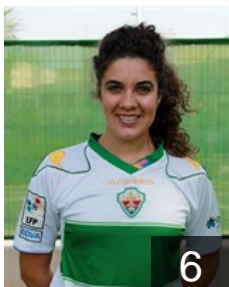

CLUB COMPETITIONS - DELEGATION LIST

Women's European Cup - EHF Cup 2013/14

ESP ATTICGO Bm Elche - Players

ESP

Valverde Martinez Andrea

Position: Right Back
Place of birth: Elche
Date of birth: 08.03.1997
Height: 182 cm