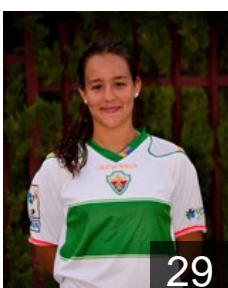

ESP
Tercero Chulian Paula
Position: Left Back
Place of birth: Elche
Date of birth: 09.06.1996
Height: 168 cm