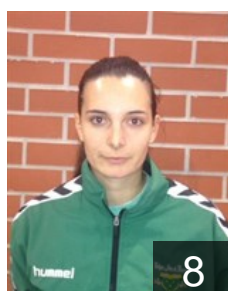

POR
Vestia Ribero Raquel
Position: Right Wing
Place of birth: Leiria
Date of birth: 26.08.1992
Height: 172 cm