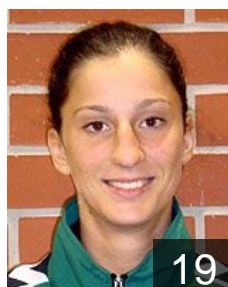

 POR
Costa Ana
Position: Left Wing
Place of birth: Maia
Date of birth: 14.04.1990
Height: 167 cm

 POR
Fernandes Loureiro Corro H.
Position: Line Player
Place of birth: Leiria
Date of birth: 30.10.1990
Height: 178 cm

 POR
Ferreira Catarino Ines Filipa
Position: Right Wing
Place of birth: Leiria
Date of birth: 09.01.1988
Height: 174 cm

 POR
Ferreira Neves A.
Position: Left Wing
Place of birth: Coimbra
Date of birth: 10.10.1985
Height: 167 cm