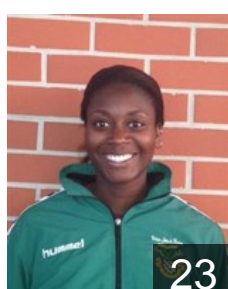

 POR
Neves Lopes Karine
Position:
Place of birth: Vichy
Date of birth: 08.03.1990
Height: 165 cm

 POR
Neves Lopes Nathalie
Position: Line Player
Place of birth: Vichy
Date of birth: 16.05.1985
Height: 167 cm

 POR
Pina Dulce
Position: Right Back
Place of birth: Lisboa
Date of birth: 22.04.1984
Height: 170 cm

 POR
Polidoro Costa C.
Position:
Place of birth: Leiria
Date of birth: 03.09.1988
Height: 170 cm

 POR
Sano Mariama
Position: Line Player
Place of birth: Porto
Date of birth: 02.11.1988
Height: 172 cm