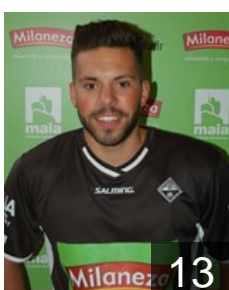

## Ferreira Humberto

Position:  
Place of birth: Maia  
Date of birth: 16.04.1986  
Height: 185 cm  
Weight: 104 kg

 **POR**

## Ferreira Joao

Position: Line Player  
Place of birth: Braga  
Date of birth: 28.05.1986  
Height: 189 cm  
Weight: 101 kg

 **POR**

## Ferreira Telmo

Position:  
Place of birth: Gaia  
Date of birth: 14.08.1977  
Height: 192 cm  
Weight: 97 kg

 **POR**