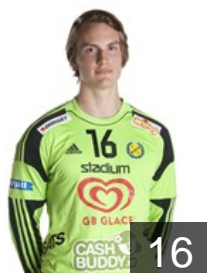

 SWE

Gegerfelt Gabriel

Position: Right Back
Place of birth: Vårgårda
Date of birth: 08.04.1994
Height: 191 cm
Weight: 95 kg

 SWE

Glemhorn Sebastian

Position: Goalkeeper
Place of birth: Norrköping
Date of birth: 09.02.1995
Height: 190 cm
Weight: 90 kg

 SWE

Jacobsson Marcus

Position: Line Player
Place of birth: Partille
Date of birth: 06.12.1993
Height: 193 cm
Weight: 109 kg

 SWE

Johannesson Peter

Position: Goalkeeper
Place of birth: Västra Gälaland
Date of birth: 12.05.1992
Height: 191 cm
Weight: 94 kg

 SWE

Karlsson Sebastian

Position: Right Wing
Place of birth: Göteborg
Date of birth: 21.01.1995
Height: 178 cm
Weight: 80 kg

CLUB COMPETITIONS - DELEGATION LIST

Men's European Cup - Challenge Cup 2013/14

 SWE IK Sävehof - Players

 SWE

Kraft Niklas

Position:
Place of birth: Ystad
Date of birth: 22.03.1994
Height: 193 cm
Weight: 90 kg

 SWE

Larsson Viktor

Position:
Place of birth: Göteborg
Date of birth: 27.10.1994
Height: 194 cm
Weight: 77 kg