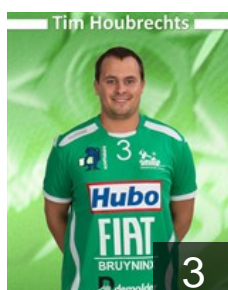

 BEL

Cusumano Adrien

Position:
Place of birth:
Date of birth: 16.02.1988
Height: -
Weight: -

 BEL

El Joudoudi Brian

Position: Right Wing
Place of birth: Hasselt
Date of birth: 25.10.1994
Height: -
Weight: -