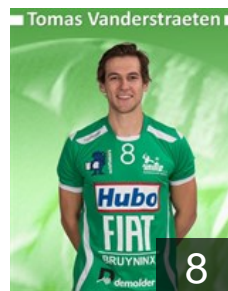

BEL

Vanderstraeten Tomas

Position: Right Back
Place of birth: Hasselt
Date of birth: 05.11.1991
Height: 188 cm
Weight: 84 kg

8