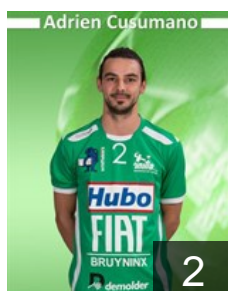

CLUB COMPETITIONS - DELEGATION LIST

Men's European Cup - Challenge Cup 2013/14

 BEL *Hubo Initia Hasselt - Players*

 BEL

Bogaerts Robbert

Position: Left Wing
Place of birth: Hasselt
Date of birth: 01.03.1990
Height: 179 cm
Weight: 72 kg

 BEL

Brouwers Sander

Position: Right Wing
Place of birth:
Date of birth: 11.01.1991
Height: -
Weight: -

 BEL

Carpentier Joris

Position: Left Wing
Place of birth: Hasselt
Date of birth: 06.02.1993
Height: 177 cm
Weight: 63 kg

 BEL

Cusumano Adrien

Position:
Place of birth:
Date of birth: 16.02.1988
Height: -
Weight: -

 BEL

El Joudoudi Brian

Position: Right Wing
Place of birth: Hasselt
Date of birth: 25.10.1994
Height: -
Weight: -