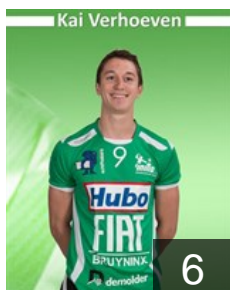

BEL

Verhoeven Kai

Position: Left Back
Place of birth: Hasselt
Date of birth: 13.07.1988
Height: 182 cm
Weight: 69 kg

6