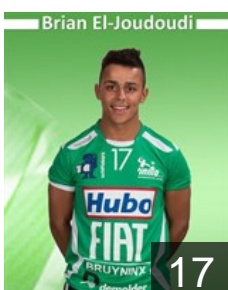

 BEL

Brouwers Sander

Position: Right Wing
Place of birth:
Date of birth: 11.01.1991
Height: -
Weight: -

 BEL

Carpentier Joris

Position: Left Wing
Place of birth: Hasselt
Date of birth: 06.02.1993
Height: 177 cm
Weight: 63 kg

 BEL

Cusumano Adrien

Position:
Place of birth:
Date of birth: 16.02.1988
Height: -
Weight: -

 BEL

El Joudoudi Brian

Position: Right Wing
Place of birth: Hasselt
Date of birth: 25.10.1994
Height: -
Weight: -