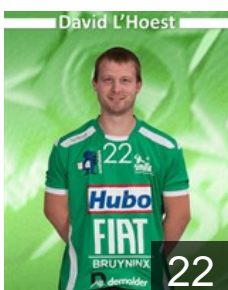

BEL

L'hoest David

Position: Right Back
Place of birth: Liege
Date of birth: 19.02.1983
Height: 191 cm
Weight: 102 kg