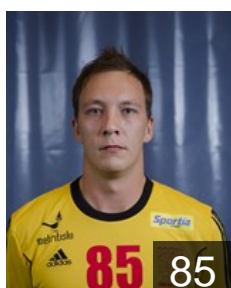

FIN

Leikama Niko

Position: Left Wing
Place of birth: Riihimäki
Date of birth: 24.09.1985
Height: 182 cm
Weight: 82 kg