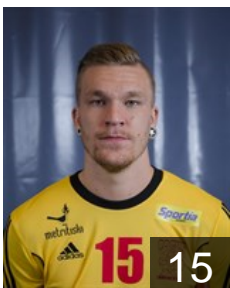

 EST

Rogenbaum Antti

Position: Line Player
Place of birth: Valga
Date of birth: 14.06.1981
Height: 192 cm
Weight: 94 kg

 MDA

Safronii Gheorghe

Position: Left Back
Place of birth: Kishinev
Date of birth: 21.01.1986
Height: 203 cm
Weight: 95 kg

 FIN

Sjöman Robin

Position: Line Player
Place of birth: Karjaa
Date of birth: 25.08.1992
Height: 195 cm
Weight: 95 kg

 FIN

Syrjälä Roni

Position: Right Wing
Place of birth: Riihimäki
Date of birth: 28.03.1995
Height: -
Weight: -

 FIN

Tamminen Teemu

Position: Left Wing
Place of birth: Riihimäki
Date of birth: 27.08.1987
Height: 191 cm
Weight: 87 kg

 FIN

Tuominen Niki

Position: Right Back
Place of birth: Riihimäki
Date of birth: 22.01.1997
Height: 180 cm
Weight: 75 kg