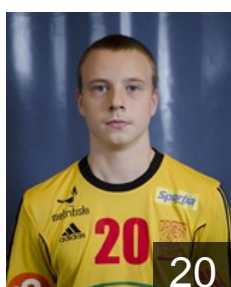

 ROU

Buciuman Andrei

Position:
Place of birth: Baia Mare
Date of birth: 03.09.1989
Height: 189 cm
Weight: 85 kg

 EST

Järve Kristo

Position: Right Back
Place of birth: Viljandi
Date of birth: 11.12.1977
Height: 184 cm
Weight: 98 kg

 FIN

Jansson Kristian

Position:
Place of birth: Turku
Date of birth: 14.04.1986
Height: 184 cm
Weight: 92 kg

 FIN

Leikama Niko

Position: Left Wing
Place of birth: Riihimäki
Date of birth: 24.09.1985
Height: 182 cm
Weight: 82 kg

 FIN

Mattila Vili

Position: Right Wing
Place of birth: Riihimäki
Date of birth: 12.06.1995
Height: 176 cm
Weight: 66 kg

 FIN

Nieminen Jami

Position: Left Wing
Place of birth: Riihimäki
Date of birth: 05.05.1995
Height: 171 cm
Weight: 60 kg