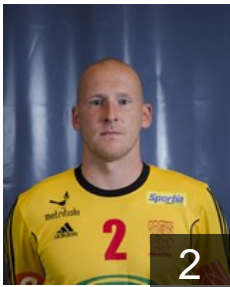

 FIN

Mattila Vili

Position: Right Wing
Place of birth: Riihimäki
Date of birth: 12.06.1995
Height: 176 cm
Weight: 66 kg

 FIN

Nieminen Jami

Position: Left Wing
Place of birth: Riihimäki
Date of birth: 05.05.1995
Height: 171 cm
Weight: 60 kg

22

 EST

Rogenbaum Ahti

Position: Line Player
Place of birth: Valga
Date of birth: 01.01.1986
Height: 194 cm
Weight: 90 kg

5

CLUB COMPETITIONS - DELEGATION LIST

Men's European Cup - Challenge Cup 2013/14

 FIN HC Cocks - Players

 EST

Rogenbaum Antti

Position: Line Player
Place of birth: Valga
Date of birth: 14.06.1981
Height: 192 cm
Weight: 94 kg

 MDA

Safronii Gheorghe

Position: Left Back
Place of birth: Kishinev
Date of birth: 21.01.1986
Height: 203 cm
Weight: 95 kg