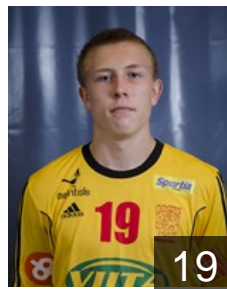

 FIN

Mattila Vili

Position: Right Wing
Place of birth: Riihimäki
Date of birth: 12.06.1995
Height: 176 cm
Weight: 66 kg

 FIN

Nieminen Jami

Position: Left Wing
Place of birth: Riihimäki
Date of birth: 05.05.1995
Height: 171 cm
Weight: 60 kg

22

 EST

Rogenbaum Ahti

Position: Line Player
Place of birth: Valga
Date of birth: 01.01.1986
Height: 194 cm
Weight: 90 kg

5

CLUB COMPETITIONS - DELEGATION LIST

Men's European Cup - Challenge Cup 2013/14

 FIN HC Cocks - Players

 EST

Rogenbaum Antti

Position: Line Player
Place of birth: Valga
Date of birth: 14.06.1981
Height: 192 cm
Weight: 94 kg

 MDA

Safronii Gheorghe

Position: Left Back
Place of birth: Kishinev
Date of birth: 21.01.1986
Height: 203 cm
Weight: 95 kg

 FIN

Sjöman Robin

Position: Line Player
Place of birth: Karjaa
Date of birth: 25.08.1992
Height: 195 cm
Weight: 95 kg

 FIN

Syrjälä Roni

Position: Right Wing
Place of birth: Riihimäki
Date of birth: 28.03.1995
Height: -
Weight: -