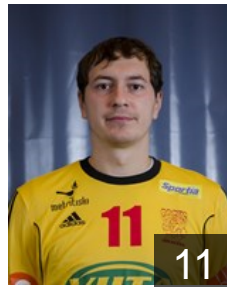

 FIN

Mattila Vili

Position: Right Wing
Place of birth: Riihimäki
Date of birth: 12.06.1995
Height: 176 cm
Weight: 66 kg

 FIN

Nieminen Jami

Position: Left Wing
Place of birth: Riihimäki
Date of birth: 05.05.1995
Height: 171 cm
Weight: 60 kg

 FIN

Puhakka Timo

Position:
Place of birth: Riihimäki
Date of birth: 08.09.1979
Height: 191 cm
Weight: 93 kg

 FIN

Rönberg Nico

Position: Back
Place of birth: Karjaa
Date of birth: 14.04.1992
Height: 191 cm
Weight: 86 kg

22

 EST

Rogenbaum Ahti

Position: Line Player
Place of birth: Valga
Date of birth: 01.01.1986
Height: 194 cm
Weight: 90 kg

5

CLUB COMPETITIONS - DELEGATION LIST

Men's European Cup - Challenge Cup 2013/14

 FIN HC Cocks - Players

 EST

Rogenbaum Antti

Position: Line Player
Place of birth: Valga
Date of birth: 14.06.1981
Height: 192 cm
Weight: 94 kg

 MDA

Safronii Gheorghe

Position: Left Back
Place of birth: Kishinev
Date of birth: 21.01.1986
Height: 203 cm
Weight: 95 kg