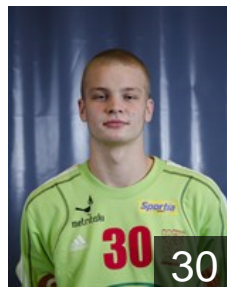

CLUB COMPETITIONS - DELEGATION LIST

Men's European Cup - Challenge Cup 2013/14

 FIN HC Cocks - Players

 FIN

Alander Elis

Position: Left Back
Place of birth: Riihimäki
Date of birth: 23.02.1997
Height: 189 cm
Weight: 92 kg

 FIN

Alander Kalle

Position:
Place of birth: Riihimäki
Date of birth: 13.06.1995
Height: -
Weight: -

 EST

Aleksejev Marius

Position:
Place of birth: Tallinn
Date of birth: 27.08.1982
Height: 198 cm
Weight: 90 kg