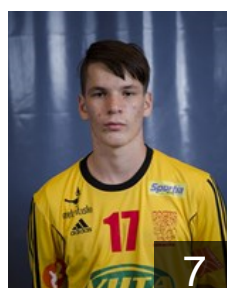

 ROU

Buciuman Andrei

Position:
Place of birth: Baia Mare
Date of birth: 03.09.1989
Height: 189 cm
Weight: 85 kg

 EST

Järve Kristo

Position: Right Back
Place of birth: Viljandi
Date of birth: 11.12.1977
Height: 184 cm
Weight: 98 kg

 FIN

Jansson Kristian

Position:
Place of birth: Turku
Date of birth: 14.04.1986
Height: 184 cm
Weight: 92 kg

 FIN

Leikama Niko

Position: Left Wing
Place of birth: Riihimäki
Date of birth: 24.09.1985
Height: 182 cm
Weight: 82 kg

 FIN

Mattila Vili

Position: Right Wing
Place of birth: Riihimäki
Date of birth: 12.06.1995
Height: 176 cm
Weight: 66 kg

 FIN

Nieminen Jami

Position: Left Wing
Place of birth: Riihimäki
Date of birth: 05.05.1995
Height: 171 cm
Weight: 60 kg