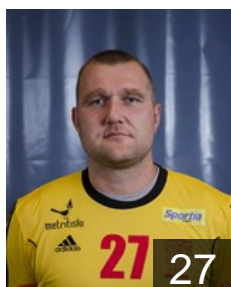

CLUB COMPETITIONS - DELEGATION LIST

Men's European Cup - Challenge Cup 2013/14

 FIN HC Cocks - Players

 FIN

Alander Elis

Position: Left Back
Place of birth: Riihimäki
Date of birth: 23.02.1997
Height: 189 cm
Weight: 92 kg

 FIN

Alander Kalle

Position:
Place of birth: Riihimäki
Date of birth: 13.06.1995
Height: -
Weight: -

 EST

Aleksejev Marius

Position:
Place of birth: Tallinn
Date of birth: 27.08.1982
Height: 198 cm
Weight: 90 kg

 ROU

Buciuman Andrei

Position:
Place of birth: Baia Mare
Date of birth: 03.09.1989
Height: 189 cm
Weight: 85 kg

 EST

Järve Kristo

Position: Right Back
Place of birth: Viljandi
Date of birth: 11.12.1977
Height: 184 cm
Weight: 98 kg