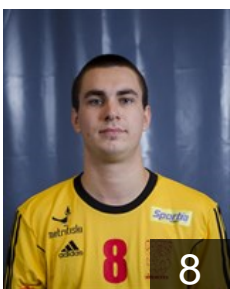

 FIN

Sjöman Robin

Position: Line Player
Place of birth: Karjaa
Date of birth: 25.08.1992
Height: 195 cm
Weight: 95 kg

 FIN

Syrjälä Roni

Position: Right Wing
Place of birth: Riihimäki
Date of birth: 28.03.1995
Height: -
Weight: -

 FIN

Tamminen Teemu

Position: Left Wing
Place of birth: Riihimäki
Date of birth: 27.08.1987
Height: 191 cm
Weight: 87 kg

 FIN

Tuominen Niki

Position: Right Back
Place of birth: Riihimäki
Date of birth: 22.01.1997
Height: 180 cm
Weight: 75 kg

 FIN

Tuunainen Valeri

Position: Left Wing
Place of birth: Tallinn
Date of birth: 08.07.1994
Height: 184 cm
Weight: 72 kg

 UKR

Umovits Yevgen

Position: -
Place of birth: Kiev
Date of birth: 11.08.1985
Height: 200 cm
Weight: 115 kg

 FIN

Valo Antti

Position: Right Wing
Place of birth: Riihimäki
Date of birth: 28.12.1983
Height: 185 cm
Weight: 90 kg

 EST

Voika Kristo

Position: Back
Place of birth: Viljandi
Date of birth: 22.11.1990
Height: 183 cm
Weight: 93 kg