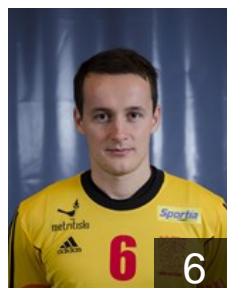

CLUB COMPETITIONS - DELEGATION LIST

Men's European Cup - Challenge Cup 2013/14

 FIN HC Cocks - Players

 FIN

Alander Elis

Position: Left Back
Place of birth: Riihimäki
Date of birth: 23.02.1997
Height: 189 cm
Weight: 92 kg

 FIN

Alander Kalle

Position:
Place of birth: Riihimäki
Date of birth: 13.06.1995
Height: -
Weight: -

 EST

Aleksejev Marius

Position:
Place of birth: Tallinn
Date of birth: 27.08.1982
Height: 198 cm
Weight: 90 kg

 ROU

Buciuman Andrei

Position:
Place of birth: Baia Mare
Date of birth: 03.09.1989
Height: 189 cm
Weight: 85 kg

 EST

Järve Kristo

Position: Right Back
Place of birth: Viljandi
Date of birth: 11.12.1977
Height: 184 cm
Weight: 98 kg

 FIN

Mattila Vili

Position: Right Wing
Place of birth: Riihimäki
Date of birth: 12.06.1995
Height: 176 cm
Weight: 66 kg

 FIN

Nieminen Jami

Position: Left Wing
Place of birth: Riihimäki
Date of birth: 05.05.1995
Height: 171 cm
Weight: 60 kg