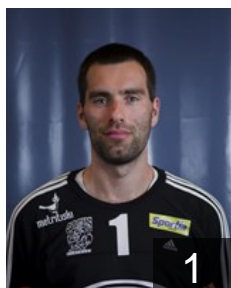

CLUB COMPETITIONS - DELEGATION LIST

Men's European Cup - Challenge Cup 2013/14

 FIN HC Cocks - Players

 FIN

Alander Elis

Position: Left Back
Place of birth: Riihimäki
Date of birth: 23.02.1997
Height: 189 cm
Weight: 92 kg

 FIN

Alander Kalle

Position:
Place of birth: Riihimäki
Date of birth: 13.06.1995
Height: -
Weight: -

 EST

Aleksejev Marius

Position:
Place of birth: Tallinn
Date of birth: 27.08.1982
Height: 198 cm
Weight: 90 kg