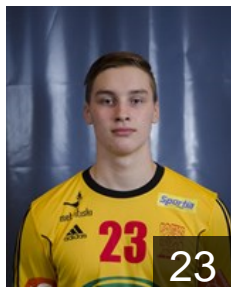

CLUB COMPETITIONS - DELEGATION LIST

Men's European Cup - Challenge Cup 2013/14

 FIN HC Cocks - Players

 FIN

Alander Elis

Position: Left Back
Place of birth: Riihimäki
Date of birth: 23.02.1997
Height: 189 cm
Weight: 92 kg

 FIN

Alander Kalle

Position:
Place of birth: Riihimäki
Date of birth: 13.06.1995
Height: -
Weight: -

 EST

Aleksejev Marius

Position:
Place of birth: Tallinn
Date of birth: 27.08.1982
Height: 198 cm
Weight: 90 kg

 ROU

Buciuman Andrei

Position:
Place of birth: Baia Mare
Date of birth: 03.09.1989
Height: 189 cm
Weight: 85 kg

 EST

Järve Kristo

Position: Right Back
Place of birth: Viljandi
Date of birth: 11.12.1977
Height: 184 cm
Weight: 98 kg