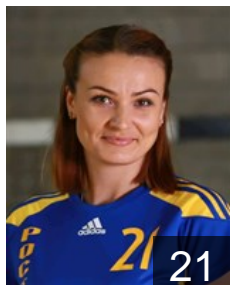

CLUB COMPETITIONS - DELEGATION LIST

Women's European Cup - EHF Champions League 2013/14

WOMEN'S

RUS Rostov-Don - Players

RUS

Adzhiderskaya Olga

Position: Left Back
Place of birth: Tashkent
Date of birth: 28.11.1982
Height: 190 cm

17