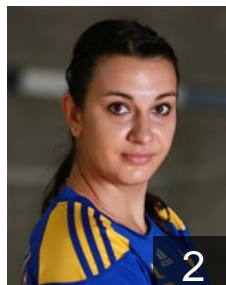

17

RUS

Artamonova Ekaterina

Position: Right Back
Place of birth: Volgograd
Date of birth: 03.06.1989
Height: -

RUS

Baranik Valeriya

Position: Line Player
Place of birth: Syzran
Date of birth: 17.11.1993
Height: 180 cm