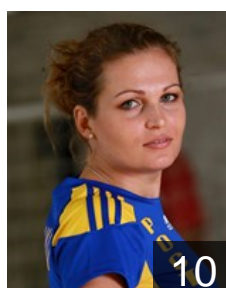

RUS

Svitanko Oxana

Position: Left Wing
Place of birth: Krasnodar
Date of birth: 15.04.1985
Height: 169 cm