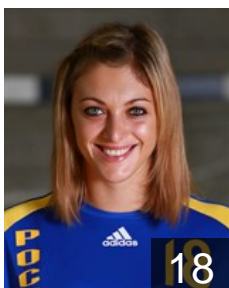

 RUS

Petrova Maya

Position: Line Player
Place of birth: Volgograd
Date of birth: 26.05.1982
Height: 178 cm

 RUS

Plugina Kristina

Position:
Place of birth: Rostov-On-Don
Date of birth: 29.10.1995
Height: 185 cm

 RUS

Sen Anna

Position: Left Back
Place of birth: Krasnodar
Date of birth: 03.12.1990
Height: 185 cm

 UKR

Shybanova Iryna

Position: Line Player
Place of birth: Kirovograd
Date of birth: 16.11.1978
Height: 178 cm