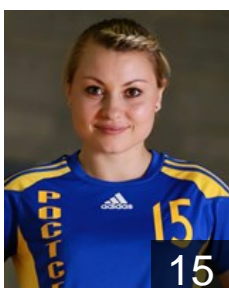

 RUS

Sen Anna

Position: Left Back
Place of birth: Krasnodar
Date of birth: 03.12.1990
Height: 185 cm

 UKR

Shybanova Iryna

Position: Line Player
Place of birth: Kirovograd
Date of birth: 16.11.1978
Height: 178 cm

 UKR

Shymkute Regina

Position:
Place of birth: Herson
Date of birth: 21.12.1985
Height: 170 cm

 RUS

Skladchikova Marina

Position:
Place of birth: Krasnodar
Date of birth: 22.11.1990
Height: 191 cm

 RUS

Slivinskaya Elena

Position: Left Back
Place of birth: Rostov-On-Don
Date of birth: 09.05.1980
Height: 186 cm

 RUS

Svitanko Oxana

Position: Left Wing
Place of birth: Krasnodar
Date of birth: 15.04.1985
Height: 169 cm

 RUS

Yartseva Marina