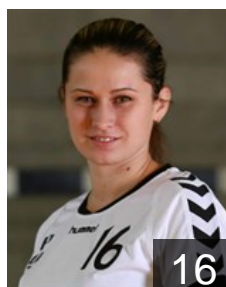

RUS

Skladchikova Marina

Position:
Place of birth: Krasnodar
Date of birth: 22.11.1990
Height: 191 cm