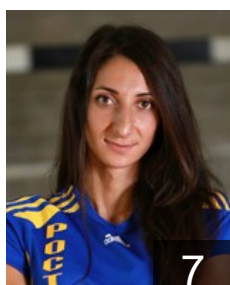

UKR

Borshchenko Viktoriya

Position: Left Wing
Place of birth: Herson
Date of birth: 05.01.1986
Height: 170 cm

CRO

Elez Kristina

Position: Right Back
Place of birth: Split
Date of birth: 22.05.1987
Height: 175 cm

RUS

Gabisova Galina

Position:
Place of birth: Rostov-On-Don
Date of birth: 17.06.1985
Height: 180 cm

RUS

Gigolyan Suzanna

Position: Right Wing
Place of birth: Rostov-On-Don
Date of birth: 08.05.1992
Height: 182 cm