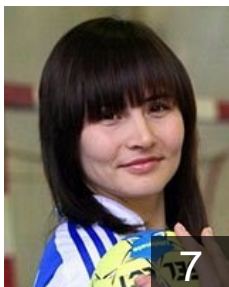

UKR

Peredery Olga

Position: Line Player
Place of birth: Zaporozhye
Date of birth: 12.04.1994
Height: 175 cm

CLUB COMPETITIONS - DELEGATION LIST

Women's European Cup - EHF Champions League 2013/14

WOMEN'S

 RUS Rostov-Don - Players