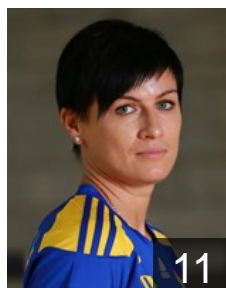

 RUS

Petrova Maya

Position: Line Player
Place of birth: Volgograd
Date of birth: 26.05.1982
Height: 178 cm

 RUS

Plugina Kristina

Position:
Place of birth: Rostov-On-Don
Date of birth: 29.10.1995
Height: 185 cm

 RUS

Sen Anna

Position: Left Back
Place of birth: Krasnodar
Date of birth: 03.12.1990
Height: 185 cm

 UKR

Shybanova Iryna

Position: Line Player
Place of birth: Kirovograd
Date of birth: 16.11.1978
Height: 178 cm