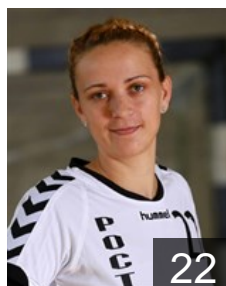

17

RUS

Artamonova Ekaterina

Position: Right Back
Place of birth: Volgograd
Date of birth: 03.06.1989
Height: -

RUS

Baranik Valeriya

Position: Line Player
Place of birth: Syzran
Date of birth: 17.11.1993
Height: 180 cm

MNE

Barjaktarovic Sonja

Position:
Place of birth: Podgorica
Date of birth: 11.09.1986
Height: 180 cm

RUS

Bobrovnikova Vladlena

Position: Left Back
Place of birth: Krasnodar
Date of birth: 24.10.1987
Height: 183 cm

UKR

Borshchenko Viktoriya

Position: Left Wing
Place of birth: Herson
Date of birth: 05.01.1986
Height: 170 cm

CRO

Elez Kristina

Position: Right Back
Place of birth: Split
Date of birth: 22.05.1987
Height: 175 cm