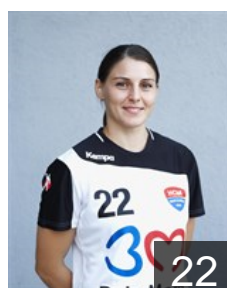

 ROU  
**Cetateanu Claudia Bogdana**  
Position:  
Place of birth: Baia Sprie  
Date of birth: 24.06.1976  
Height: 179 cm

 ROU  
**Ciunt Alexandra Loredana**  
Position: Right Back  
Place of birth:  
Date of birth: 14.06.1992  
Height: 183 cm

 ROU  
**Dinis Vartic Teodora**  
Position: Line Player  
Place of birth:  
Date of birth: 02.07.1981  
Height: 177 cm

 ROU  
**Dobromir Lavinia Maria**  
Position: Right Back  
Place of birth: Caracal  
Date of birth: 03.07.1983  
Height: 176 cm

 ROU  
**Ghionea Renata Andrada**  
Position: Right Back  
Place of birth:  
Date of birth: 12.01.1985  
Height: 177 cm

 ROU  
**Maior Pasca Andrada**  
Position: Left Wing  
Place of birth:  
Date of birth: 21.02.1993  
Height: 168 cm

 ROU  
**Marin Luciana Andreea**  
Position:  
Place of birth:  
Date of birth: 13.10.1988  
Height: 176 cm