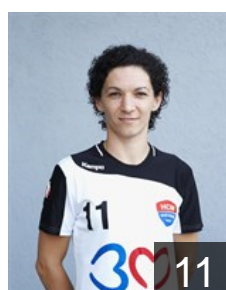

 ROU  
**Marin Luciana Andreea**  
Position:  
Place of birth:  
Date of birth: 13.10.1988  
Height: 176 cm

# CLUB COMPETITIONS - DELEGATION LIST

Women's European Cup - EHF Champions League 2013/14

WOMEN'S

 ROU CS Minaur Baia Mare - Players

 ROU  
**Nechita Adriana Nicoleta**

Position: Right Wing  
Place of birth: Bailesti  
Date of birth: 14.11.1983  
Height: 172 cm

 ROU  
**Oltean Ioana Laura**

Position:  
Place of birth:  
Date of birth: 20.07.1989  
Height: 174 cm

 ROU  
**Pirvut Aneta**

Position: Right Wing  
Place of birth: Dr. Severin  
Date of birth: 22.06.1989  
Height: 166 cm

 ROU  
**Puiu Diana Alina**

Position: Left Back  
Place of birth:  
Date of birth: 24.08.1991  
Height: 178 cm

 ROU  
**Puscas Lavinia Madalina**

Position:  
Place of birth:  
Date of birth: 12.11.1992  
Height: 174 cm