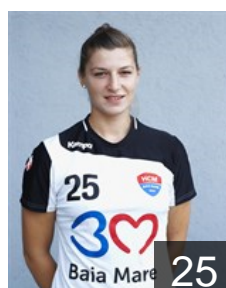

ROU
Tomescu Andrada Cynthia

Position: Line Player
Place of birth:
Date of birth: 30.07.1991
Height: 180 cm