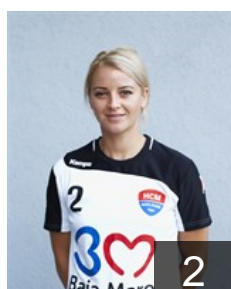

 ROU  
**Marin Luciana Andreea**  
Position:  
Place of birth:  
Date of birth: 13.10.1988  
Height: 176 cm

# CLUB COMPETITIONS - DELEGATION LIST

Women's European Cup - EHF Champions League 2013/14

WOMEN'S

 ROU CS Minaur Baia Mare - Players

 ROU  
**Nechita Adriana Nicoleta**

Position: Right Wing  
Place of birth: Bailesti  
Date of birth: 14.11.1983  
Height: 172 cm

 ROU  
**Oltean Ioana Laura**

Position:  
Place of birth:  
Date of birth: 20.07.1989  
Height: 174 cm

 ROU  
**Pirvut Aneta**

Position: Right Wing  
Place of birth: Dr. Severin  
Date of birth: 22.06.1989  
Height: 166 cm