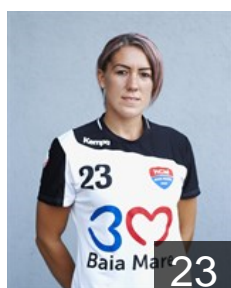

ROU
Tatar Timea Judita

Position: Line Player
Place of birth:
Date of birth: 28.07.1989
Height: -