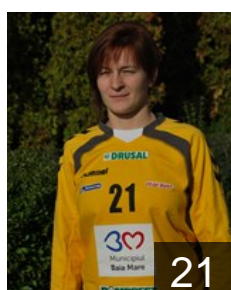

# CLUB COMPETITIONS - DELEGATION LIST

Women's European Cup - EHF Champions League 2013/14

WOMEN'S

 ROU CS Minaur Baia Mare - Players

 ROU  
**Nechita Adriana Nicoleta**

Position: Right Wing  
Place of birth: Bailesti  
Date of birth: 14.11.1983  
Height: 172 cm

 ROU  
**Oltean Ioana Laura**

Position:  
Place of birth:  
Date of birth: 20.07.1989  
Height: 174 cm

 ROU  
**Pirvut Aneta**

Position: Right Wing  
Place of birth: Dr. Severin  
Date of birth: 22.06.1989  
Height: 166 cm

 ROU  
**Puiu Diana Alina**

Position: Left Back  
Place of birth:  
Date of birth: 24.08.1991  
Height: 178 cm

 ROU  
**Puscas Lavinia Madalina**

Position:  
Place of birth:  
Date of birth: 12.11.1992  
Height: 174 cm