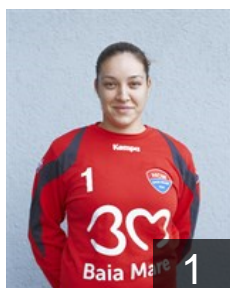

# CLUB COMPETITIONS - DELEGATION LIST

Women's European Cup - EHF Champions League 2013/14

WOMEN'S

 ROU CS Minaur Baia Mare - Players

 ROU  
**Babeanu Mihaela Andreea**  
Position:  
Place of birth:  
Date of birth: 01.03.1986  
Height: 178 cm

 ROU  
**Bondar Oana Carmina**  
Position: Back  
Place of birth:  
Date of birth: 26.03.1983  
Height: 178 cm

 ROU  
**Bota Alina Daniela**  
Position: Left Wing  
Place of birth:  
Date of birth: 20.01.1994  
Height: 170 cm

 ROU  
**Buceschi Eliza Iulia**  
Position: Left Back  
Place of birth:  
Date of birth: 01.08.1993  
Height: 178 cm

 ROU  
**Butulia Andra**  
Position:  
Place of birth:  
Date of birth: 15.03.1994  
Height: 177 cm

 ROU  
**Cetateanu Claudia Bogdana**  
Position:  
Place of birth: Baia Sprie  
Date of birth: 24.06.1976  
Height: 179 cm

 ROU  
**Ciunt Alexandra Loredana**  
Position: Right Back  
Place of birth:  
Date of birth: 14.06.1992  
Height: 183 cm