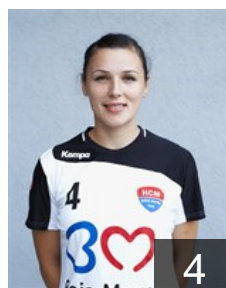

 ROU  
**Marin Luciana Andreea**  
Position:  
Place of birth:  
Date of birth: 13.10.1988  
Height: 176 cm

# CLUB COMPETITIONS - DELEGATION LIST

Women's European Cup - EHF Champions League 2013/14

WOMEN'S

 ROU CS Minaur Baia Mare - Players

 ROU  
**Nechita Adriana Nicoleta**

Position: Right Wing  
Place of birth: Bailesti  
Date of birth: 14.11.1983  
Height: 172 cm

 ROU  
**Oltean Ioana Laura**

Position:  
Place of birth:  
Date of birth: 20.07.1989  
Height: 174 cm

 ROU  
**Pirvut Aneta**

Position: Right Wing  
Place of birth: Dr. Severin  
Date of birth: 22.06.1989  
Height: 166 cm