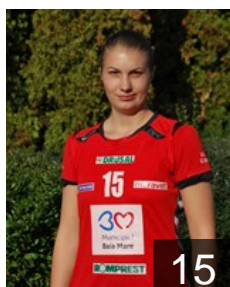

# CLUB COMPETITIONS - DELEGATION LIST

Women's European Cup - EHF Champions League 2013/14

WOMEN'S

 ROU CS Minaur Baia Mare - Players

 ROU  
**Babeanu Mihaela Andreea**  
Position:  
Place of birth:  
Date of birth: 01.03.1986  
Height: 178 cm

 ROU  
**Bondar Oana Carmina**  
Position: Back  
Place of birth:  
Date of birth: 26.03.1983  
Height: 178 cm

 ROU  
**Bota Alina Daniela**  
Position: Left Wing  
Place of birth:  
Date of birth: 20.01.1994  
Height: 170 cm

 ROU  
**Buceschi Eliza Iulia**  
Position: Left Back  
Place of birth:  
Date of birth: 01.08.1993  
Height: 178 cm

 ROU  
**Butulia Andra**  
Position:  
Place of birth:  
Date of birth: 15.03.1994  
Height: 177 cm

 ROU  
**Cetateanu Claudia Bogdana**  
Position:  
Place of birth: Baia Sprie  
Date of birth: 24.06.1976  
Height: 179 cm

 ROU  
**Ciunt Alexandra Loredana**  
Position: Right Back  
Place of birth:  
Date of birth: 14.06.1992  
Height: 183 cm