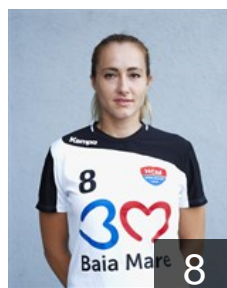

# CLUB COMPETITIONS - DELEGATION LIST

Women's European Cup - EHF Champions League 2013/14

WOMEN'S

 ROU CS Minaur Baia Mare - Players

 ROU  
**Babeanu Mihaela Andreea**  
Position:  
Place of birth:  
Date of birth: 01.03.1986  
Height: 178 cm

 ROU  
**Bondar Oana Carmina**  
Position: Back  
Place of birth:  
Date of birth: 26.03.1983  
Height: 178 cm

 ROU  
**Bota Alina Daniela**  
Position: Left Wing  
Place of birth:  
Date of birth: 20.01.1994  
Height: 170 cm

 ROU  
**Buceschi Eliza Iulia**  
Position: Left Back  
Place of birth:  
Date of birth: 01.08.1993  
Height: 178 cm

 ROU  
**Butulia Andra**  
Position:  
Place of birth:  
Date of birth: 15.03.1994  
Height: 177 cm

 ROU  
**Cetateanu Claudia Bogdana**  
Position:  
Place of birth: Baia Sprie  
Date of birth: 24.06.1976  
Height: 179 cm

 ROU  
**Ciunt Alexandra Loredana**  
Position: Right Back  
Place of birth:  
Date of birth: 14.06.1992  
Height: 183 cm