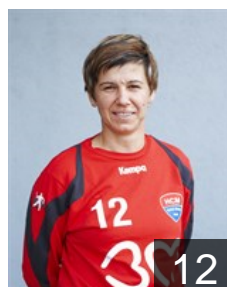

# CLUB COMPETITIONS - DELEGATION LIST

Women's European Cup - EHF Champions League 2013/14

WOMEN'S

 ROU CS Minaur Baia Mare - Players

 ROU  
**Babeanu Mihaela Andreea**  
Position:  
Place of birth:  
Date of birth: 01.03.1986  
Height: 178 cm

 ROU  
**Bondar Oana Carmina**  
Position: Back  
Place of birth:  
Date of birth: 26.03.1983  
Height: 178 cm

 ROU  
**Bota Alina Daniela**  
Position: Left Wing  
Place of birth:  
Date of birth: 20.01.1994  
Height: 170 cm

 ROU  
**Buceschi Eliza Iulia**  
Position: Left Back  
Place of birth:  
Date of birth: 01.08.1993  
Height: 178 cm

 ROU  
**Butulia Andra**  
Position:  
Place of birth:  
Date of birth: 15.03.1994  
Height: 177 cm

 ROU  
**Cetateanu Claudia Bogdana**  
Position:  
Place of birth: Baia Sprie  
Date of birth: 24.06.1976  
Height: 179 cm

 ROU  
**Ciunt Alexandra Loredana**  
Position: Right Back  
Place of birth:  
Date of birth: 14.06.1992  
Height: 183 cm