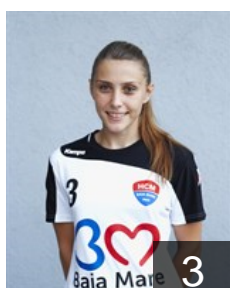

ROU
Maior Pasca Andrada
Position: Left Wing
Place of birth:
Date of birth: 21.02.1993
Height: 168 cm