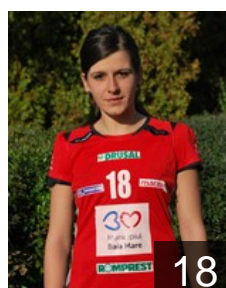

# CLUB COMPETITIONS - DELEGATION LIST

Women's European Cup - EHF Champions League 2013/14

WOMEN'S

 ROU CS Minaur Baia Mare - Players

 ROU  
**Nechita Adriana Nicoleta**

Position: Right Wing  
Place of birth: Bailesti  
Date of birth: 14.11.1983  
Height: 172 cm

 ROU  
**Oltean Ioana Laura**

Position:  
Place of birth:  
Date of birth: 20.07.1989  
Height: 174 cm

 ROU  
**Pirvut Aneta**

Position: Right Wing  
Place of birth: Dr. Severin  
Date of birth: 22.06.1989  
Height: 166 cm

 ROU  
**Puiu Diana Alina**

Position: Left Back  
Place of birth:  
Date of birth: 24.08.1991  
Height: 178 cm

 ROU  
**Puscas Lavinia Madalina**

Position:  
Place of birth:  
Date of birth: 12.11.1992  
Height: 174 cm

 ROU  
**Rudics Lena Jenica**

Position: Wing  
Place of birth: Baia Mare  
Date of birth: 26.03.1979  
Height: 170 cm

 HUN  
**Szucs Ibolya Gabriella**

Position: Left Back  
Place of birth: Oradea  
Date of birth: 31.08.1984  
Height: 184 cm