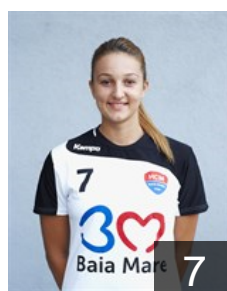

# CLUB COMPETITIONS - DELEGATION LIST

Women's European Cup - EHF Champions League 2013/14

WOMEN'S

 ROU CS Minaur Baia Mare - Players

 ROU  
**Babeanu Mihaela Andreea**  
Position:  
Place of birth:  
Date of birth: 01.03.1986  
Height: 178 cm

 ROU  
**Bondar Oana Carmina**  
Position: Back  
Place of birth:  
Date of birth: 26.03.1983  
Height: 178 cm

 ROU  
**Bota Alina Daniela**  
Position: Left Wing  
Place of birth:  
Date of birth: 20.01.1994  
Height: 170 cm

 ROU  
**Buceschi Eliza Iulia**  
Position: Left Back  
Place of birth:  
Date of birth: 01.08.1993  
Height: 178 cm

 ROU  
**Butulia Andra**  
Position:  
Place of birth:  
Date of birth: 15.03.1994  
Height: 177 cm

 ROU  
**Cetateanu Claudia Bogdana**  
Position:  
Place of birth: Baia Sprie  
Date of birth: 24.06.1976  
Height: 179 cm

 ROU  
**Ciunt Alexandra Loredana**  
Position: Right Back  
Place of birth:  
Date of birth: 14.06.1992  
Height: 183 cm