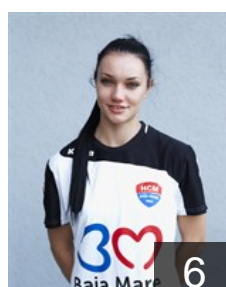

ROU
Tanasie Ana-Maria

Position: Left Wing
Place of birth: Hunedoara
Date of birth: 06.04.1995
Height: 170 cm