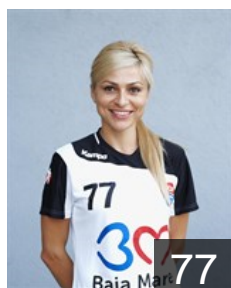

 ROU  
**Ghionea Renata Andrada**  
Position: Right Back  
Place of birth:  
Date of birth: 12.01.1985  
Height: 177 cm

 ROU  
**Maior Pasca Andrada**  
Position: Left Wing  
Place of birth:  
Date of birth: 21.02.1993  
Height: 168 cm

 ROU  
**Marin Luciana Andreea**  
Position:  
Place of birth:  
Date of birth: 13.10.1988  
Height: 176 cm

# CLUB COMPETITIONS - DELEGATION LIST

Women's European Cup - EHF Champions League 2013/14

WOMEN'S

 ROU CS Minaur Baia Mare - Players

 ROU  
**Nechita Adriana Nicoleta**

Position: Right Wing  
Place of birth: Bailesti  
Date of birth: 14.11.1983  
Height: 172 cm

 ROU  
**Oltean Ioana Laura**

Position:  
Place of birth:  
Date of birth: 20.07.1989  
Height: 174 cm

 ROU  
**Pirvut Aneta**

Position: Right Wing  
Place of birth: Dr. Severin  
Date of birth: 22.06.1989  
Height: 166 cm