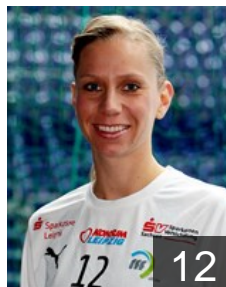

GER

Schülke Katja

Position:

Place of birth: Frankfurt/Oder

Date of birth: 18.03.1984

Height: 178 cm