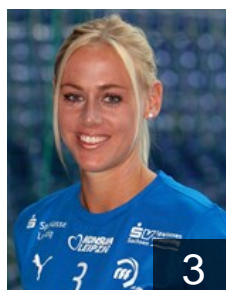

 GER

Schulze Luisa

Position: Line Player

Place of birth: Altenburg

Date of birth: 14.09.1990

Height: 190 cm

 POL

Szwed Orneborg Karolina

Position: Left Back

Place of birth: Danzig

Date of birth: 23.04.1989

Height: 183 cm

 GER

Urbicht Michelle

Position:

Place of birth: Cottbus

Date of birth: 06.01.1994

Height: 172 cm

 NED

Visser Maura

Position:

Place of birth: s-Gravenhage

Date of birth: 01.06.1985

Height: 178 cm