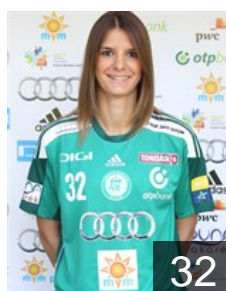

CLUB COMPETITIONS - DELEGATION LIST

Women's European Cup - EHF Champions League 2013/14

WOMEN'S

 HUN Györi Audi ETO KC - Players

 BRA
Amorim Eduarda Idalina
Position: Left Back
Place of birth: Blumenau
Date of birth: 23.09.1986
Height: 186 cm

 HUN
Boczko-Hornyak Agnes
Position: Right Back
Place of birth: Mateszalka
Date of birth: 02.09.1982
Height: 180 cm

 HUN
Bognar-Bodi Bernadett
Position: Right Wing
Place of birth: Szeged
Date of birth: 09.03.1986
Height: 175 cm