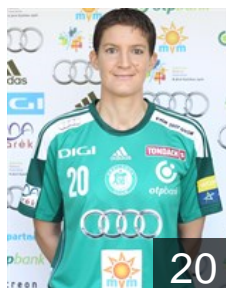

CLUB COMPETITIONS - DELEGATION LIST

Women's European Cup - EHF Champions League 2013/14

WOMEN'S

 HUN Györi Audi ETO KC - Players

 HUN

Redei-Soos Viktoria

Position: Right Back
Place of birth: Debrecen
Date of birth: 26.07.1985
Height: 181 cm

 HUN

Sirian Szederke

Position: Line Player
Place of birth: Szeged
Date of birth: 01.06.1994
Height: 172 cm

 HUN

Szepesi Ivet

Position: Left Wing
Place of birth: Pincehely
Date of birth: 04.02.1986
Height: 167 cm