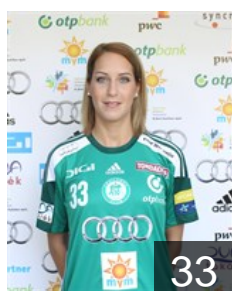

CLUB COMPETITIONS - DELEGATION LIST

Women's European Cup - EHF Champions League 2013/14

WOMEN'S

 HUN Györi Audi ETO KC - Players

 BRA
Amorim Eduarda Idalina
Position: Left Back
Place of birth: Blumenau
Date of birth: 23.09.1986
Height: 186 cm

 HUN
Boczko-Hornyak Agnes
Position: Right Back
Place of birth: Mateszalka
Date of birth: 02.09.1982
Height: 180 cm

 HUN
Bognar-Bodi Bernadett
Position: Right Wing
Place of birth: Szeged
Date of birth: 09.03.1986
Height: 175 cm