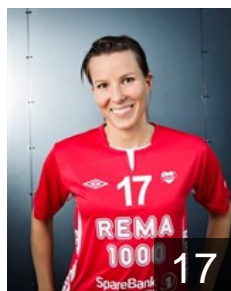

NOR

Odegaard Ingrid

Position:
Place of birth:
Date of birth: 01.03.1983
Height: 180 cm

NOR

Pedersen Andrea Austmo

Position:
Place of birth: Trondheim
Date of birth: 19.04.1994
Height: -

CLUB COMPETITIONS - DELEGATION LIST

Women's European Cup - EHF Champions League 2013/14

WOMEN'S

 NOR *Byåsen Håndball Elite - Players*

 NOR

Pedersen Terese

Position:
Place of birth: Sandefjord
Date of birth: 27.04.1980
Height: 183 cm

 NOR

Saeterhaug Siv

Position: Line Player
Place of birth: Trondheim
Date of birth: 05.02.1972
Height: 172 cm

 NOR

Svestad Inga Berit

Position: Right Wing
Place of birth: Åndalsnes
Date of birth: 28.06.1985
Height: 170 cm

 CRO